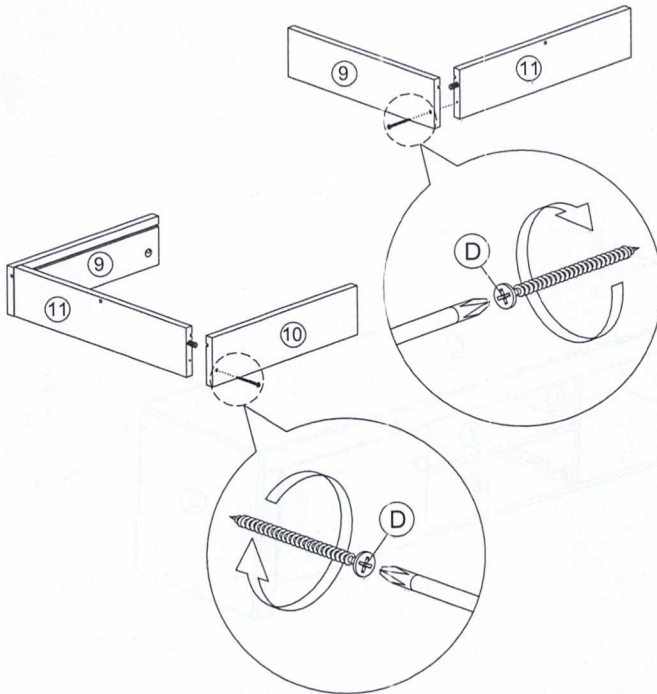

Assembly Instruction

Step 17

E		Handle 209	1Pc
---	---	------------	-----

F		M4x28mm Screw	1Pc
---	---	---------------	-----

Step 18

C		M3.5x16mm Screw	12Pcs
---	---	-----------------	-------

K		Hinges 7/8	2Pcs
---	---	------------	------

Assembly Instruction

Step 19

E  Handle 209 1Pc

F  M4x28mm Screw 1Pc

Step 20

D  M4x45mm Screw 2Pcs

Step 21

D  M4x45mm Screw 1Pc

Assembly Instruction

Step 22

Step 23

B		Minifix	1Pc
---	--	---------	-----

Step 24

B		Minifix	2Pcs
---	--	---------	------

Step 25

E		Handle 209	1Pc
F		M4x28mm Screw	1Pc