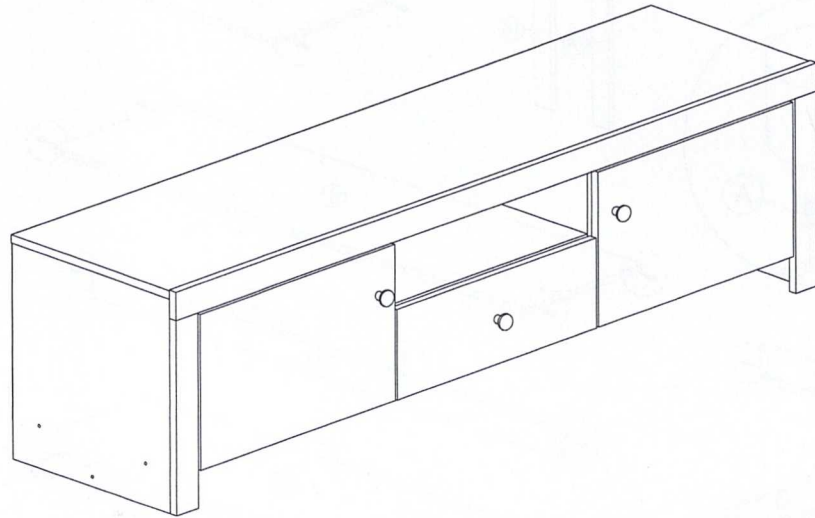

Assembly Instruction

Model : TV 23002

Hardware List			
No.	SHAPE	DESCRIPTION	Qty.
A		8x25mm Dowel	38Pcs
B		15MM Myfix Minifix	20Sets
C		M3.5x16mm Screw	52Pcs
D		M4x45mm Screw	17Pcs
E		Handle 209	3Pcs
F		M4x28mm Screw	3Pcs
G		5/8 Nail With Pin	6Pcs
H		6/8 Power Pin	30Pcs
I		Drawer Slide 350mm	1Set
J		ABS Drawer Pin Black 4 Pin	4Pcs
K		Hinges 7/8	4Pcs
L		Sticker	6Pcs
M		M4x20mm Screw	16Pcs

Part List

Assembly Instruction

Step 1

A		8x25mm Dowel	38Pcs
---	---	--------------	-------

Step 2

C		M3.5x16mm Screw	6Pcs
I		Drawer Slide 350mm- R	1Pc

I		Drawer Slide 350mm - L	1Pc
---	---	------------------------	-----