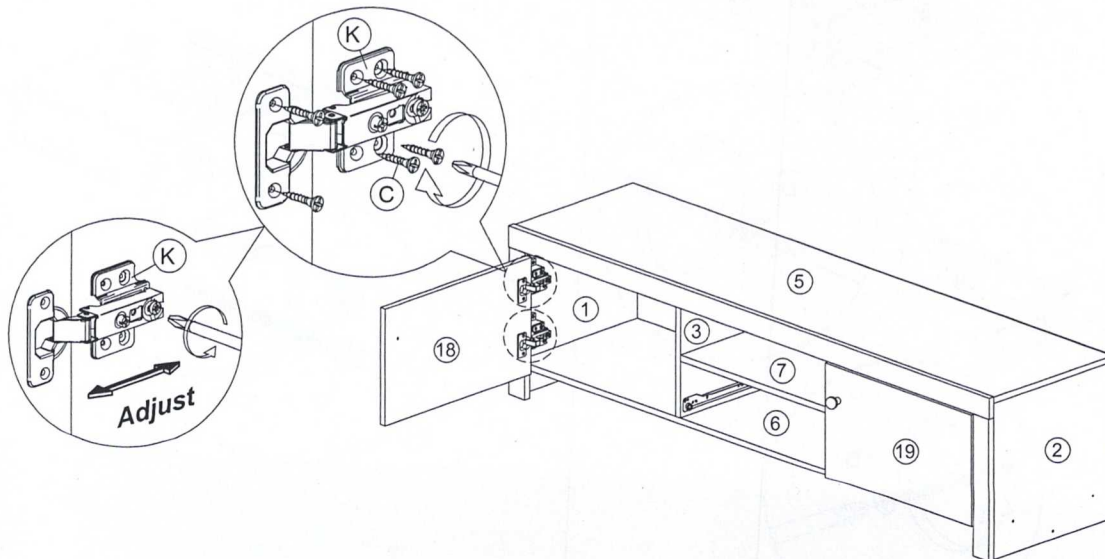

Assembly Instruction

Step 17

E		Handle 209	1Pc
---	---	------------	-----

F		M4x28mm Screw	1Pc
---	---	---------------	-----

Step 18

C		M3.5x16mm Screw	12Pcs
---	---	-----------------	-------

K		Hinges 7/8	2Pcs
---	---	------------	------