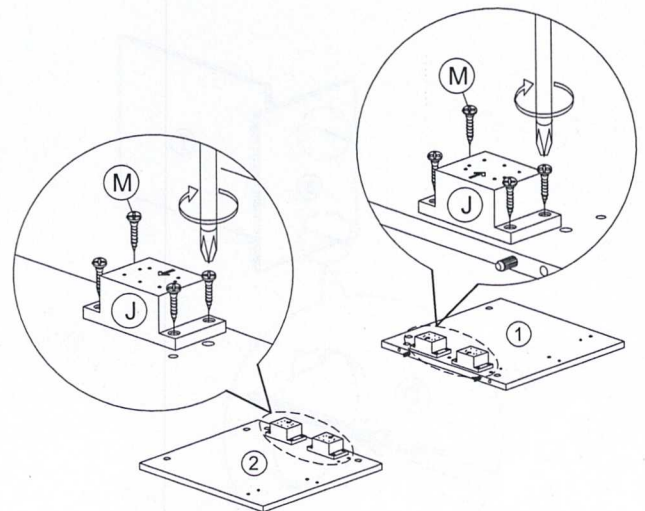

Part List

Assembly Instruction

Step 1

A		8x25mm Dowel	38Pcs
---	---	--------------	-------

Step 2

C		M3.5x16mm Screw	6Pcs
I		Drawer Slide 350mm- R	1Pc

I		Drawer Slide 350mm - L	1Pc
---	---	------------------------	-----

Assembly Instruction

Step 3

B		Myfix	20Pcs
---	---	-------	-------

Step 4

M		M4x20mm Screw	16Pcs
J		ABS Drawer Pin Black 4 Pin	4Pcs

Step 5

B		Minifix	4Pcs
---	---	---------	------

Step 6

B		Minifix	5Pcs
---	---	---------	------

Assembly Instruction

Step 7

D		M4x45mm Screw	2Pcs
---	---	---------------	------

Step 8

D		M4x45mm Screw	2Pcs
---	---	---------------	------

Step 9

D		M4x45mm Screw	4Pcs
---	---	---------------	------