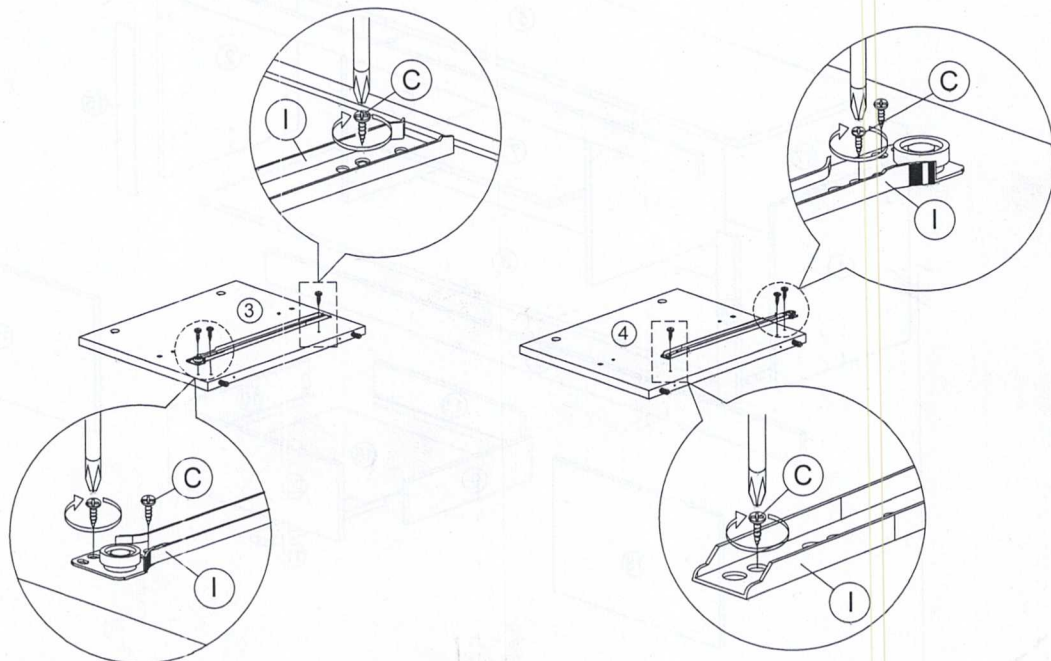

Assembly Instruction

Model : TV 23002

Hardware List			
No.	SHAPE	DESCRIPTION	Qty.
A		8x25mm Dowel	38Pcs
B		15MM Myfix Minifix	20Sets
C		M3.5x16mm Screw	52Pcs
D		M4x45mm Screw	17Pcs
E		Handle 209	3Pcs
F		M4x28mm Screw	3Pcs
G		5/8 Nail With Pin	6Pcs
H		6/8 Power Pin	30Pcs
I		Drawer Slide 350mm	1Set
J		ABS Drawer Pin Black 4 Pin	4Pcs
K		Hinges 7/8	4Pcs
L		Sticker	6Pcs
M		M4x20mm Screw	16Pcs

Part List

Assembly Instruction

Step 1

A		8x25mm Dowel	38Pcs
---	---	--------------	-------

Step 2

C		M3.5x16mm Screw	6Pcs
I		Drawer Slide 350mm- R	1Pc

I		Drawer Slide 350mm - L	1Pc
---	---	------------------------	-----