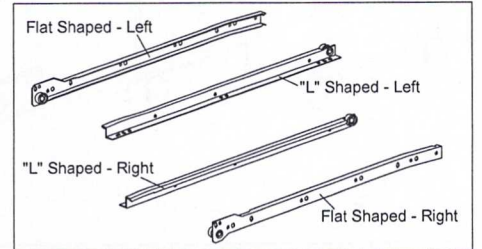

Assembly Instruction

Model : TV 23002

Hardware List			
No.	SHAPE	DESCRIPTION	Qty.
A		8x25mm Dowel	38Pcs
B		15MM Myfix Minifix	20Sets
C		M3.5x16mm Screw	52Pcs
D		M4x45mm Screw	17Pcs
E		Handle 209	3Pcs
F		M4x28mm Screw	3Pcs
G		5/8 Nail With Pin	6Pcs
H		6/8 Power Pin	30Pcs
I		Drawer Slide 350mm	1Set
J		ABS Drawer Pin Black 4 Pin	4Pcs
K		Hinges 7/8	4Pcs
L		Sticker	6Pcs
M		M4x20mm Screw	16Pcs

Part List

Assembly Instruction

Step 1

A		8x25mm Dowel	38Pcs
---	---	--------------	-------

Step 2

C		M3.5x16mm Screw	6Pcs
I		Drawer Slide 350mm- R	1Pc

I		Drawer Slide 350mm - L	1Pc
---	---	------------------------	-----