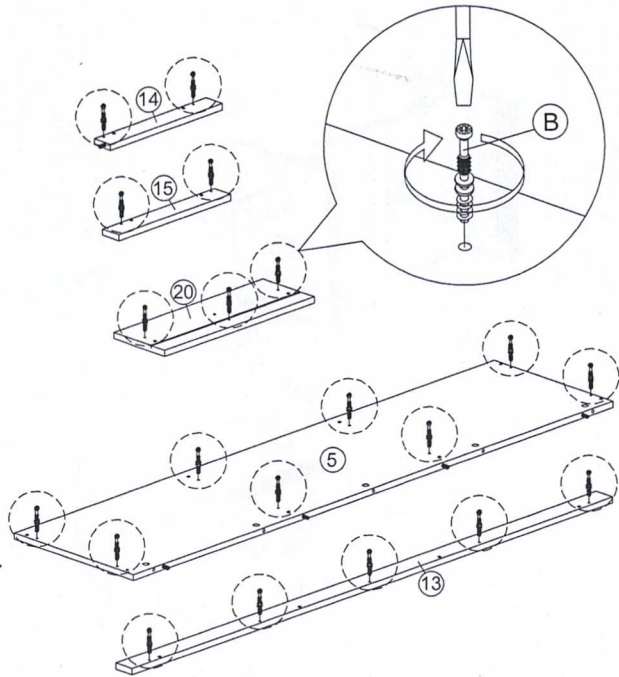

Assembly Instruction

Model : TV 23002

Hardware List			
No.	SHAPE	DESCRIPTION	Qty.
A		8x25mm Dowel	38Pcs
B		15MM Myfix Minifix	20Sets
C		M3.5x16mm Screw	52Pcs
D		M4x45mm Screw	17Pcs
E		Handle 209	3Pcs
F		M4x28mm Screw	3Pcs
G		5/8 Nail With Pin	6Pcs
H		6/8 Power Pin	30Pcs
I		Drawer Slide 350mm	1Set
J		ABS Drawer Pin Black 4 Pin	4Pcs
K		Hinges 7/8	4Pcs
L		Sticker	6Pcs
M		M4x20mm Screw	16Pcs

Part List

Assembly Instruction

Step 1

A		8x25mm Dowel	38Pcs
---	---	--------------	-------

Step 2

C		M3.5x16mm Screw	6Pcs
I		Drawer Slide 350mm- R	1Pc

I		Drawer Slide 350mm - L	1Pc
---	---	------------------------	-----

Assembly Instruction

Step 3

B		Myfix	20Pcs
---	---	-------	-------

Step 4

M		M4x20mm Screw	16Pcs
J		ABS Drawer Pin Black 4 Pin	4Pcs

Step 5

B		Minifix	4Pcs
---	---	---------	------

Step 6

B		Minifix	5Pcs
---	---	---------	------

Assembly Instruction

Step 7

D		M4x45mm Screw	2Pcs
---	---	---------------	------

Step 8

D		M4x45mm Screw	2Pcs
---	---	---------------	------

Step 9

D		M4x45mm Screw	4Pcs
---	---	---------------	------