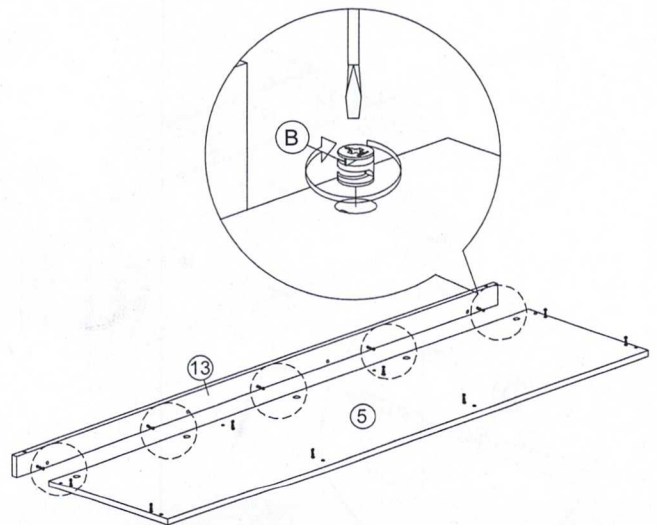

Assembly Instruction

Model : TV 23002

Hardware List			
No.	SHAPE	DESCRIPTION	Qty.
A		8x25mm Dowel	38Pcs
B		15MM Myfix Minifix	20Sets
C		M3.5x16mm Screw	52Pcs
D		M4x45mm Screw	17Pcs
E		Handle 209	3Pcs
F		M4x28mm Screw	3Pcs
G		5/8 Nail With Pin	6Pcs
H		6/8 Power Pin	30Pcs
I		Drawer Slide 350mm	1Set
J		ABS Drawer Pin Black 4 Pin	4Pcs
K		Hinges 7/8	4Pcs
L		Sticker	6Pcs
M		M4x20mm Screw	16Pcs

Part List

Assembly Instruction

Step 1

A		8x25mm Dowel	38Pcs
---	---	--------------	-------

Step 2

C		M3.5x16mm Screw	6Pcs
I		Drawer Slide 350mm- R	1Pc

I		Drawer Slide 350mm - L	1Pc
---	---	------------------------	-----

Assembly Instruction

Step 3

B		Myfix	20Pcs
---	---	-------	-------

Step 4

M		M4x20mm Screw	16Pcs
J		ABS Drawer Pin Black 4 Pin	4Pcs

Step 5

B		Minifix	4Pcs
---	---	---------	------

Step 6

B		Minifix	5Pcs
---	---	---------	------

Assembly Instruction

Step 7

D		M4x45mm Screw	2Pcs
---	---	---------------	------

Step 8

D		M4x45mm Screw	2Pcs
---	---	---------------	------

Step 9

D		M4x45mm Screw	4Pcs
---	---	---------------	------