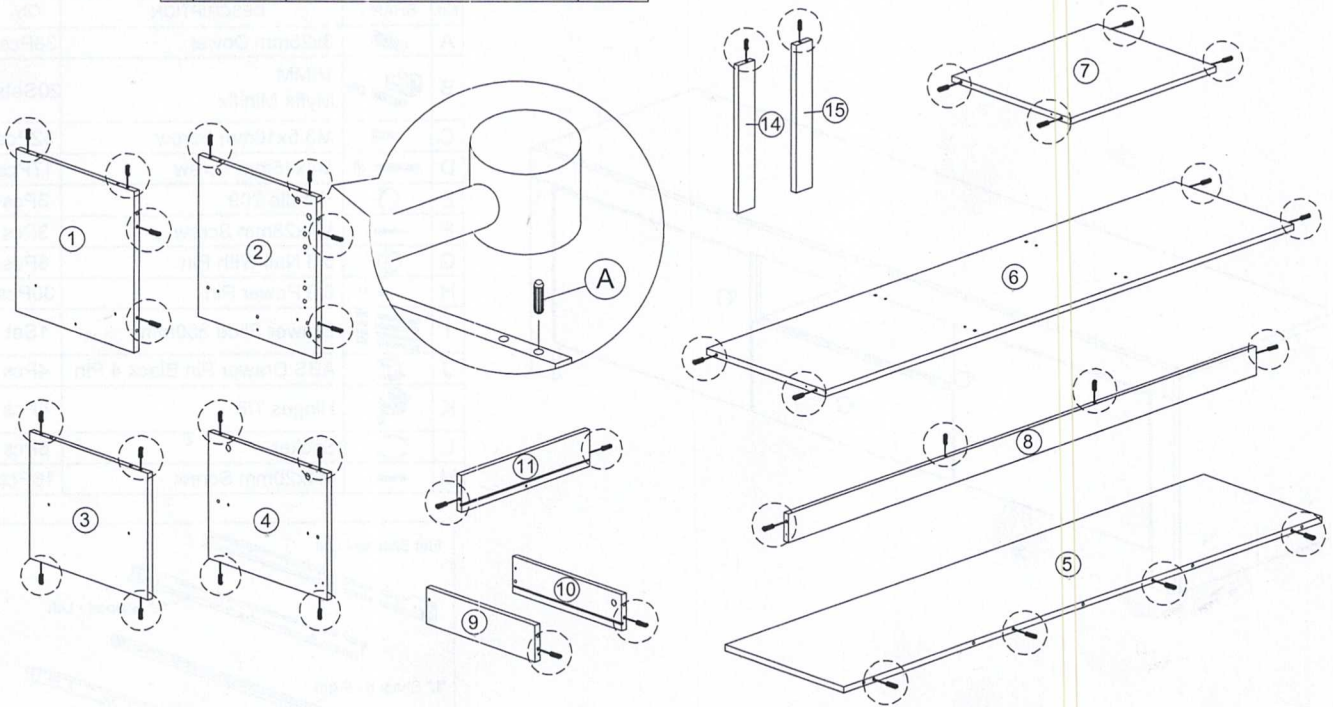

Assembly Instruction

Model : TV 23002

Hardware List			
No.	SHAPE	DESCRIPTION	Qty.
A		8x25mm Dowel	38Pcs
B		15MM Myfix Minifix	20Sets
C		M3.5x16mm Screw	52Pcs
D		M4x45mm Screw	17Pcs
E		Handle 209	3Pcs
F		M4x28mm Screw	3Pcs
G		5/8 Nail With Pin	6Pcs
H		6/8 Power Pin	30Pcs
I		Drawer Slide 350mm	1Set
J		ABS Drawer Pin Black 4 Pin	4Pcs
K		Hinges 7/8	4Pcs
L		Sticker	6Pcs
M		M4x20mm Screw	16Pcs

Part List

Assembly Instruction

Step 1

A		8x25mm Dowel	38Pcs
---	---	--------------	-------

Step 2

C		M3.5x16mm Screw	6Pcs
I		Drawer Slide 350mm- R	1Pc

I		Drawer Slide 350mm - L	1Pc
---	---	------------------------	-----