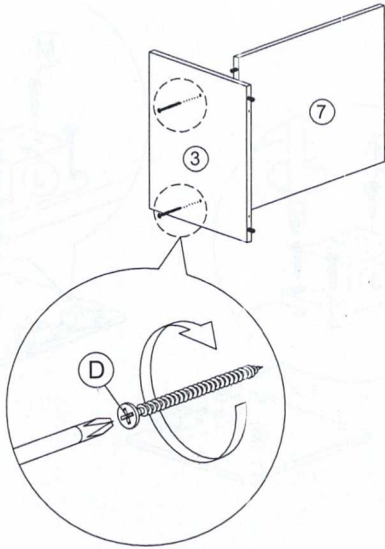

Assembly Instruction

Model : TV 23002

Hardware List			
No.	SHAPE	DESCRIPTION	Qty.
A		8x25mm Dowel	38Pcs
B		15MM Myfix Minifix	20Sets
C		M3.5x16mm Screw	52Pcs
D		M4x45mm Screw	17Pcs
E		Handle 209	3Pcs
F		M4x28mm Screw	3Pcs
G		5/8 Nail With Pin	6Pcs
H		6/8 Power Pin	30Pcs
I		Drawer Slide 350mm	1Set
J		ABS Drawer Pin Black 4 Pin	4Pcs
K		Hinges 7/8	4Pcs
L		Sticker	6Pcs
M		M4x20mm Screw	16Pcs

Part List

Assembly Instruction

Step 1

A		8x25mm Dowel	38Pcs
---	---	--------------	-------

Step 2

C		M3.5x16mm Screw	6Pcs
I		Drawer Slide 350mm- R	1Pc

I		Drawer Slide 350mm - L	1Pc
---	---	------------------------	-----

Assembly Instruction

Step 3

B		Myfix	20Pcs
---	---	-------	-------

Step 4

M		M4x20mm Screw	16Pcs
J		ABS Drawer Pin Black 4 Pin	4Pcs

Step 5

B		Minifix	4Pcs
---	---	---------	------

Step 6

B		Minifix	5Pcs
---	---	---------	------

Assembly Instruction

Step 7

D		M4x45mm Screw	2Pcs
---	---	---------------	------

Step 8

D		M4x45mm Screw	2Pcs
---	---	---------------	------

Step 9

D		M4x45mm Screw	4Pcs
---	---	---------------	------