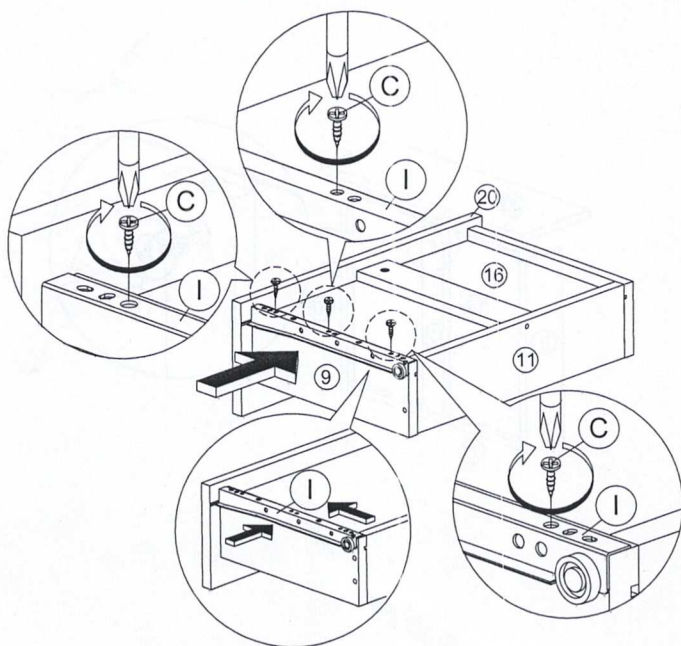

Assembly Instruction

Step 19

E  Handle 209 1Pc

F  M4x28mm Screw 1Pc

Step 20

D  M4x45mm Screw 2Pcs

Step 21

D  M4x45mm Screw 1Pc

Assembly Instruction

Step 22

Step 23

B		Minifix	1Pc
---	--	---------	-----

Step 24

B		Minifix	2Pcs
---	--	---------	------

Step 25

E		Handle 209	1Pc
F		M4x28mm Screw	1Pc

Assembly Instruction

Step 26

C		M3.5x16mm Screw	3Pcs
I		Drawer Slide 350mm- R	1Pc

Step 27

C		M3.5x16mm Screw	3Pcs
I		Drawer Slide 350mm- L	1Pc

Step 28