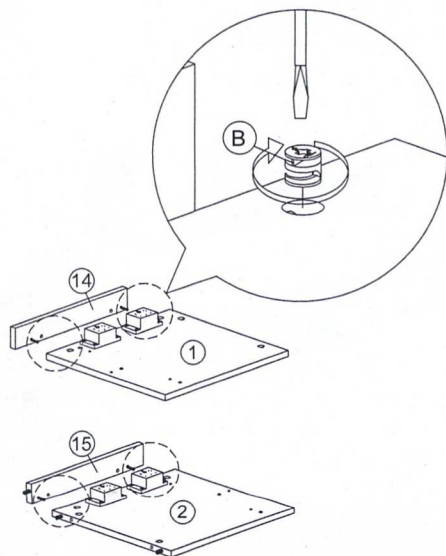

Assembly Instruction

Model : TV 23002

Hardware List			
No.	SHAPE	DESCRIPTION	Qty.
A		8x25mm Dowel	38Pcs
B		15MM Myfix Minifix	20Sets
C		M3.5x16mm Screw	52Pcs
D		M4x45mm Screw	17Pcs
E		Handle 209	3Pcs
F		M4x28mm Screw	3Pcs
G		5/8 Nail With Pin	6Pcs
H		6/8 Power Pin	30Pcs
I		Drawer Slide 350mm	1Set
J		ABS Drawer Pin Black 4 Pin	4Pcs
K		Hinges 7/8	4Pcs
L		Sticker	6Pcs
M		M4x20mm Screw	16Pcs

Part List

Assembly Instruction

Step 1

A		8x25mm Dowel	38Pcs
---	---	--------------	-------

Step 2

C		M3.5x16mm Screw	6Pcs
I		Drawer Slide 350mm- R	1Pc

I		Drawer Slide 350mm - L	1Pc
---	---	------------------------	-----

Assembly Instruction

Step 3

B		Myfix	20Pcs
---	---	-------	-------

Step 4

M		M4x20mm Screw	16Pcs
J		ABS Drawer Pin Black 4 Pin	4Pcs

Step 5

B		Minifix	4Pcs
---	---	---------	------

Step 6

B		Minifix	5Pcs
---	---	---------	------

Assembly Instruction

Step 7

D		M4x45mm Screw	2Pcs
---	---	---------------	------

Step 8

D		M4x45mm Screw	2Pcs
---	---	---------------	------

Step 9

D		M4x45mm Screw	4Pcs
---	---	---------------	------