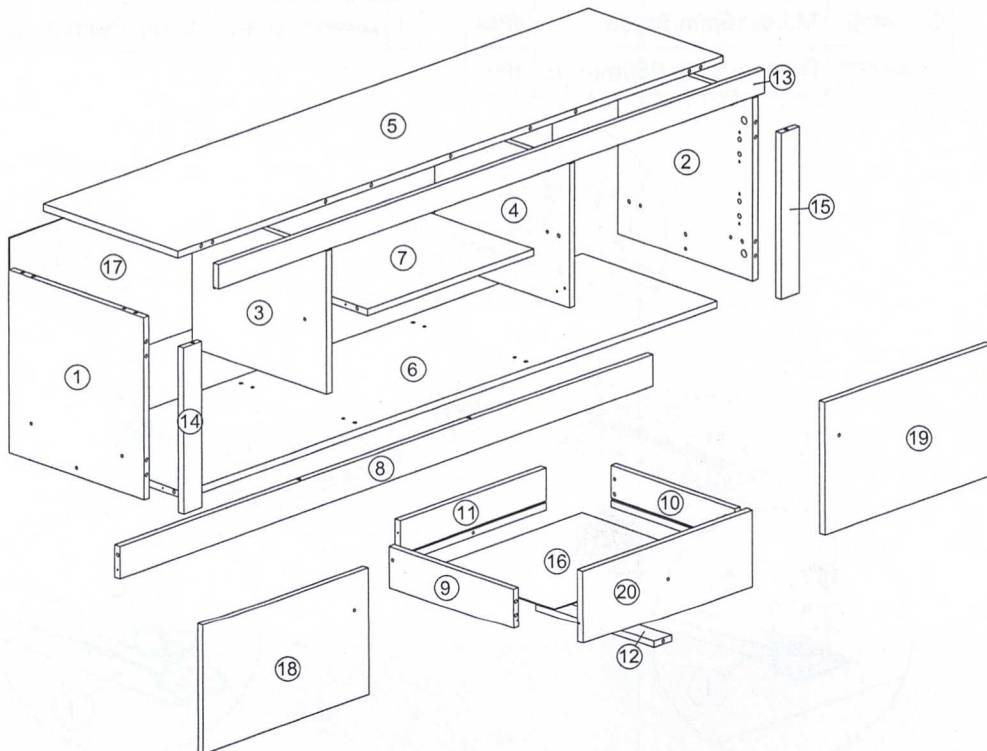

Assembly Instruction

Model : TV 23002

Hardware List			
No.	SHAPE	DESCRIPTION	Qty.
A		8x25mm Dowel	38Pcs
B		15MM Myfix Minifix	20Sets
C		M3.5x16mm Screw	52Pcs
D		M4x45mm Screw	17Pcs
E		Handle 209	3Pcs
F		M4x28mm Screw	3Pcs
G		5/8 Nail With Pin	6Pcs
H		6/8 Power Pin	30Pcs
I		Drawer Slide 350mm	1Set
J		ABS Drawer Pin Black 4 Pin	4Pcs
K		Hinges 7/8	4Pcs
L		Sticker	6Pcs
M		M4x20mm Screw	16Pcs

Part List

Assembly Instruction

Step 1

A		8x25mm Dowel	38Pcs
---	---	--------------	-------

Step 2

C		M3.5x16mm Screw	6Pcs
I		Drawer Slide 350mm- R	1Pc

I		Drawer Slide 350mm - L	1Pc
---	---	------------------------	-----