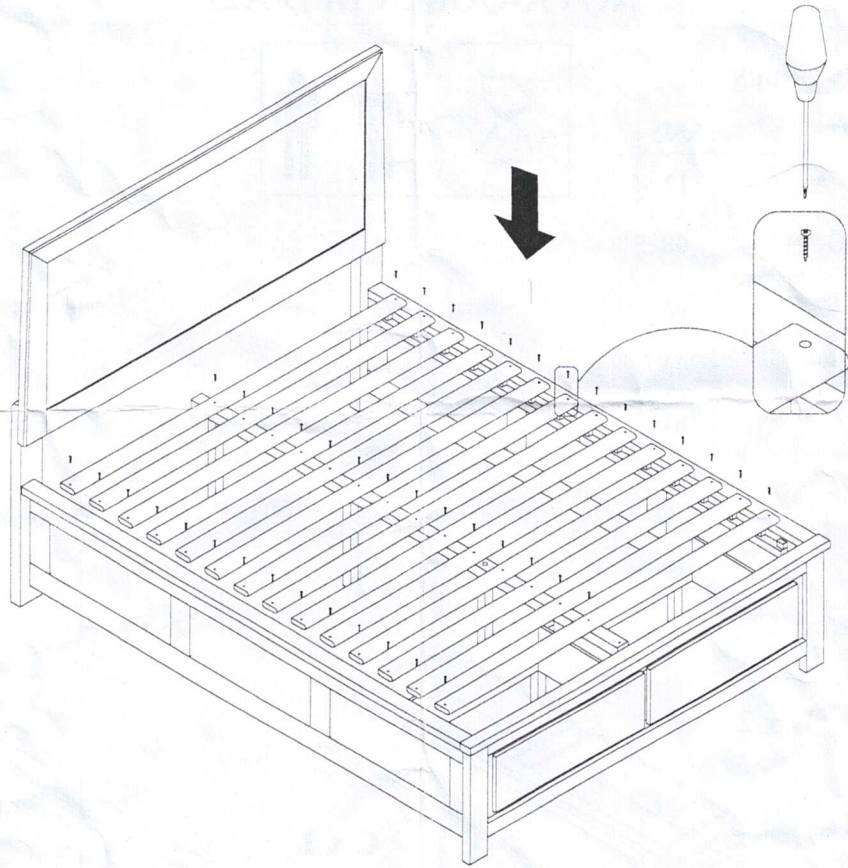

ASSEMBLY INSTRUCTIONS

NOVA-QUEEN BED/A2Z

HARDWARE FOR WOODEN

No.	Hardware	Q.ty
①	Bolts M8x15 	12
②	Bolts M8x40 	08
③	Bolts M6x35 	03
④	Screws M4x30 	43
⑤	Key K4 	01

STEP 1

STEP 2

ASSEMBLY INSTRUCTIONS

NOVA-QUEEN BED/A2Z

STEP 3