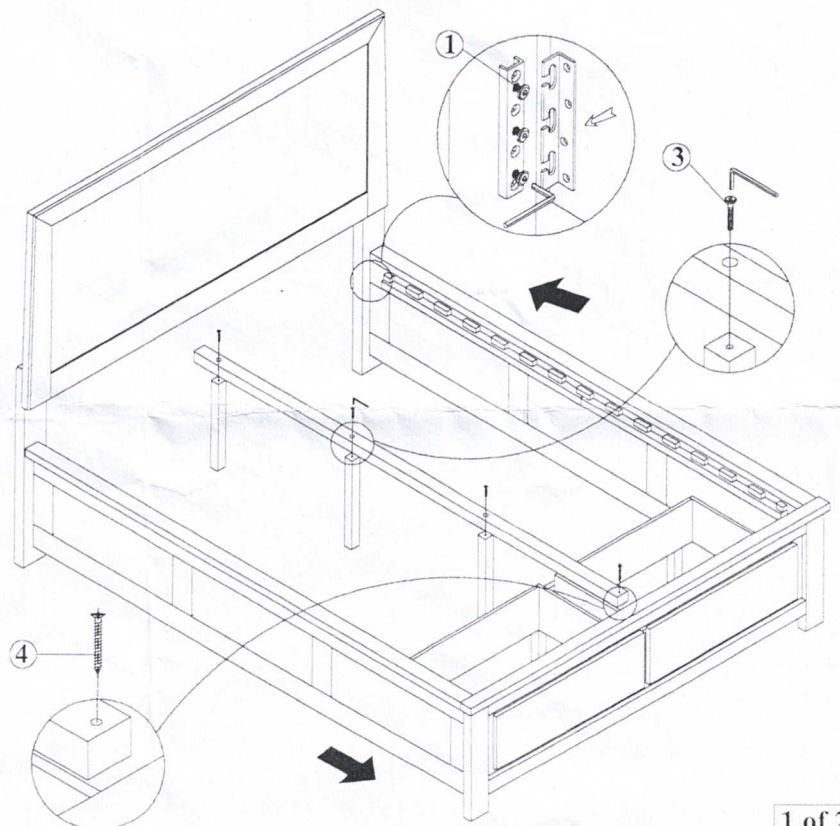

ASSEMBLY INSTRUCTIONS

NOVA-QUEEN BED/A2Z

HARDWARE FOR WOODEN

No.	Hardware	Q.ty
①	Bolts M8x15 	12
②	Bolts M8x40 	08
③	Bolts M6x35 	03
④	Screws M4x30 	43
⑤	Key K4 	01

STEP 1

STEP 2

ASSEMBLY INSTRUCTIONS

NOVA-QUEEN BED/A2Z

STEP 3