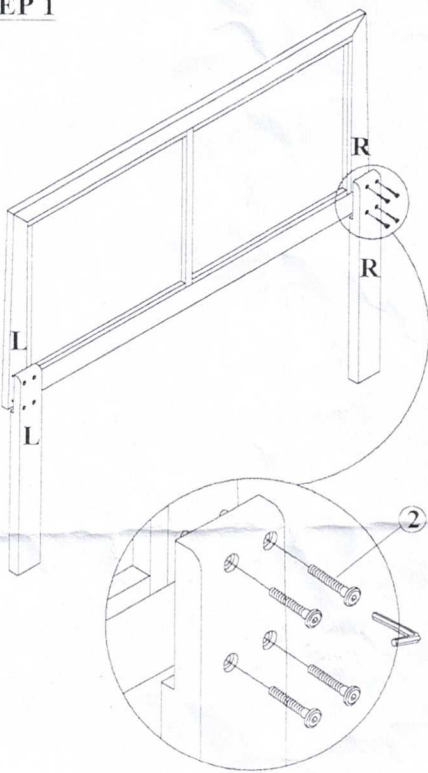

ASSEMBLY INSTRUCTIONS

NOVA-QUEEN BED/A2Z

HARDWARE FOR WOODEN

No.	Hardware	Q.ty
①	Bolts M8x15 	12
②	Bolts M8x40 	08
③	Bolts M6x35 	03
④	Screws M4x30 	43
⑤	Key K4 	01

STEP 1

STEP 2

ASSEMBLY INSTRUCTIONS

NOVA-QUEEN BED/A2Z

STEP 3