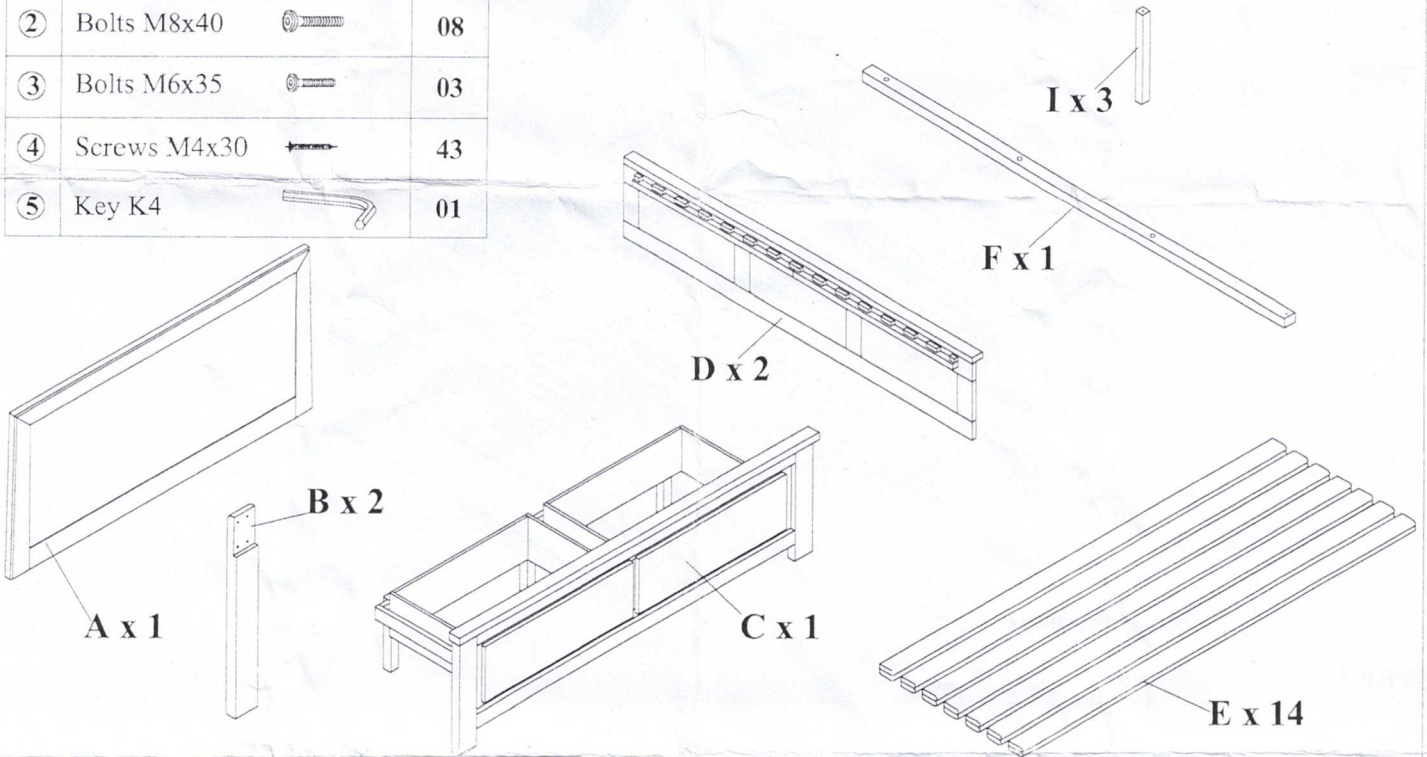

ASSEMBLY INSTRUCTIONS

NOVA-QUEEN BED/A2Z

HARDWARE FOR WOODEN

No.	Hardware	Q.ty
①	Bolts M8x15 	12
②	Bolts M8x40 	08
③	Bolts M6x35 	03
④	Screws M4x30 	43
⑤	Key K4 	01

STEP 1

STEP 2

ASSEMBLY INSTRUCTIONS

NOVA-QUEEN BED/A2Z

STEP 3