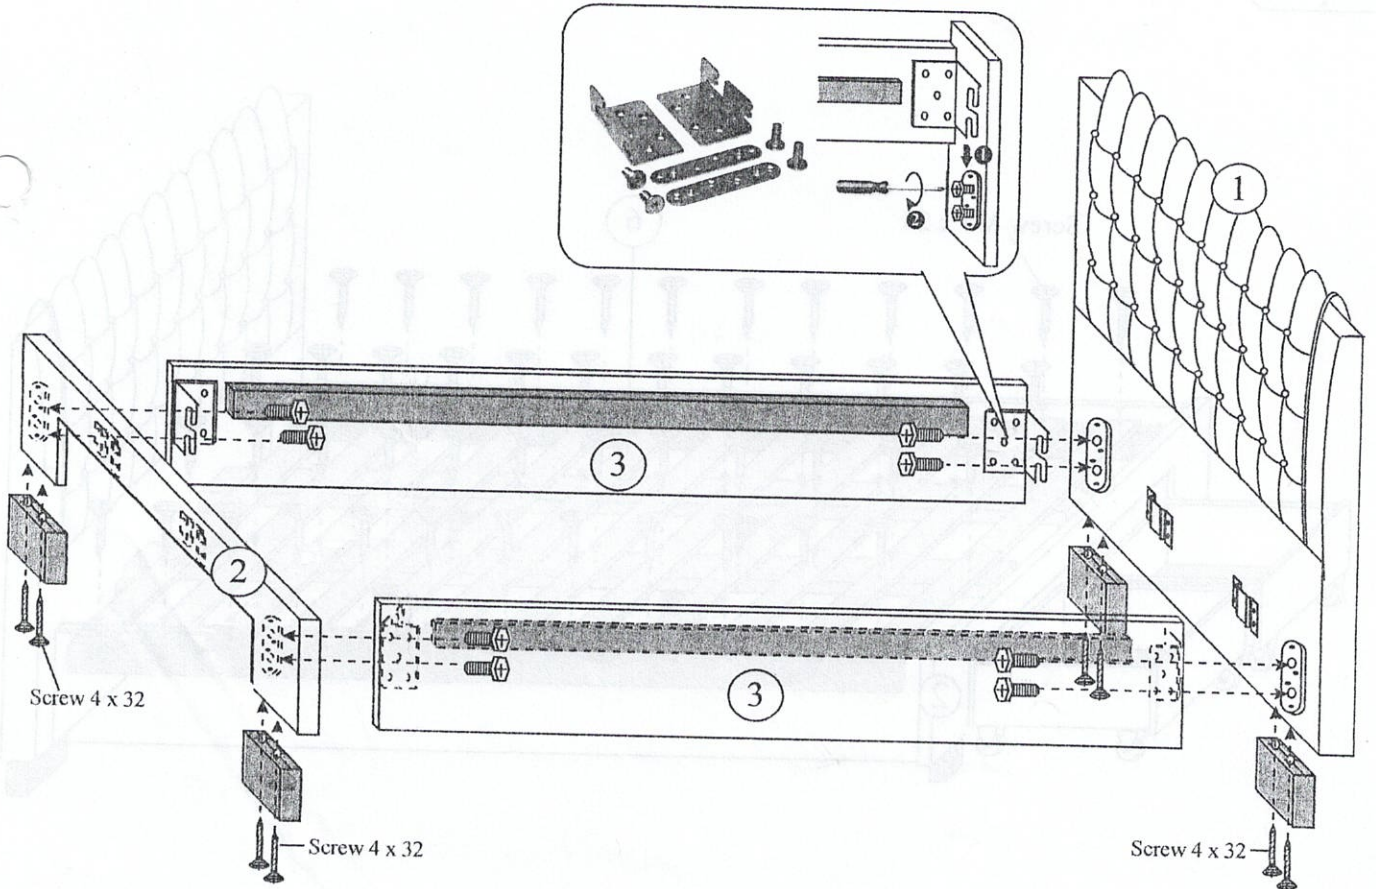

Step 1

Sq012