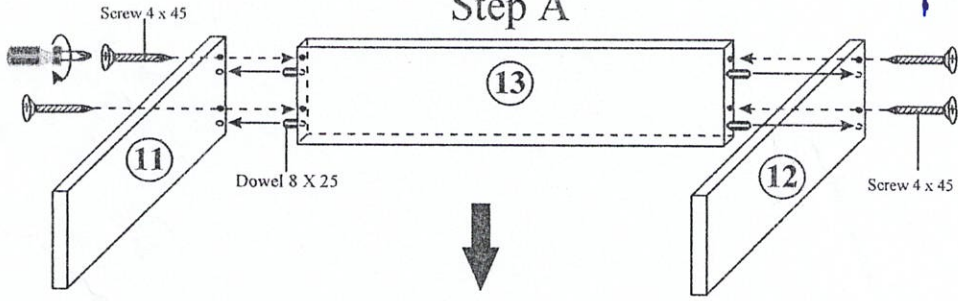

Step 4 x 2 Set

Florence

Step A