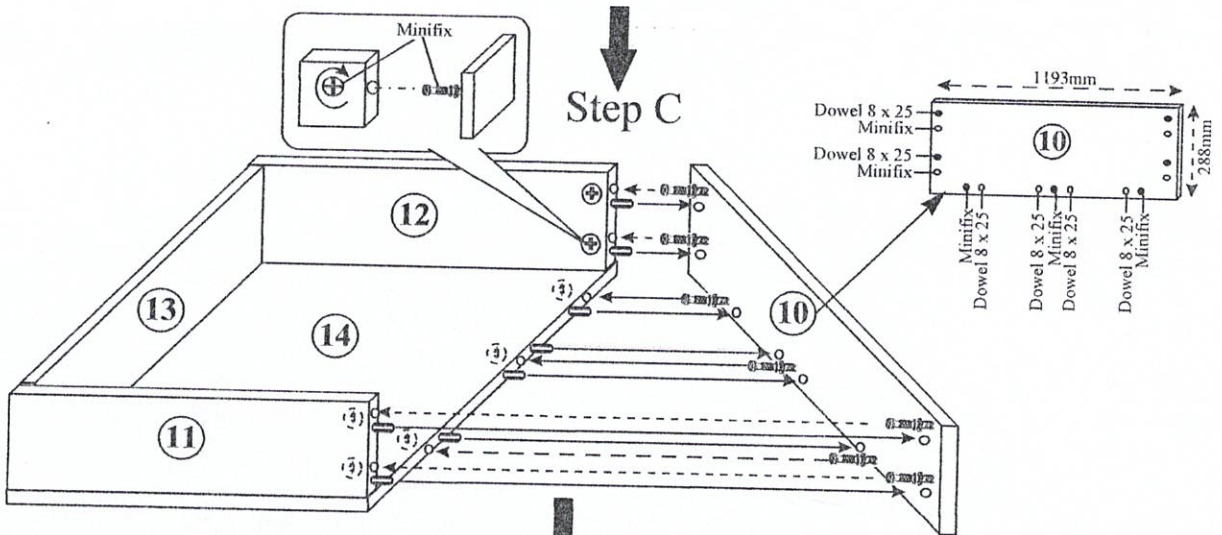

Step 4 x 2 Set

Florence

Step A

Step B

Step C

Step D