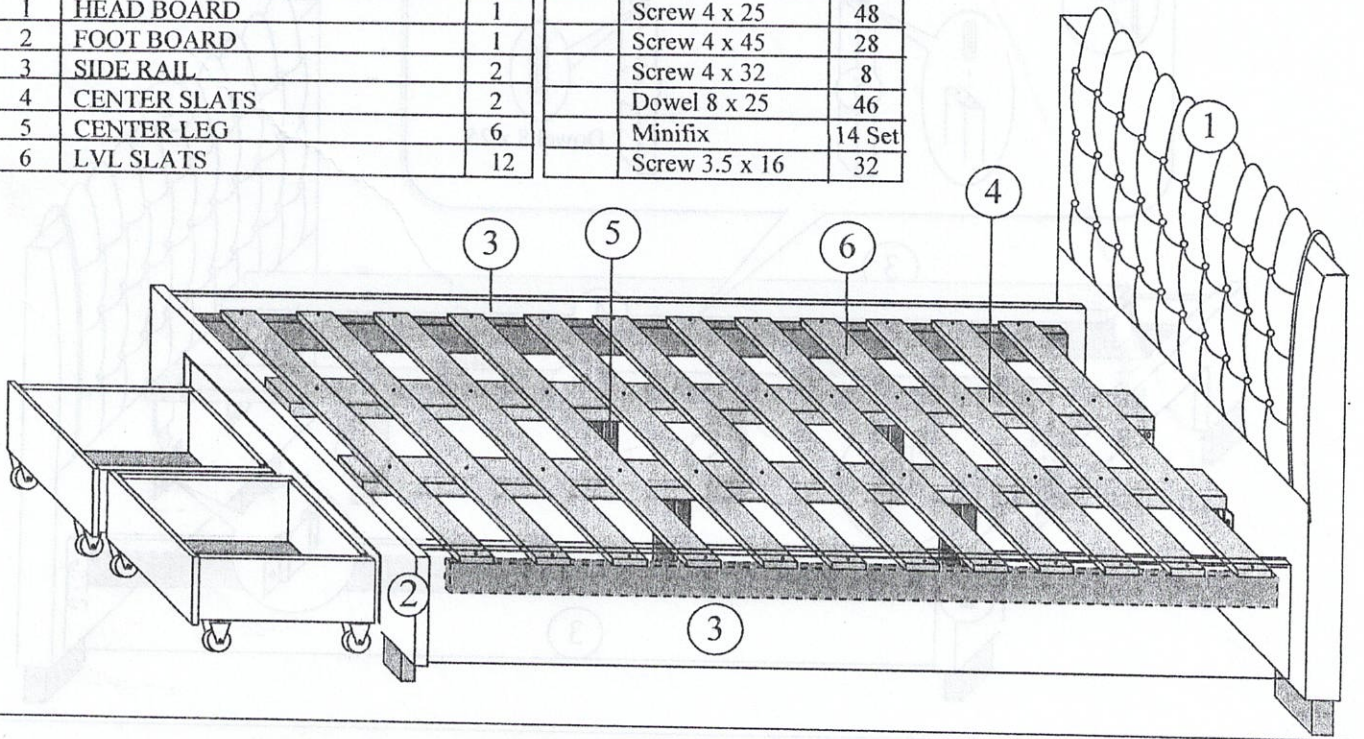

18889

*Florence*

Sq012

PART LIST			PART LIST		
CODE	PART NAME	QTY	CODE	PART NAME	QTY
1	HEAD BOARD	1		Screw 4 x 25	48
2	FOOT BOARD	1		Screw 4 x 45	28
3	SIDE RAIL	2		Screw 4 x 32	8
4	CENTER SLATS	2		Dowel 8 x 25	46
5	CENTER LEG	6		Minifix	14 Set
6	LVL SLATS	12		Screw 3.5 x 16	32

Step 1

Sq012