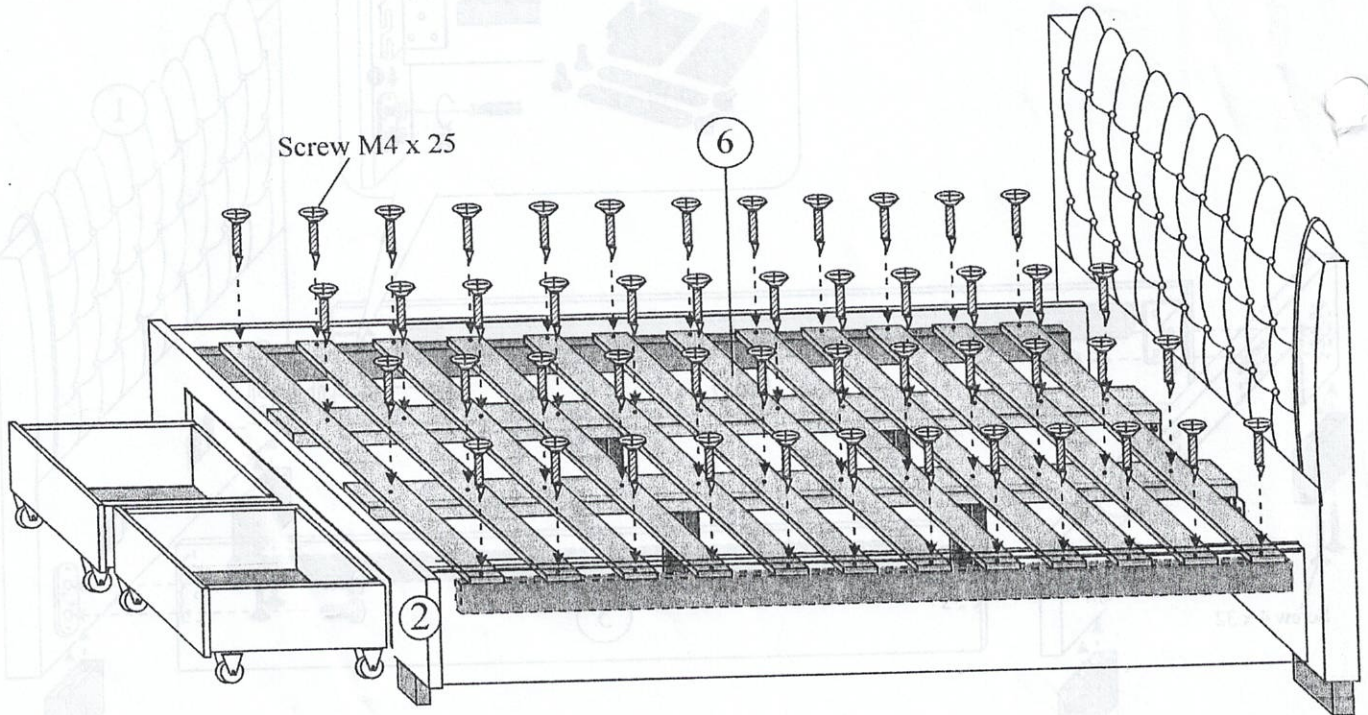

18889

*Florence*

Sq012

PART LIST			PART LIST		
CODE	PART NAME	QTY	CODE	PART NAME	QTY
1	HEAD BOARD	1		Screw 4 x 25	48
2	FOOT BOARD	1		Screw 4 x 45	28
3	SIDE RAIL	2		Screw 4 x 32	8
4	CENTER SLATS	2		Dowel 8 x 25	46
5	CENTER LEG	6		Minifix	14 Set
6	LVL SLATS	12		Screw 3.5 x 16	32

Step 1

Sq012

### Step 2

### Step 3

Step 4 x 2 Set

Florence