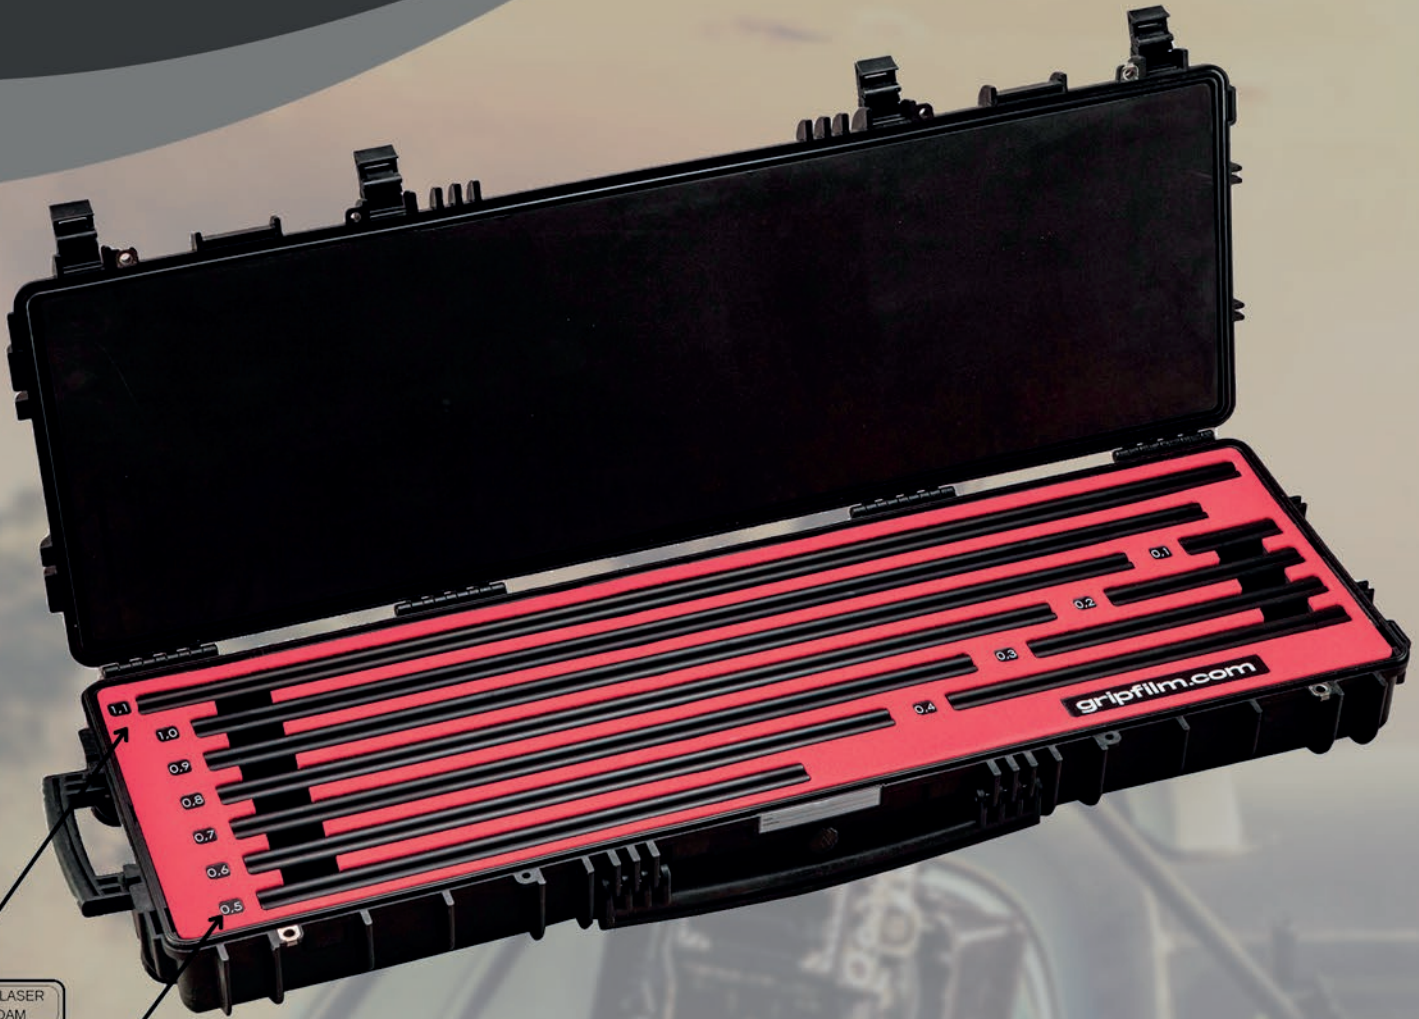

# 16 mm (5/8") RODS SET

CUSTOM LASER  
CUT FOAM

LABEL FOR EACH SIZE

10 PIECES  
100mm (4") PRECISION RODS SET

10 PIECES  
200mm (8") PRECISION RODS SET

10 PIECES  
300mm (12") PRECISION RODS SET

10 PIECES  
400mm (16") PRECISION RODS SET

10 PIECES  
500mm (20") PRECISION RODS SET

10 PIECES  
600mm (24") PRECISION RODS SET

10 PIECES  
700mm (28") PRECISION RODS SET

10 PIECES  
800mm (32") PRECISION RODS SET

10 PIECES  
900mm (36") PRECISION RODS SET

10 PIECES  
1000mm (40") PRECISION RODS SET

10 PIECES  
1100mm (44") PRECISION RODS SET

# 16 mm ( 5/8" ) RODS SET

- LENGTH: 1189mm ( 46,81" )
- WIDTH: 415mm ( 16,33" )
- DEPTH: 159mm ( 6,25" )
- TOTAL WEIGHT: 34 Kg ( 79,36 lb )