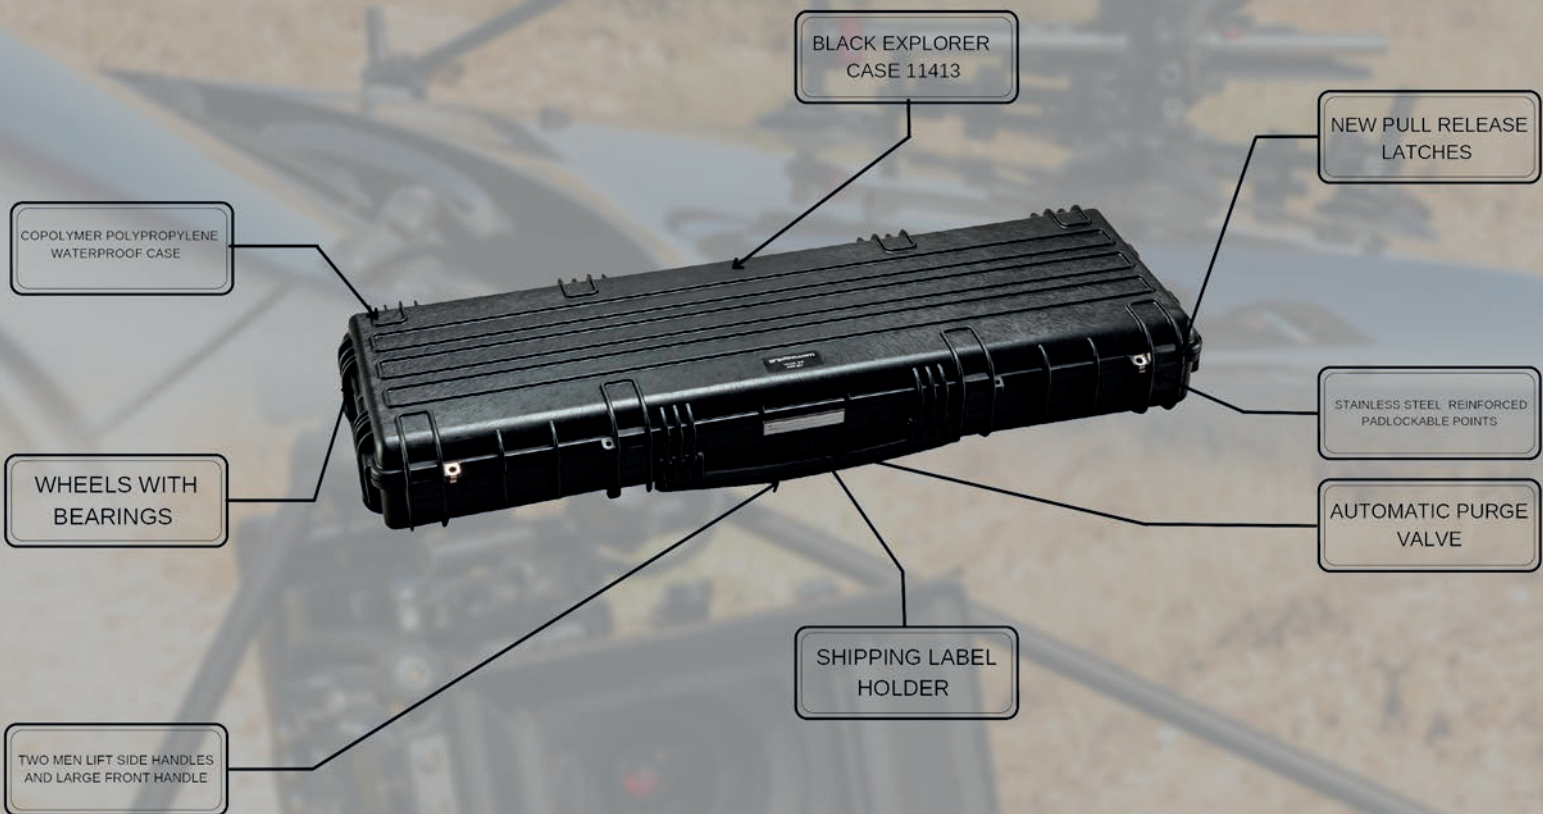

# 16 mm (5/8") RODS SET

CUSTOM LASER  
CUT FOAM

LABEL FOR EACH SIZE

10 PIECES  
100mm (4") PRECISION RODS SET

10 PIECES  
200mm (8") PRECISION RODS SET

10 PIECES  
300mm (12") PRECISION RODS SET

10 PIECES  
400mm (16") PRECISION RODS SET

10 PIECES  
500mm (20") PRECISION RODS SET

10 PIECES  
600mm (24") PRECISION RODS SET

10 PIECES  
700mm (28") PRECISION RODS SET

10 PIECES  
800mm (32") PRECISION RODS SET

10 PIECES  
900mm (36") PRECISION RODS SET

10 PIECES  
1000mm (40") PRECISION RODS SET

10 PIECES  
1100mm (44") PRECISION RODS SET

# 16 mm ( 5/8" ) RODS SET

- LENGTH: 1189mm ( 46,81" )
- WIDTH: 415mm ( 16,33" )
- DEPTH: 159mm ( 6,25" )
- TOTAL WEIGHT: 34 Kg ( 79,36 lb )