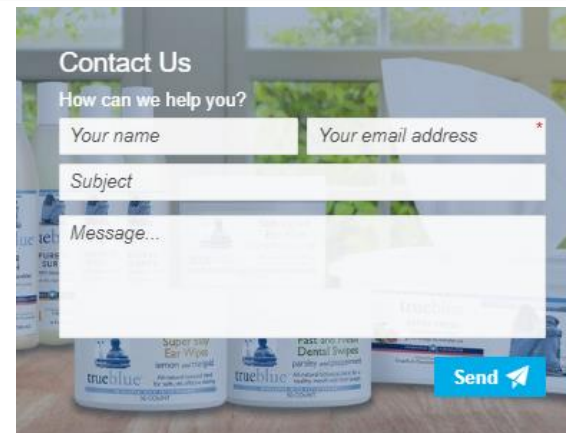

Stores at a Glance

Easy to Find Contact Us form with quick response