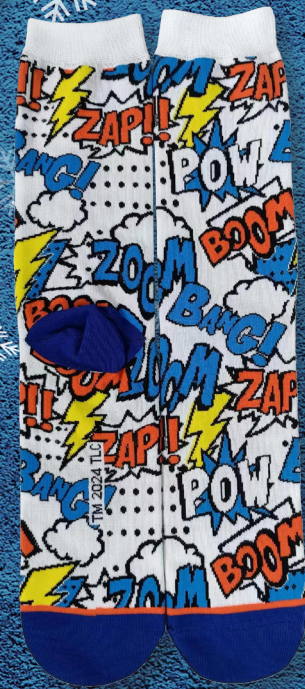

The background is a deep blue, textured surface resembling snow or a heavy blanket. Scattered throughout are numerous white snowflake icons of various sizes and orientations, some appearing slightly blurred as if falling or blowing in the wind.

LOOT *wear*

NOVEMBER 2023

LOOT SOCKS ORIGINAL
Harry Potter
Bertie Bott's Every
Flavor Beans Socks

LOOT TEES ORIGINAL
Bob's Burgers Tee

LOOT SOCKS EXCLUSIVE
Comic Book
Sound Effect Socks