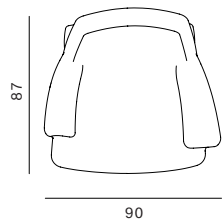

FUDGE CHAIR

[Materials] Fibreglass
[Finishes] Opaque
[Dimensions] 88(h) x 90(w) x 87(d) cm
[Weight] 15 kg

[Cream, Opaque]

[Charcoal, Opaque]

[Malachite, Opaque]

[Mallow, Opaque]