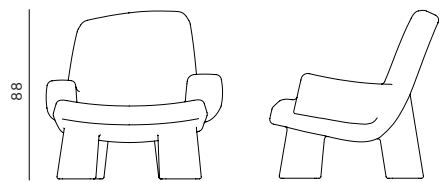

FUDGE CHAIR

[Materials] Fibreglass
[Finishes] Opaque
[Dimensions] 88(h) x 90(w) x 87(d) cm
[Weight] 15 kg

[Cream, Opaque]

[Charcoal, Opaque]

[Malachite, Opaque]

[Mallow, Opaque]