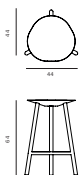

ROLY-POLY NIGHTSTAND

Materials Wood  
 Dimensions 47.5(h) x 38.5(w) x 32(d) cm  
 Weight 18kg  
 Colour Chalk, Charcoal, Cream, Putty  
 Price RRP £1,800 ex VAT

ROLY-POLY CANTILEVER DRAWER

Materials Wood  
 Dimensions 20(h) x 50(w) x 50(d) cm  
 Weight 8kg  
 Colour Chalk, Charcoal, Cream, Putty  
 Price RRP £1,900 ex VAT

ROLY-POLY CANTILEVER DESK

Materials Wood  
 Dimensions 20(h) x 140(w) x 50(d) cm  
 Weight 8kg  
 Colours Chalk, Charcoal, Cream, Putty  
 Price RRP £5,500 ex VAT

SPADE CHAIR

Materials Wood / Rubber Coating  
 Dimensions 86(h) x 44(w) x 46(d) cm  
 Weight 3.5kg  
 Colour Charcoal  
 Price RRP £3,800 ex VAT

SPADE CHAIR ALUMINIUM

Materials Aluminium  
 Dimensions 86(h) x 40(w) x 42(d) cm  
 Weight 11kg  
 Colour Naked, Charcoal  
 Price RRP £3,000 ex VAT

SPADE STOOL

Material Aluminium  
 Dimensions: 45(h) x 42(w) x 41(d) cm  
 Weight 10.5kg  
 Colour Naked, Charcoal  
 Price RRP £2,800 ex VAT  
 RRP £3,000 ex VAT (Charcoal)

SPADE BAR STOOL

Materials Aluminium  
 Dimensions 64(h) x 44(w) x 44(d) cm  
 Weight 19kg  
 Colour Naked, Charcoal  
 Price RRP £3,500 ex VAT  
 RRP £3,800 ex VAT (Charcoal)

CHUBBY BENCH

Materials Jesmonite  
 Dimensions 50(h) x 160(w) x 40(d) cm  
 Weight 30kg  
 Price Chalk, Charcoal, Chestnut, Cream,  
 Colour Malachite, Mallow, Outdoor, Storm  
 Price RRP £5,900 ex VAT  
 RRP £6,100 ex VAT (Outdoor)