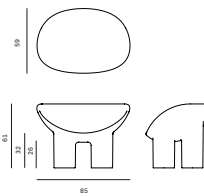

ROLY-POLY CHAIR

Materials	Fibre Glass
Dimensions	61(h) x 85(w) x 59(d) cm
Weight	13kg
Colour	Chestnut, Chestnut Raw, Raw, Charcoal, Charcoal Raw, Cream, Malachite, Mallow
Price	RRP £6,100 ex VAT