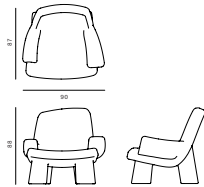

FUDGE CHAIR

Materials	Fibre Glass
Dimensions	88(h) x 90(w) x 87(d) cm
Weight	15kg
Colour	Chestnut, Chestnut Raw, Charcoal, Charcoal Raw, Cream, Malachite, Mallow
Price	RRP £7,600 ex VAT