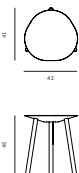

ROLY-POLY NIGHTSTAND

Materials Wood  
 Dimensions 47.5(h) x 38.5(w) x 32(d) cm  
 Weight 18kg  
 Colour Chalk, Charcoal, Cream, Putty  
 Price RRP £1,800 ex VAT

ROLY-POLY CANTILEVER DRAWER

Materials Wood  
 Dimensions 20(h) x 50(w) x 50(d) cm  
 Weight 8kg  
 Colour Chalk, Charcoal, Cream, Putty  
 Price RRP £1,900 ex VAT

ROLY-POLY CANTILEVER DESK

Materials Wood  
 Dimensions 20(h) x 140(w) x 50(d) cm  
 Weight 8kg  
 Colours Chalk, Charcoal, Cream, Putty  
 Price RRP £5,500 ex VAT

SPADE CHAIR

Materials Wood / Rubber Coating  
 Dimensions 86(h) x 44(w) x 46(d) cm  
 Weight 3.5kg  
 Colour Charcoal  
 Price RRP £3,800 ex VAT

SPADE CHAIR ALUMINIUM

Materials Aluminium  
 Dimensions 86(h) x 40(w) x 42(d) cm  
 Weight 11kg  
 Colour Naked, Charcoal  
 Price RRP £3,000 ex VAT

SPADE STOOL

Material Aluminium  
 Dimensions: 45(h) x 42(w) x 41(d) cm  
 Weight 10.5kg  
 Colour Naked, Charcoal  
 Price RRP £2,800 ex VAT  
 RRP £3,000 ex VAT (Charcoal)

SPADE BAR STOOL

Materials Aluminium  
 Dimensions 64(h) x 44(w) x 44(d) cm  
 Weight 19kg  
 Colour Naked, Charcoal  
 Price RRP £3,500 ex VAT  
 RRP £3,800 ex VAT (Charcoal)

CHUBBY BENCH

Materials Jesmonite  
 Dimensions 50(h) x 160(w) x 40(d) cm  
 Weight 30kg  
 Price Chalk, Charcoal, Chestnut, Cream,  
 Colour Malachite, Mallow, Outdoor, Storm  
 Price RRP £5,900 ex VAT  
 RRP £6,100 ex VAT (Outdoor)