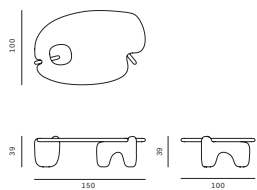

*toogood*

PALETTE COFFEE TABLE

Materials Elm Wood  
 Dimensions 39(h) x 150(w) x 100(d) cm  
 Weight 50kg  
 Finish Satin Wood Oil  
 Price RRP £5,700 ex VAT

PALETTE COFFEE TABLE

Materials Sycamore Wood  
 Dimensions 39(h) x 150(w) x 100(d) cm  
 Weight 50kg  
 Finish Satin Wood Oil  
 Colour Soft Lilac, Sapphire  
 Price RRP £5,700 ex VAT

PALETTE CONSOLE

Materials Elm Wood  
 Dimensions 90(h) x 160(w) x 46(d) cm  
 Weight 50kg  
 Finish Satin Wood Oil  
 Price RRP £7,450 ex VAT

Materials Sycamore Wood  
 Dimensions 90(h) x 160(w) x 46(d) cm  
 Weight 50kg  
 Finish Satin Wood Oil  
 Colour Soft Lilac, Sapphire  
 Price RRP £7,450 ex VAT

PALETTE SIDE TABLE

Materials Elm Wood  
 Dimensions 49(h) x 52(w) x 51(d) cm  
 Weight 25kg  
 Finish Satin Wood Oil  
 Price RRP £2,350 ex VAT

PALETTE SIDE TABLE

Materials Sycamore Wood  
 Dimensions 49(h) x 52(w) x 51(d) cm  
 Weight 25kg  
 Finish Satin Wood Oil  
 Colour Soft Lilac, Sapphire  
 Price RRP £2,350 ex VAT