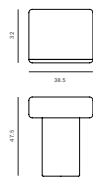

ROLY-POLY NIGHTSTAND

Materials Wood
Dimensions 47.5(h) x 38.5(w) x 32(d) cm
Weight 18kg
Colour Chalk, Charcoal, Cream, Putty
Price RRP £1,800 ex VAT