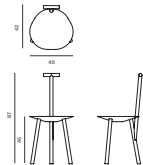

ROLY-POLY NIGHTSTAND

Materials Wood  
 Dimensions 47.5(h) x 38.5(w) x 32(d) cm  
 Weight 18kg  
 Colour Chalk, Charcoal, Cream, Putty  
 Price RRP £1,800 ex VAT

ROLY-POLY CANTILEVER DRAWER

Materials Wood  
 Dimensions 20(h) x 50(w) x 50(d) cm  
 Weight 8kg  
 Colour Chalk, Charcoal, Cream, Putty  
 Price RRP £1,900 ex VAT

ROLY-POLY CANTILEVER DESK

Materials Wood  
 Dimensions 20(h) x 140(w) x 50(d) cm  
 Weight 8kg  
 Colours Chalk, Charcoal, Cream, Putty  
 Price RRP £5,500 ex VAT

SPADE CHAIR

Materials Wood / Rubber Coating  
 Dimensions 86(h) x 44(w) x 46(d) cm  
 Weight 3.5kg  
 Colour Charcoal  
 Price RRP £3,800 ex VAT

SPADE CHAIR ALUMINIUM

Materials Aluminium  
 Dimensions 86(h) x 40(w) x 42(d) cm  
 Weight 11kg  
 Colour Naked, Charcoal  
 Price RRP £3,000 ex VAT

SPADE STOOL

Material Aluminium  
 Dimensions: 45(h) x 42(w) x 41(d) cm  
 Weight 10.5kg  
 Colour Naked, Charcoal  
 Price RRP £2,800 ex VAT  
 RRP £3,000 ex VAT (Charcoal)

SPADE BAR STOOL

Materials Aluminium  
 Dimensions 64(h) x 44(w) x 44(d) cm  
 Weight 19kg  
 Colour Naked, Charcoal  
 Price RRP £3,500 ex VAT  
 RRP £3,800 ex VAT (Charcoal)

CHUBBY BENCH

Materials Jesmonite  
 Dimensions 50(h) x 160(w) x 40(d) cm  
 Weight 30kg  
 Price Chalk, Charcoal, Chestnut, Cream,  
 Colour Malachite, Mallow, Outdoor, Storm  
 Price RRP £5,900 ex VAT  
 RRP £6,100 ex VAT (Outdoor)