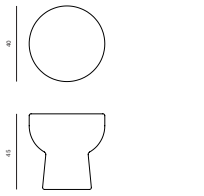

## ROLY-POLY CHAIR

Materials	Fibre Glass
Dimensions	61(h) x 85(w) x 59(d) cm
Weight	13kg
Colour	Chestnut, Chestnut Raw, Raw, Charcoal, Charcoal Raw, Cream, Malachite, Mallow
Price	RRP £6,100 ex VAT

## ROLY-POLY CHAIR ALUMINIUM

Material	Aluminium
Dimensions:	61(h) x 85(w) x 59(d) cm
Weight	60kg
Colour	Naked
Price	RRP £12,000 ex VAT

## ROLY-POLY DINING CHAIR

Materials	Fibreglass
Dimensions	75(h) x 68(w) x 50(d) cm
Weight	12kg
Colour	Chestnut, Chestnut Raw, Raw, Charcoal, Charcoal Raw, Cream, Malachite, Mallow
Price	RRP £5,200 ex VAT

## ROLY-POLY STOOL

Materials	Fibreglass
Dimensions	45(h) x 40(w) x 40(d) cm
Weight	4kg
Colour	Chestnut, Chestnut Raw, Raw, Charcoal, Charcoal Raw, Cream, Malachite, Mallow
Price	RRP £2,300 ex VAT