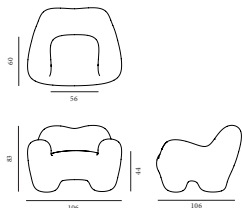

*toogood*

PALETTE COFFEE TABLE

Materials Elm Wood  
 Dimensions 39(h) x 150(w) x 100(d) cm  
 Weight 50kg  
 Finish Satin Wood Oil  
 Price RRP £5,700 ex VAT

PALETTE COFFEE TABLE

Materials Sycamore Wood  
 Dimensions 39(h) x 150(w) x 100(d) cm  
 Weight 50kg  
 Finish Satin Wood Oil  
 Colour Soft Lilac, Sapphire  
 Price RRP £5,700 ex VAT

PALETTE CONSOLE

Materials Elm Wood  
 Dimensions 90(h) x 160(w) x 46(d) cm  
 Weight 50kg  
 Finish Satin Wood Oil  
 Price RRP £7,450 ex VAT

Materials Sycamore Wood  
 Dimensions 90(h) x 160(w) x 46(d) cm  
 Weight 50kg  
 Finish Satin Wood Oil  
 Colour Soft Lilac, Sapphire  
 Price RRP £7,450 ex VAT

PALETTE SIDE TABLE

Materials Elm Wood  
 Dimensions 49(h) x 52(w) x 51(d) cm  
 Weight 25kg  
 Finish Satin Wood Oil  
 Price RRP £2,350 ex VAT

PALETTE SIDE TABLE

Materials Sycamore Wood  
 Dimensions 49(h) x 52(w) x 51(d) cm  
 Weight 25kg  
 Finish Satin Wood Oil  
 Colour Soft Lilac, Sapphire  
 Price RRP £2,350 ex VAT

GUMMY CHAIR

**Materials** Ply, Springs, Hessian, Cocolok, Wool, Cover  
**Dimensions** 83(h) x 106(w) x 106(d) cm  
**Weight** 30kg  
**Textile** Opio  
**Composition** 37% Wool, 23% Mohair, 23% Alpaca, 5% Polyamide  
**Colour** Naturel, Ciottolo, Orzo, Pesca, Terracotta, Prussiana, Eucalipto, Erba, Kiwi  
**Price** RRP £ 7,500 ex VAT