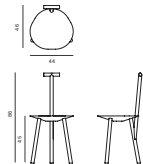

ROLY-POLY LOW TABLE

Material Jesmonite  
 Dimensions: 30(h) x 150(w) x 85(d) cm  
 Weight 30kg  
 Colour Chalk, Charcoal, Chestnut, Cream, Malachite, Mallow, Outdoor, Storm  
 Price RRP £5,900 ex VAT  
 RRP £6,200 ex VAT (Outdoor)

ROLY-POLY NIGHTSTAND

Materials Wood  
 Dimensions 47.5(h) x 38.5(w) x 32(d) cm  
 Weight 18kg  
 Colour Chalk, Charcoal, Cream, Putty  
 Price RRP £1,800 ex VAT

ROLY-POLY CANTILEVER DRAWER

Materials Wood  
 Dimensions 20(h) x 50(w) x 50(d) cm  
 Weight 8kg  
 Colour Chalk, Charcoal, Cream, Putty  
 Price RRP £1,900 ex VAT

ROLY-POLY CANTILEVER DESK

Materials Wood  
 Dimensions 20(h) x 140(w) x 50(d) cm  
 Weight 8kg  
 Colours Chalk, Charcoal, Cream, Putty  
 Price RRP £5,500 ex VAT

SPADE CHAIR

Materials Wood / Rubber Coating  
 Dimensions 86(h) x 44(w) x 46(d) cm  
 Weight 3.5kg  
 Colour Charcoal  
 Price RRP £3,800 ex VAT

SPADE CHAIR ALUMINIUM

Materials Aluminium  
 Dimensions 86(h) x 40(w) x 42(d) cm  
 Weight 11kg  
 Colour Naked, Charcoal  
 Price RRP £3,000 ex VAT

SPADE STOOL

Material Aluminium  
 Dimensions: 45(h) x 42(w) x 41(d) cm  
 Weight 10.5kg  
 Colour Naked, Charcoal  
 Price RRP £2,800 ex VAT  
 RRP £3,000 ex VAT (Charcoal)