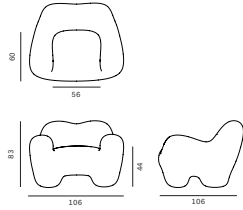

GUMMY CHAIR

Materials Ply, Springs, Hessian, Cocolok, Wool,
Cover
Dimensions 83(h) x 106(w) x 106(d) cm
Weight 30kg
Textile COM
Price RRP £ 6,200 ex VAT