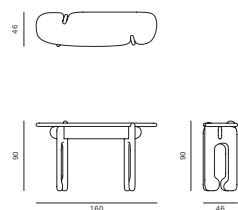

*toogood*

PALETTE COFFEE TABLE

Materials Elm Wood  
 Dimensions 39(h) x 150(w) x 100(d) cm  
 Weight 50kg  
 Finish Satin Wood Oil  
 Price RRP £5,700 ex VAT

PALETTE COFFEE TABLE

Materials Sycamore Wood  
 Dimensions 39(h) x 150(w) x 100(d) cm  
 Weight 50kg  
 Finish Satin Wood Oil  
 Colour Soft Lilac, Sapphire  
 Price RRP £5,700 ex VAT

PALETTE CONSOLE

Materials Elm Wood  
 Dimensions 90(h) x 160(w) x 46(d) cm  
 Weight 50kg  
 Finish Satin Wood Oil  
 Price RRP £7,450 ex VAT

Materials Sycamore Wood  
 Dimensions 90(h) x 160(w) x 46(d) cm  
 Weight 50kg  
 Finish Satin Wood Oil  
 Colour Soft Lilac, Sapphire  
 Price RRP £7,450 ex VAT

PALETTE SIDE TABLE

Materials Elm Wood  
 Dimensions 49(h) x 52(w) x 51(d) cm  
 Weight 25kg  
 Finish Satin Wood Oil  
 Price RRP £2,350 ex VAT

PALETTE SIDE TABLE

Materials Sycamore Wood  
 Dimensions 49(h) x 52(w) x 51(d) cm  
 Weight 25kg  
 Finish Satin Wood Oil  
 Colour Soft Lilac, Sapphire  
 Price RRP £2,350 ex VAT

GUMMY CHAIR

**Materials** Ply, Springs, Hessian, Cocolok, Wool, Cover  
**Dimensions** 83(h) x 106(w) x 106(d) cm  
**Weight** 30kg  
**Textile** Opio  
**Composition** 37% Wool, 23% Mohair, 23% Alpaca, 5% Polyamide  
**Colour** Naturel, Ciottolo, Orzo, Pesca, Terracotta, Prussiana, Eucalipto, Erba, Kiwi  
**Price** RRP £ 7,500 ex VAT