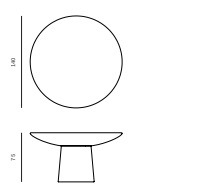

ROLY-POLY DINING TABLE

Materials	Fibreglass
Dimensions	75(h) x 140(w) x 140(d) cm
Weight	30kg / ?kg
Colours	Chestnut, Chestnut Raw, Raw, Charcoal, Charcoal Raw, Cream, Malachite, Mallow
Price	RRP £9,000 ex VAT