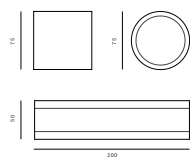

ROLY-POLY CANTILEVER DESK

Materials Wood  
 Dimensions 20(h) x 140(w) x 50(d) cm  
 Weight 8kg  
 Colours Chalk, Charcoal, Cream, Putty  
 Price RRP £5,500 ex VAT

SPADE CHAIR

Materials Wood / Rubber Coating  
 Dimensions 86(h) x 44(w) x 46(d) cm  
 Weight 3.5kg  
 Colour Charcoal  
 Price RRP £3,800 ex VAT

SPADE CHAIR ALUMINIUM

Materials Aluminium  
 Dimensions 86(h) x 40(w) x 42(d) cm  
 Weight 11kg  
 Colour Naked, Charcoal  
 Price RRP £3,000 ex VAT

SPADE STOOL

Material Aluminium  
 Dimensions: 45(h) x 42(w) x 41(d) cm  
 Weight 10.5kg  
 Colour Naked, Charcoal  
 Price RRP £2,800 ex VAT  
 RRP £3,000 ex VAT (Charcoal)

SPADE BAR STOOL

Materials Aluminium  
 Dimensions 64(h) x 44(w) x 44(d) cm  
 Weight 19kg  
 Colour Naked, Charcoal  
 Price RRP £3,500 ex VAT  
 RRP £3,800 ex VAT (Charcoal)

CHUBBY BENCH

Materials Jesmonite  
 Dimensions 50(h) x 160(w) x 40(d) cm  
 Weight 30kg  
 Price Chalk, Charcoal, Chestnut, Cream,  
 Colour Malachite, Mallow, Outdoor, Storm  
 Price RRP £5,900 ex VAT  
 RRP £6,100 ex VAT (Outdoor)

ELEMENT FAMILY

Materials Jesmonite  
 Cube 40(h) x 75(w) x 75(d) cm  
 20kg, 18kg, 30kg  
 Sphere 40(h) x 75(d) x 75(d) cm  
 18kg, 30kg  
 Cylinder 40(h) x 200(w) x 50(d) cm  
 30kg  
 Colour Chalk, Charcoal, Chestnut, Cream,  
 Malachite, Mallow, Outdoor, Storm  
 Price RRP £14,500 ex VAT  
 RRP £16,000 ex VAT (Outdoor)