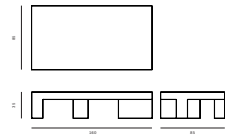

PALETTE CONSOLE

Materials Elm Wood  
 Dimensions 90(h) x 160(w) x 46(d) cm  
 Weight 50kg  
 Finish Satin Wood Oil  
 Price RRP £7,450 ex VAT

Materials Sycamore Wood  
 Dimensions 90(h) x 160(w) x 46(d) cm  
 Weight 50kg  
 Finish Satin Wood Oil  
 Colour Soft Lilac, Sapphire  
 Price RRP £7,450 ex VAT

PALETTE SIDE TABLE

Materials Elm Wood  
 Dimensions 49(h) x 52(w) x 51(d) cm  
 Weight 25kg  
 Finish Satin Wood Oil  
 Price RRP £2,350 ex VAT

PALETTE SIDE TABLE

Materials Sycamore Wood  
 Dimensions 49(h) x 52(w) x 51(d) cm  
 Weight 25kg  
 Finish Satin Wood Oil  
 Colour Soft Lilac, Sapphire  
 Price RRP £2,350 ex VAT

GUMMY CHAIR

Materials Ply, Springs, Hessian, Cocolok, Wool,  
Cover  
Dimensions 83(h) x 106(w) x 106(d) cm  
Weight 30kg  
Textile COM  
Price RRP £ 6,200 ex VAT

SCULPTURE DINING TABLE

Materials Wood, Veneer, Paint  
Dimensions 77(h) x 280(w) x 100(d) cm  
Weight 250kg  
Colour Marbling Cream Chalk  
Price RRP £18,500 ex VAT

SCULPTURE COFFEE TABLE

Materials Wood, Veneer, Paint  
Dimensions 35(h) x 160(w) x 85(d) cm  
Weight 50kg  
Colour Marbling Cream Chalk  
Price RRP £10,000 ex VAT

COBBLE TALL

Material Ceramic  
Dimensions: 46(h) x 37(w) x 37(d) cm  
Weight 13kg  
Colour Cream, Chestnut, Bottle, Pebble  
Price RRP £1,000 ex VAT