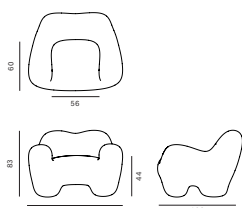

GUMMY CHAIR

Materials Ply, Springs, Hessian, Cocolok, Wool, Cover
Dimensions 83(h) x 106(w) x 106(d) cm
Weight 30kg
Textile Logan
Composition 66% Recycled Cotton, 15% Wool, 15% Acrylic, 4% Polyester
Colour Jasmine, Ivy, Charcoal
Price RRP £ 6,100 ex VAT