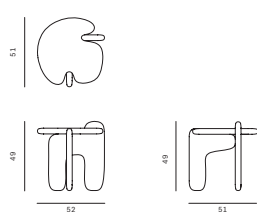

*toogood*

PALETTE COFFEE TABLE

Materials Elm Wood  
 Dimensions 39(h) x 150(w) x 100(d) cm  
 Weight 50kg  
 Finish Satin Wood Oil  
 Price RRP £5,700 ex VAT

PALETTE COFFEE TABLE

Materials Sycamore Wood  
 Dimensions 39(h) x 150(w) x 100(d) cm  
 Weight 50kg  
 Finish Satin Wood Oil  
 Colour Soft Lilac, Sapphire  
 Price RRP £5,700 ex VAT

PALETTE CONSOLE

Materials Elm Wood  
 Dimensions 90(h) x 160(w) x 46(d) cm  
 Weight 50kg  
 Finish Satin Wood Oil  
 Price RRP £7,450 ex VAT

Materials Sycamore Wood  
 Dimensions 90(h) x 160(w) x 46(d) cm  
 Weight 50kg  
 Finish Satin Wood Oil  
 Colour Soft Lilac, Sapphire  
 Price RRP £7,450 ex VAT

PALETTE SIDE TABLE

Materials Elm Wood  
 Dimensions 49(h) x 52(w) x 51(d) cm  
 Weight 25kg  
 Finish Satin Wood Oil  
 Price RRP £2,350 ex VAT

PALETTE SIDE TABLE

Materials Sycamore Wood  
 Dimensions 49(h) x 52(w) x 51(d) cm  
 Weight 25kg  
 Finish Satin Wood Oil  
 Colour Soft Lilac, Sapphire  
 Price RRP £2,350 ex VAT

GUMMY CHAIR

**Materials** Ply, Springs, Hessian, Cocolok, Wool, Cover  
**Dimensions** 83(h) x 106(w) x 106(d) cm  
**Weight** 30kg  
**Textile** Opio  
**Composition** 37% Wool, 23% Mohair, 23% Alpaca, 5% Polyamide  
**Colour** Naturel, Ciottolo, Orzo, Pesca, Terracotta, Prussiana, Eucalipto, Erba, Kiwi  
**Price** RRP £ 7,500 ex VAT