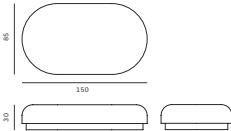

ROLY-POLY LOW TABLE

Material Jesmonite
Dimensions: 30(h) x 150(w) x 85(d) cm
Weight 30kg
Colour Chalk, Charcoal, Chestnut, Cream, Malachite, Mallow, Outdoor, Storm
Price RRP £5,900 ex VAT
RRP £6,200 ex VAT (Outdoor)