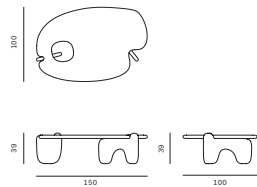

*toogood*

PALETTE COFFEE TABLE

Materials Elm Wood  
 Dimensions 39(h) x 150(w) x 100(d) cm  
 Weight 50kg  
 Finish Satin Wood Oil  
 Price RRP £5,700 ex VAT

PALETTE COFFEE TABLE

Materials Sycamore Wood  
 Dimensions 39(h) x 150(w) x 100(d) cm  
 Weight 50kg  
 Finish Satin Wood Oil  
 Colour Soft Lilac, Sapphire  
 Price RRP £5,700 ex VAT

PALETTE CONSOLE

Materials Elm Wood  
 Dimensions 90(h) x 160(w) x 46(d) cm  
 Weight 50kg  
 Finish Satin Wood Oil  
 Price RRP £7,450 ex VAT

Materials Sycamore Wood  
 Dimensions 90(h) x 160(w) x 46(d) cm  
 Weight 50kg  
 Finish Satin Wood Oil  
 Colour Soft Lilac, Sapphire  
 Price RRP £7,450 ex VAT

PALETTE SIDE TABLE

Materials Elm Wood  
 Dimensions 49(h) x 52(w) x 51(d) cm  
 Weight 25kg  
 Finish Satin Wood Oil  
 Price RRP £2,350 ex VAT

PALETTE SIDE TABLE

Materials Sycamore Wood  
 Dimensions 49(h) x 52(w) x 51(d) cm  
 Weight 25kg  
 Finish Satin Wood Oil  
 Colour Soft Lilac, Sapphire  
 Price RRP £2,350 ex VAT