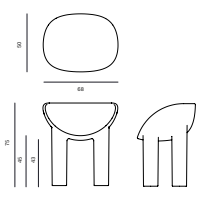

ROLY-POLY DINING CHAIR

Materials	Fibreglass
Dimensions	75(h) x 68(w) x 50(d) cm
Weight	12kg
Colour	Chestnut, Chestnut Raw, Raw, Charcoal, Charcoal Raw, Cream, Malachite, Mallow
Price	RRP £5,200 ex VAT