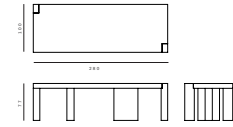

PALETTE SIDE TABLE

Materials Elm Wood  
 Dimensions 49(h) x 52(w) x 51(d) cm  
 Weight 25kg  
 Finish Satin Wood Oil  
 Price RRP £2,350 ex VAT

PALETTE SIDE TABLE

Materials Sycamore Wood  
 Dimensions 49(h) x 52(w) x 51(d) cm  
 Weight 25kg  
 Finish Satin Wood Oil  
 Colour Soft Lilac, Sapphire  
 Price RRP £2,350 ex VAT

GUMMY CHAIR

**Materials** Ply, Springs, Hessian, Cocolok, Wool, Cover  
**Dimensions** 83(h) x 106(w) x 106(d) cm  
**Weight** 30kg  
**Textile** Savanne  
**Composition** Leather, Semi-aniline  
**Colour** Dark Brown, Tan, Beige, Royal, Green, Grey  
**Price** RRP £ 8,650 ex VAT

GUMMY CHAIR

Materials Ply, Springs, Hessian, Cocolok, Wool,  
Cover  
Dimensions 83(h) x 106(w) x 106(d) cm  
Weight 30kg  
Textile COM  
Price RRP £ 6,200 ex VAT

SCULPTURE DINING TABLE

Materials Wood, Veneer, Paint  
Dimensions 77(h) x 280(w) x 100(d) cm  
Weight 250kg  
Colour Marbling Cream Chalk  
Price RRP £18,500 ex VAT

SCULPTURE COFFEE TABLE

Materials Wood, Veneer, Paint  
Dimensions 35(h) x 160(w) x 85(d) cm  
Weight 50kg  
Colour Marbling Cream Chalk  
Price RRP £10,000 ex VAT

COBBLE TALL

Material Ceramic  
Dimensions: 46(h) x 37(w) x 37(d) cm  
Weight 13kg  
Colour Cream, Chestnut, Bottle, Pebble  
Price RRP £1,000 ex VAT