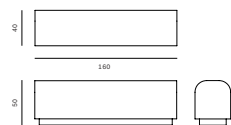

ROLY-POLY NIGHTSTAND

Materials Wood  
 Dimensions 47.5(h) x 38.5(w) x 32(d) cm  
 Weight 18kg  
 Colour Chalk, Charcoal, Cream, Putty  
 Price RRP £1,800 ex VAT

ROLY-POLY CANTILEVER DRAWER

Materials Wood  
 Dimensions 20(h) x 50(w) x 50(d) cm  
 Weight 8kg  
 Colour Chalk, Charcoal, Cream, Putty  
 Price RRP £1,900 ex VAT

ROLY-POLY CANTILEVER DESK

Materials Wood  
 Dimensions 20(h) x 140(w) x 50(d) cm  
 Weight 8kg  
 Colours Chalk, Charcoal, Cream, Putty  
 Price RRP £5,500 ex VAT

SPADE CHAIR

Materials Wood / Rubber Coating  
 Dimensions 86(h) x 44(w) x 46(d) cm  
 Weight 3.5kg  
 Colour Charcoal  
 Price RRP £3,800 ex VAT

SPADE CHAIR ALUMINIUM

Materials Aluminium  
 Dimensions 86(h) x 40(w) x 42(d) cm  
 Weight 11kg  
 Colour Naked, Charcoal  
 Price RRP £3,000 ex VAT

SPADE STOOL

Material Aluminium  
 Dimensions: 45(h) x 42(w) x 41(d) cm  
 Weight 10.5kg  
 Colour Naked, Charcoal  
 Price RRP £2,800 ex VAT  
 RRP £3,000 ex VAT (Charcoal)

SPADE BAR STOOL

Materials Aluminium  
 Dimensions 64(h) x 44(w) x 44(d) cm  
 Weight 19kg  
 Colour Naked, Charcoal  
 Price RRP £3,500 ex VAT  
 RRP £3,800 ex VAT (Charcoal)

CHUBBY BENCH

Materials Jesmonite  
 Dimensions 50(h) x 160(w) x 40(d) cm  
 Weight 30kg  
 Price Chalk, Charcoal, Chestnut, Cream,  
 Colour Malachite, Mallow, Outdoor, Storm  
 Price RRP £5,900 ex VAT  
 RRP £6,100 ex VAT (Outdoor)