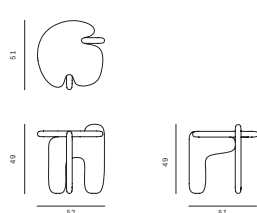

*toogood*

PALETTE COFFEE TABLE

Materials Elm Wood  
 Dimensions 39(h) x 150(w) x 100(d) cm  
 Weight 50kg  
 Finish Satin Wood Oil  
 Price RRP £5,700 ex VAT

PALETTE COFFEE TABLE

Materials Sycamore Wood  
 Dimensions 39(h) x 150(w) x 100(d) cm  
 Weight 50kg  
 Finish Satin Wood Oil  
 Colour Soft Lilac, Sapphire  
 Price RRP £5,700 ex VAT

PALETTE CONSOLE

Materials Elm Wood  
 Dimensions 90(h) x 160(w) x 46(d) cm  
 Weight 50kg  
 Finish Satin Wood Oil  
 Price RRP £7,450 ex VAT

Materials Sycamore Wood  
 Dimensions 90(h) x 160(w) x 46(d) cm  
 Weight 50kg  
 Finish Satin Wood Oil  
 Colour Soft Lilac, Sapphire  
 Price RRP £7,450 ex VAT

PALETTE SIDE TABLE

Materials Elm Wood  
 Dimensions 49(h) x 52(w) x 51(d) cm  
 Weight 25kg  
 Finish Satin Wood Oil  
 Price RRP £2,350 ex VAT

PALETTE SIDE TABLE

Materials Sycamore Wood  
 Dimensions 49(h) x 52(w) x 51(d) cm  
 Weight 25kg  
 Finish Satin Wood Oil  
 Colour Soft Lilac, Sapphire  
 Price RRP £2,350 ex VAT