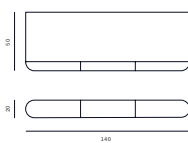

ROLY-POLY LOW TABLE

Material Jesmonite  
 Dimensions: 30(h) x 150(w) x 85(d) cm  
 Weight 30kg  
 Colour Chalk, Charcoal, Chestnut, Cream, Malachite, Mallow, Outdoor, Storm  
 Price RRP £5,900 ex VAT  
 RRP £6,200 ex VAT (Outdoor)

ROLY-POLY NIGHTSTAND

Materials Wood  
 Dimensions 47.5(h) x 38.5(w) x 32(d) cm  
 Weight 18kg  
 Colour Chalk, Charcoal, Cream, Putty  
 Price RRP £1,800 ex VAT

ROLY-POLY CANTILEVER DRAWER

Materials Wood  
 Dimensions 20(h) x 50(w) x 50(d) cm  
 Weight 8kg  
 Colour Chalk, Charcoal, Cream, Putty  
 Price RRP £1,900 ex VAT

ROLY-POLY CANTILEVER DESK

Materials Wood  
 Dimensions 20(h) x 140(w) x 50(d) cm  
 Weight 8kg  
 Colours Chalk, Charcoal, Cream, Putty  
 Price RRP £5,500 ex VAT

SPADE CHAIR

Materials Wood / Rubber Coating  
 Dimensions 86(h) x 44(w) x 46(d) cm  
 Weight 3.5kg  
 Colour Charcoal  
 Price RRP £3,800 ex VAT

SPADE CHAIR ALUMINIUM

Materials Aluminium  
 Dimensions 86(h) x 40(w) x 42(d) cm  
 Weight 11kg  
 Colour Naked, Charcoal  
 Price RRP £3,000 ex VAT

SPADE STOOL

Material Aluminium  
 Dimensions: 45(h) x 42(w) x 41(d) cm  
 Weight 10.5kg  
 Colour Naked, Charcoal  
 Price RRP £2,800 ex VAT  
 RRP £3,000 ex VAT (Charcoal)