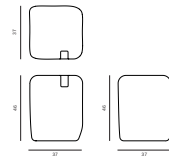

PALETTE CONSOLE

Materials Elm Wood  
 Dimensions 90(h) x 160(w) x 46(d) cm  
 Weight 50kg  
 Finish Satin Wood Oil  
 Price RRP £7,450 ex VAT

Materials Sycamore Wood  
 Dimensions 90(h) x 160(w) x 46(d) cm  
 Weight 50kg  
 Finish Satin Wood Oil  
 Colour Soft Lilac, Sapphire  
 Price RRP £7,450 ex VAT

PALETTE SIDE TABLE

Materials Elm Wood  
 Dimensions 49(h) x 52(w) x 51(d) cm  
 Weight 25kg  
 Finish Satin Wood Oil  
 Price RRP £2,350 ex VAT

PALETTE SIDE TABLE

Materials Sycamore Wood  
 Dimensions 49(h) x 52(w) x 51(d) cm  
 Weight 25kg  
 Finish Satin Wood Oil  
 Colour Soft Lilac, Sapphire  
 Price RRP £2,350 ex VAT

GUMMY CHAIR

Materials Ply, Springs, Hessian, Cocolok, Wool,  
Cover  
Dimensions 83(h) x 106(w) x 106(d) cm  
Weight 30kg  
Textile COM  
Price RRP £ 6,200 ex VAT

SCULPTURE DINING TABLE

Materials Wood, Veneer, Paint  
Dimensions 77(h) x 280(w) x 100(d) cm  
Weight 250kg  
Colour Marbling Cream Chalk  
Price RRP £18,500 ex VAT

SCULPTURE COFFEE TABLE

Materials Wood, Veneer, Paint  
Dimensions 35(h) x 160(w) x 85(d) cm  
Weight 50kg  
Colour Marbling Cream Chalk  
Price RRP £10,000 ex VAT

COBBLE TALL

Material Ceramic  
Dimensions: 46(h) x 37(w) x 37(d) cm  
Weight 13kg  
Colour Cream, Chestnut, Bottle, Pebble  
Price RRP £1,000 ex VAT