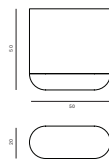

ROLY-POLY DINING TABLE SMALL

Materials Fibreglass  
 Dimensions 75(h) x 128(w) x 128(d) cm  
 Weight 30kg / ?kg  
 Colour Chestnut, Chestnut Raw, Raw, Charcoal, Charcoal Raw, Cream, Malachite, Mallow  
 Price RRP £7,500 ex VAT

ROLY-POLY SIDE TABLE

Materials Jesmonite  
 Dimensions 40(h) x 35(w) x 36(d) cm  
 Weight 12kg  
 Colour Chalk, Charcoal, Chestnut, Cream, Malachite, Mallow, Outdoor, Storm  
 Price RRP £2,300 ex VAT  
 RRP £7,600 ex VAT (Outdoor)

ROLY-POLY LOW TABLE

Material Jesmonite  
 Dimensions: 30(h) x 150(w) x 85(d) cm  
 Weight 30kg  
 Colour Chalk, Charcoal, Chestnut, Cream, Malachite, Mallow, Outdoor, Storm  
 Price RRP £5,900 ex VAT  
 RRP £6,200 ex VAT (Outdoor)

ROLY-POLY NIGHTSTAND

Materials Wood  
 Dimensions 47.5(h) x 38.5(w) x 32(d) cm  
 Weight 18kg  
 Colour Chalk, Charcoal, Cream, Putty  
 Price RRP £1,800 ex VAT

ROLY-POLY CANTILEVER DRAWER

Materials Wood  
 Dimensions 20(h) x 50(w) x 50(d) cm  
 Weight 8kg  
 Colour Chalk, Charcoal, Cream, Putty  
 Price RRP £1,900 ex VAT