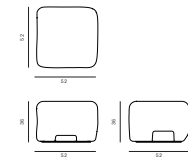

PALETTE CONSOLE

Materials Elm Wood  
 Dimensions 90(h) x 160(w) x 46(d) cm  
 Weight 50kg  
 Finish Satin Wood Oil  
 Price RRP £7,450 ex VAT

Materials Sycamore Wood  
 Dimensions 90(h) x 160(w) x 46(d) cm  
 Weight 50kg  
 Finish Satin Wood Oil  
 Colour Soft Lilac, Sapphire  
 Price RRP £7,450 ex VAT

PALETTE SIDE TABLE

Materials Elm Wood  
 Dimensions 49(h) x 52(w) x 51(d) cm  
 Weight 25kg  
 Finish Satin Wood Oil  
 Price RRP £2,350 ex VAT

PALETTE SIDE TABLE

Materials Sycamore Wood  
 Dimensions 49(h) x 52(w) x 51(d) cm  
 Weight 25kg  
 Finish Satin Wood Oil  
 Colour Soft Lilac, Sapphire  
 Price RRP £2,350 ex VAT

SCULPTURE COFFEE TABLE

Materials Wood, Veneer, Paint  
Dimensions 35(h) x 160(w) x 85(d) cm  
Weight 50kg  
Colour Marbling Cream Chalk  
Price RRP £10,000 ex VAT

COBBLE TALL

Material Ceramic  
Dimensions: 46(h) x 37(w) x 37(d) cm  
Weight 13kg  
Colour Cream, Chestnut, Bottle, Pebble  
Price RRP £1,000 ex VAT

COBBLE LOW

Materials Ceramic  
Dimensions 33(h) x 52(w) x 52(d) cm  
Weight 15kg  
Colour Cream, Chestnut, Bottle, Pebble  
Price RRP £1,080 ex VAT