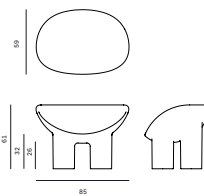

ROLY-POLY CHAIR ALUMINIUM

Material	Aluminium
Dimensions:	61(h) x 85(w) x 59(d) cm
Weight	60kg
Colour	Naked
Price	RRP £12,000 ex VAT