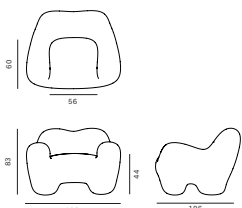

GUMMY CHAIR

Materials Ply, Springs, Hessian, Cocolok, Wool, Cover
Dimensions 83(h) x 106(w) x 106(d) cm
Weight 30kg
Textile Ismay Boucle
Composition 54% Wool, 21% Recycled Cotton, 15% Viscose, 10% Linen
Colour Jasmine, Flax, Pearl, Coral, Gelato, Masala, Sumac, Midnight, Moss
Price RRP £ 6,350 ex VAT