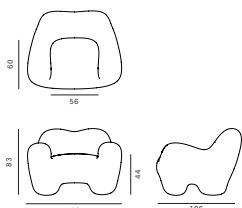

GUMMY CHAIR

Materials Ply, Springs, Hessian, Cocolok, Wool, Cover
Dimensions 83(h) x 106(w) x 106(d) cm
Weight 30kg
Textile Savanne
Composition Leather, Semi-aniline
Colour Dark Brown, Tan, Beige, Royal, Green, Grey
Price RRP £ 8,650 ex VAT