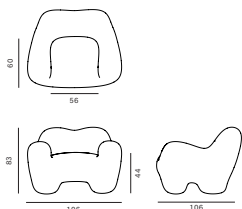

GUMMY CHAIR

Materials Ply, Springs, Hessian, Cocolok, Wool, Cover
Dimensions 83(h) x 106(w) x 106(d) cm
Weight 30kg
Textile Yeti
Composition 61% Wool, 15% Mohair, 14% Alpaca, 10% Polyamide
Colour Encre, Giboulee, Olive, Paon, Sous-Bois, Bagheera, Herisson, Coton
Price RRP £ 6,650 ex VAT