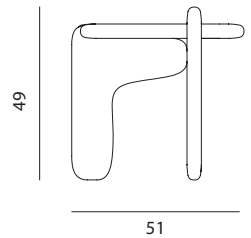

Photographed in Elm, Oiled

PALETTE SIDE TABLE

[Materials] Elm Wood
[Finish] Satin Wood Oil
[Dimensions] 49(h) x 52(w) x 51(d) cm
[Weight] 25 kg

toogood

Photographed in Sycamore, Stained Sapphire Green

PALETTE SIDE TABLE

[Materials] Sycamore Wood
 [Finish] Satin Wood Oil
 [Dimensions] 49(h) x 52(w) x 51(d) cm
 [Weight] 25 kg

toogood