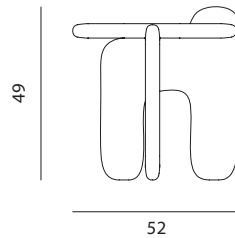

Photographed in Elm, Oiled

PALETTE SIDE TABLE

[Materials] Elm Wood
[Finish] Satin Wood Oil
[Dimensions] 49(h) x 52(w) x 51(d) cm
[Weight] 25 kg

toogood

Photographed in Sycamore, Stained Sapphire Green

PALETTE SIDE TABLE

[Materials] Sycamore Wood
 [Finish] Satin Wood Oil
 [Dimensions] 49(h) x 52(w) x 51(d) cm
 [Weight] 25 kg

toogood