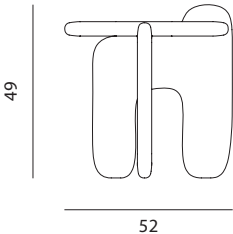

Photographed in Elm, Oiled

PALETTE SIDE TABLE

[Materials] Elm Wood
[Finish] Satin Wood Oil
[Dimensions] 49(h) x 52(w) x 51(d) cm
[Weight] 25 kg

toogood

Photographed in Sycamore, Stained Sapphire Green

PALETTE SIDE TABLE

[Materials] Sycamore Wood
 [Finish] Satin Wood Oil
 [Dimensions] 49(h) x 52(w) x 51(d) cm
 [Weight] 25 kg

toogood