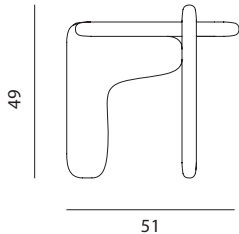

Photographed in Elm, Oiled

PALETTE SIDE TABLE

[Materials] Elm Wood
[Finish] Satin Wood Oil
[Dimensions] 49(h) x 52(w) x 51(d) cm
[Weight] 25 kg

toogood

Photographed in Sycamore, Stained Sapphire Green

PALETTE SIDE TABLE

[Materials] Sycamore Wood
 [Finish] Satin Wood Oil
 [Dimensions] 49(h) x 52(w) x 51(d) cm
 [Weight] 25 kg

toogood