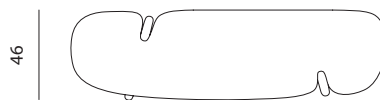

Photographed in Sycamore, Stained Sapphire Green

PALETTE CONSOLE

[Materials] Elm Wood
[Finish] Satin Wood Oil
[Dimensions] 90(h) x 160(w) x 46(d) cm
[Weight] 50 kg

toogood

Photographed in Sycamore, Stained Sapphire Green

PALETTE CONSOLE

[Materials] Sycamore Wood
 [Finish] Satin Wood Oil
 [Dimensions] 90(h) x 160(w) x 46(d) cm
 [Weight] 50 kg

toogood