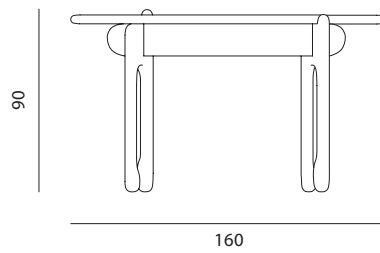

Photographed in Sycamore, Stained Sapphire Green

PALETTE CONSOLE

[Materials] Elm Wood
[Finish] Satin Wood Oil
[Dimensions] 90(h) x 160(w) x 46(d) cm
[Weight] 50 kg

toogood

Photographed in Sycamore, Stained Sapphire Green

PALETTE CONSOLE

[Materials] Sycamore Wood
 [Finish] Satin Wood Oil
 [Dimensions] 90(h) x 160(w) x 46(d) cm
 [Weight] 50 kg

toogood