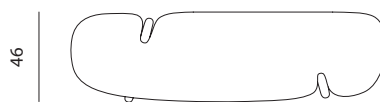

Photographed in Sycamore, Stained Sapphire Green

PALETTE CONSOLE

[Materials] Elm Wood
[Finish] Satin Wood Oil
[Dimensions] 90(h) x 160(w) x 46(d) cm
[Weight] 50 kg

toogood

Photographed in Sycamore, Stained Sapphire Green

PALETTE CONSOLE

[Materials] Sycamore Wood
 [Finish] Satin Wood Oil
 [Dimensions] 90(h) x 160(w) x 46(d) cm
 [Weight] 50 kg

toogood