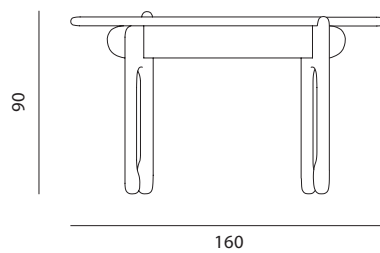

Photographed in Sycamore, Stained Sapphire Green

PALETTE CONSOLE

[Materials] Elm Wood
[Finish] Satin Wood Oil
[Dimensions] 90(h) x 160(w) x 46(d) cm
[Weight] 50 kg

toogood

Photographed in Sycamore, Stained Sapphire Green

PALETTE CONSOLE

[Materials] Sycamore Wood
 [Finish] Satin Wood Oil
 [Dimensions] 90(h) x 160(w) x 46(d) cm
 [Weight] 50 kg

toogood