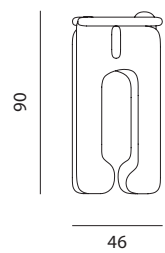

Photographed in Sycamore, Stained Sapphire Green

PALETTE CONSOLE

[Materials] Elm Wood
[Finish] Satin Wood Oil
[Dimensions] 90(h) x 160(w) x 46(d) cm
[Weight] 50 kg

toogood

Photographed in Sycamore, Stained Sapphire Green

PALETTE CONSOLE

[Materials] Sycamore Wood
 [Finish] Satin Wood Oil
 [Dimensions] 90(h) x 160(w) x 46(d) cm
 [Weight] 50 kg

toogood