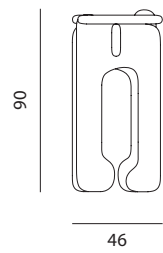

Photographed in Sycamore, Stained Sapphire Green

PALETTE CONSOLE

[Materials] Elm Wood
[Finish] Satin Wood Oil
[Dimensions] 90(h) x 160(w) x 46(d) cm
[Weight] 50 kg

toogood

Photographed in Sycamore, Stained Sapphire Green

PALETTE CONSOLE

[Materials] Sycamore Wood
 [Finish] Satin Wood Oil
 [Dimensions] 90(h) x 160(w) x 46(d) cm
 [Weight] 50 kg

toogood