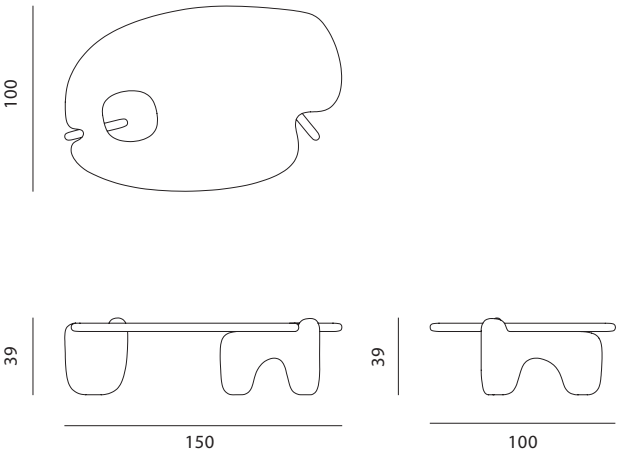

### PALETTE COFFEE TABLE

[Materials] Elm Wood  
[Finish] Satin Wood Oil  
[Dimensions] 39(h) x 150(w) x 100(d) cm  
[Weight] 50 kg

*toogood*

Photographed in Sycamore, Stained Soft Lilac

## PALETTE COFFEE TABLE

[Materials] Sycamore Wood  
 [Finish] Satin Wood Oil  
 [Dimensions] 39(h) x 150(w) x 100(d) cm  
 [Weight] 50 kg