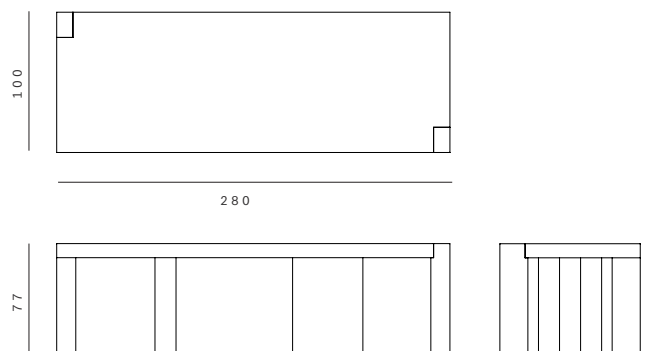

SCULPTURE TABLE / DINING

[Materials] Oak veneer, engineered wood and automotive paint
[Finishes] High Gloss
[Dimensions] 77(h) x 280(w) x 100(d) cm
[Weight] 250 kg

foogood