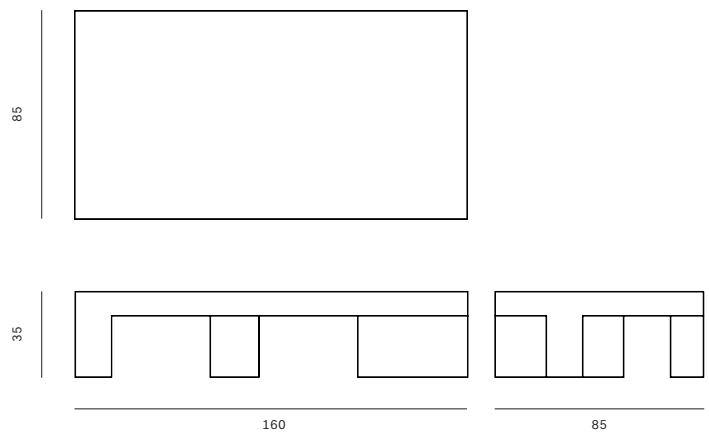

## SCULPTURE TABLE / COFFEE

[Materials] Oak veneer, engineered wood and automotive paint  
[Finish] High Gloss  
[Dimensions] 35(h) x 160(w) x 85(d) cm  
[Weight] 50 kg

*toogood*