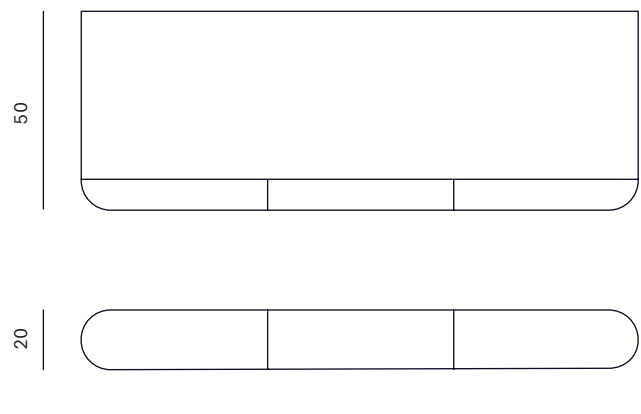

ROLY-POLY CANTILEVER DESK / CREAM

[Materials] Engineered Wood, Lacquer
[Dimensions] 20(h) 140(w) x 50(d) cm
[Weight] 35 kg

140

toogood