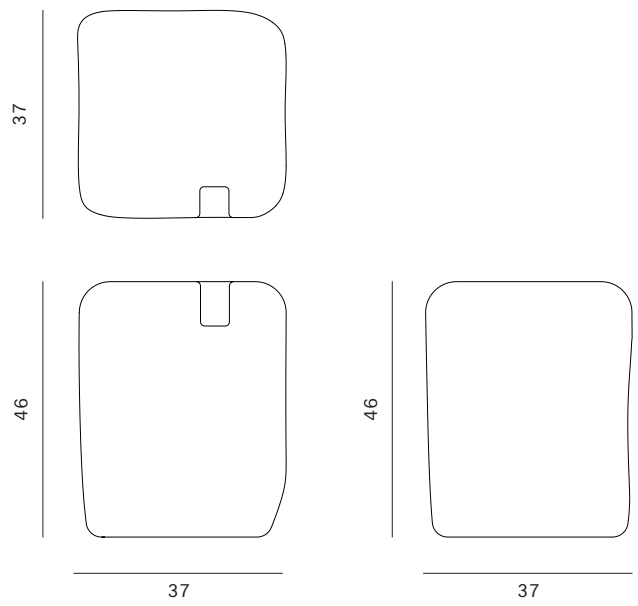

COBBLE TALL / CHESTNUT

[Materials] Ceramic
[Dimensions] 46(h) x 37(w) x 37(d) cm
[Weight] 13 kg

toogood