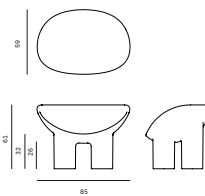

## FUDGE CHAIR

Materials	Fibre Glass
Dimensions	88(h) x 90(w) x 87(d) cm
Weight	20kg
Colour	Chestnut, Charcoal, Cream, Malachite, Mallow
Price	RRP £9,120 ex VAT

## ROLY-POLY CHAIR

Materials	Fibre Glass
Dimensions	61(h) x 85(w) x 59(d) cm
Weight	13kg
Colour	Chestnut, Chestnut Raw, Raw, Charcoal, Charcoal Raw, Cream, Malachite, Mallow
Price	RRP £6,100 ex VAT

## ROLY-POLY CHAIR ALUMINIUM

Material	Aluminium
Dimensions:	61(h) x 85(w) x 59(d) cm
Weight	60kg
Colour	Naked
Price	RRP £12,000 ex VAT

SPADE STOOL

Material Aluminium  
 Dimensions: 45(h) x 42(w) x 41(d) cm  
 Weight 10.5kg  
 Colour Naked, Charcoal  
 Price RRP £2,800 ex VAT  
 RRP £3,000 ex VAT (Charcoal)

SPADE BAR STOOL

Materials Aluminium  
 Dimensions 64(h) x 44(w) x 44(d) cm  
 Weight 19kg  
 Colour Naked, Charcoal  
 Price RRP £3,500 ex VAT  
 RRP £3,800 ex VAT (Charcoal)