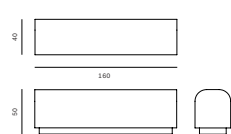

SPADE CHAIR

Materials Wood / Rubber Coating  
 Dimensions 86(h) x 44(w) x 46(d) cm  
 Weight 5.5kg  
 Colour Charcoal  
 Price RRP £2,300 ex VAT

SPADE CHAIR ALUMINIUM

Materials Aluminium  
 Dimensions 86(h) x 40(w) x 42(d) cm  
 Weight 11kg  
 Colour Naked, Charcoal  
 Price RRP £3,000 ex VAT

SPADE STOOL

Material Aluminium  
 Dimensions: 45(h) x 42(w) x 41(d) cm  
 Weight 10.5kg  
 Colour Naked, Charcoal  
 Price RRP £2,800 ex VAT  
 RRP £3,000 ex VAT (Charcoal)

SPADE BAR STOOL

Materials Aluminium  
 Dimensions 64(h) x 44(w) x 44(d) cm  
 Weight 19kg  
 Colour Naked, Charcoal  
 Price RRP £3,500 ex VAT  
 RRP £3,800 ex VAT (Charcoal)

CHUBBY BENCH

Materials Jesmonite  
 Dimensions 50(h) x 160(w) x 40(d) cm  
 Weight 30kg  
 Colour Chalk, Charcoal, Chestnut, Cream, Malachite, Mallow, Outdoor, Storm  
 Price RRP £5,900 ex VAT  
 RRP £6,100 ex VAT (Outdoor)

ELEMENT FAMILY

Materials Jesmonite  
 Cube 40(h) x 75(w) x 75(d) cm  
 20kg, 18kg, 30kg  
 Sphere 40(h) x 75(d) x 75(d) cm  
 18kg, 30kg  
 Cylinder 40(h) x 200(w) x 50(d) cm  
 30kg  
 Colour Chalk, Charcoal, Chestnut, Cream, Malachite, Mallow, Outdoor, Storm  
 Price RRP £14,500 ex VAT  
 RRP £16,000 ex VAT (Outdoor)