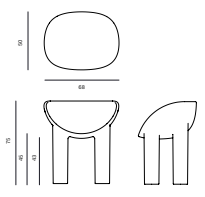

## FUDGE CHAIR

Materials	Fibre Glass
Dimensions	88(h) x 90(w) x 87(d) cm
Weight	20kg
Colour	Chestnut, Charcoal, Cream, Malachite, Mallow
Price	RRP £9,120 ex VAT

## ROLY-POLY CHAIR

Materials	Fibre Glass
Dimensions	61(h) x 85(w) x 59(d) cm
Weight	13kg
Colour	Chestnut, Chestnut Raw, Raw, Charcoal, Charcoal Raw, Cream, Malachite, Mallow
Price	RRP £6,100 ex VAT

## ROLY-POLY CHAIR ALUMINIUM

Material	Aluminium
Dimensions:	61(h) x 85(w) x 59(d) cm
Weight	60kg
Colour	Naked
Price	RRP £12,000 ex VAT

## ROLY-POLY DINING CHAIR

Materials	Fibreglass
Dimensions	75(h) x 68(w) x 50(d) cm
Weight	12kg
Colour	Chestnut, Chestnut Raw, Raw, Charcoal, Charcoal Raw, Cream, Malachite, Mallow
Price	RRP £5,200 ex VAT