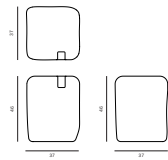

SPADE STOOL

Material Aluminium  
 Dimensions: 45(h) x 42(w) x 41(d) cm  
 Weight 10.5kg  
 Colour Naked, Charcoal  
 Price RRP £2,800 ex VAT  
 RRP £3,000 ex VAT (Charcoal)

SPADE BAR STOOL

Materials Aluminium  
 Dimensions 64(h) x 44(w) x 44(d) cm  
 Weight 19kg  
 Colour Naked, Charcoal  
 Price RRP £3,500 ex VAT  
 RRP £3,800 ex VAT (Charcoal)

CHUBBY BENCH

Materials Jesmonite  
 Dimensions 50(h) x 160(w) x 40(d) cm  
 Weight 30kg  
 Colour Chalk, Charcoal, Chestnut, Cream, Malachite, Mallow, Outdoor, Storm  
 Price RRP £5,900 ex VAT  
 RRP £6,100 ex VAT (Outdoor)

SCULPTURE DINING TABLE

Materials Wood, Veneer, Paint  
 Dimensions 77(h) x 280(w) x 100(d) cm  
 Weight 250kg  
 Colour Marbling Cream Chalk  
 Price RRP £18,500 ex VAT

SCULPTURE COFFEE TABLE

Materials Wood, Veneer, Paint  
 Dimensions 35(h) x 160(w) x 85(d) cm  
 Weight 50kg  
 Colour Marbling Cream Chalk  
 Price RRP £10,000 ex VAT

COBBLE TALL

Material Ceramic  
 Dimensions: 46(h) x 37(w) x 37(d) cm  
 Weight 13kg  
 Colour Cream, Chestnut  
 Price RRP £1,000 ex VAT

COBBLE LOW

Materials Ceramic  
 Dimensions 33(h) x 52(w) x 52(d) cm  
 Weight 15kg  
 Colour Cream, Chestnut  
 Price RRP £1,080 ex VAT