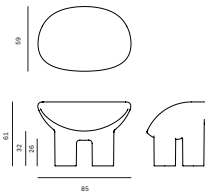

## FUDGE CHAIR

Materials	Fibre Glass
Dimensions	88(h) x 90(w) x 87(d) cm
Weight	20kg
Colour	Chestnut, Charcoal, Cream, Malachite, Mallow
Price	RRP £9,120 ex VAT

## ROLY-POLY CHAIR

Materials	Fibre Glass
Dimensions	61(h) x 85(w) x 59(d) cm
Weight	13kg
Colour	Chestnut, Chestnut Raw, Raw, Charcoal, Charcoal Raw, Cream, Malachite, Mallow
Price	RRP £6,100 ex VAT

## ROLY-POLY CHAIR ALUMINIUM

Material	Aluminium
Dimensions:	61(h) x 85(w) x 59(d) cm
Weight	60kg
Colour	Naked
Price	RRP £12,000 ex VAT

SPADE STOOL

Material Aluminium  
 Dimensions: 45(h) x 42(w) x 41(d) cm  
 Weight 10.5kg  
 Colour Naked, Charcoal  
 Price RRP £2,800 ex VAT  
 RRP £3,000 ex VAT (Charcoal)

SPADE BAR STOOL

Materials Aluminium  
 Dimensions 64(h) x 44(w) x 44(d) cm  
 Weight 19kg  
 Colour Naked, Charcoal  
 Price RRP £3,500 ex VAT  
 RRP £3,800 ex VAT (Charcoal)