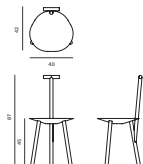

ROLY-POLY NIGHTSTAND

Materials Engineered Wood / Lacquer  
 Dimensions 47.5(h) x 38.5(w) x 32(d) cm  
 Weight 18kg  
 Colour Chalk, Charcoal, Cream, Putty  
 Price RRP £1,800 ex VAT

ROLY-POLY CANTILEVER DRAWER

Materials Engineered Wood / Lacquer  
 Dimensions 20(h) x 50(w) x 50(d) cm  
 Weight 18kg  
 Colour Chalk, Charcoal, Cream, Putty  
 Price RRP £1,900 ex VAT

ROLY-POLY CANTILEVER DESK

Materials Engineered Wood / Lacquer  
 Dimensions 20(h) x 140(w) x 50(d) cm  
 Weight 40kg  
 Colours Chalk, Charcoal, Cream, Putty  
 Price RRP £5,500 ex VAT

SPADE CHAIR

Materials Wood / Rubber Coating  
 Dimensions 86(h) x 44(w) x 46(d) cm  
 Weight 5.5kg  
 Colour Charcoal  
 Price RRP £2,300 ex VAT

SPADE CHAIR ALUMINIUM

Materials Aluminium  
 Dimensions 86(h) x 40(w) x 42(d) cm  
 Weight 11kg  
 Colour Naked, Charcoal  
 Price RRP £3,000 ex VAT

SPADE STOOL

Material Aluminium  
 Dimensions: 45(h) x 42(w) x 41(d) cm  
 Weight 10.5kg  
 Colour Naked, Charcoal  
 Price RRP £2,800 ex VAT  
 RRP £3,000 ex VAT (Charcoal)

SPADE BAR STOOL

Materials Aluminium  
 Dimensions 64(h) x 44(w) x 44(d) cm  
 Weight 19kg  
 Colour Naked, Charcoal  
 Price RRP £3,500 ex VAT  
 RRP £3,800 ex VAT (Charcoal)