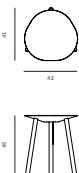

Materials Engineered Wood / Lacquer  
 Dimensions 20(h) x 50(w) x 50(d) cm  
 Weight 18kg  
 Colour Chalk, Charcoal, Cream, Putty  
 Price RRP £1,900 ex VAT

ROLY-POLY CANTILEVER DESK

Materials Engineered Wood / Lacquer  
 Dimensions 20(h) x 140(w) x 50(d) cm  
 Weight 40kg  
 Colours Chalk, Charcoal, Cream, Putty  
 Price RRP £5,500 ex VAT

SPADE CHAIR

Materials Wood / Rubber Coating  
 Dimensions 86(h) x 44(w) x 46(d) cm  
 Weight 5.5kg  
 Colour Charcoal  
 Price RRP £2,300 ex VAT

SPADE CHAIR ALUMINIUM

Materials Aluminium  
 Dimensions 86(h) x 40(w) x 42(d) cm  
 Weight 11kg  
 Colour Naked, Charcoal  
 Price RRP £3,000 ex VAT

SPADE STOOL

Material Aluminium  
 Dimensions: 45(h) x 42(w) x 41(d) cm  
 Weight 10.5kg  
 Colour Naked, Charcoal  
 Price RRP £2,800 ex VAT  
 RRP £3,000 ex VAT (Charcoal)

SPADE BAR STOOL

Materials Aluminium  
 Dimensions 64(h) x 44(w) x 44(d) cm  
 Weight 19kg  
 Colour Naked, Charcoal  
 Price RRP £3,500 ex VAT  
 RRP £3,800 ex VAT (Charcoal)

CHUBBY BENCH

Materials Jesmonite  
 Dimensions 50(h) x 160(w) x 40(d) cm  
 Weight 30kg  
 Colour Chalk, Charcoal, Chestnut, Cream, Malachite, Mallow, Outdoor, Storm  
 Price RRP £5,900 ex VAT  
 RRP £6,100 ex VAT (Outdoor)