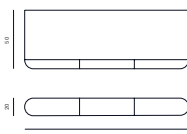

ROLY-POLY LOW TABLE

Material Jesmonite  
 Dimensions: 30(h) x 150(w) x 85(d) cm  
 Weight 30kg  
 Colour Chalk, Charcoal, Chestnut, Cream, Malachite, Mallow, Outdoor, Storm  
 Price RRP £5,900 ex VAT  
 RRP £6,200 ex VAT (Outdoor)

ROLY-POLY NIGHTSTAND

Materials Engineered Wood / Lacquer  
 Dimensions 47.5(h) x 38.5(w) x 32(d) cm  
 Weight 18kg  
 Colour Chalk, Charcoal, Cream, Putty  
 Price RRP £1,800 ex VAT

ROLY-POLY CANTILEVER DRAWER

Materials Engineered Wood / Lacquer  
 Dimensions 20(h) x 50(w) x 50(d) cm  
 Weight 18kg  
 Colour Chalk, Charcoal, Cream, Putty  
 Price RRP £1,900 ex VAT

ROLY-POLY CANTILEVER DESK

Materials Engineered Wood / Lacquer  
 Dimensions 20(h) x 140(w) x 50(d) cm  
 Weight 40kg  
 Colours Chalk, Charcoal, Cream, Putty  
 Price RRP £5,500 ex VAT

SPADE CHAIR

Materials Wood / Rubber Coating  
 Dimensions 86(h) x 44(w) x 46(d) cm  
 Weight 5.5kg  
 Colour Charcoal  
 Price RRP £2,300 ex VAT

SPADE CHAIR ALUMINIUM

Materials Aluminium  
 Dimensions 86(h) x 40(w) x 42(d) cm  
 Weight 11kg  
 Colour Naked, Charcoal  
 Price RRP £3,000 ex VAT