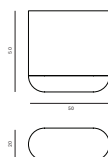

ROLY-POLY SIDE TABLE

Materials Jesmonite  
 Dimensions 40(h) x 35(w) x 36(d) cm  
 Weight 12kg  
 Colour Chalk, Charcoal, Chestnut, Cream, Malachite, Mallow, Outdoor, Storm  
 Price RRP £2,300 ex VAT  
 RRP £2,500 ex VAT (Outdoor)

ROLY-POLY LOW TABLE

Material Jesmonite  
 Dimensions: 30(h) x 150(w) x 85(d) cm  
 Weight 30kg  
 Colour Chalk, Charcoal, Chestnut, Cream, Malachite, Mallow, Outdoor, Storm  
 Price RRP £5,900 ex VAT  
 RRP £6,200 ex VAT (Outdoor)

ROLY-POLY NIGHTSTAND

Materials Engineered Wood / Lacquer  
 Dimensions 47.5(h) x 38.5(w) x 32(d) cm  
 Weight 18kg  
 Colour Chalk, Charcoal, Cream, Putty  
 Price RRP £1,800 ex VAT

ROLY-POLY CANTILEVER DRAWER

Materials Engineered Wood / Lacquer  
 Dimensions 20(h) x 50(w) x 50(d) cm  
 Weight 18kg  
 Colour Chalk, Charcoal, Cream, Putty  
 Price RRP £1,900 ex VAT

ROLY-POLY CANTILEVER DESK

Materials Engineered Wood / Lacquer  
 Dimensions 20(h) x 140(w) x 50(d) cm  
 Weight 40kg  
 Colours Chalk, Charcoal, Cream, Putty  
 Price RRP £5,500 ex VAT