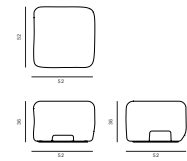

SPADE STOOL

Material Aluminium  
 Dimensions: 45(h) x 42(w) x 41(d) cm  
 Weight 10.5kg  
 Colour Naked, Charcoal  
 Price RRP £2,800 ex VAT  
 RRP £3,000 ex VAT (Charcoal)

SPADE BAR STOOL

Materials Aluminium  
 Dimensions 64(h) x 44(w) x 44(d) cm  
 Weight 19kg  
 Colour Naked, Charcoal  
 Price RRP £3,500 ex VAT  
 RRP £3,800 ex VAT (Charcoal)

CHUBBY BENCH

Materials Jesmonite  
 Dimensions 50(h) x 160(w) x 40(d) cm  
 Weight 30kg  
 Colour Chalk, Charcoal, Chestnut, Cream, Malachite, Mallow, Outdoor, Storm  
 Price RRP £5,900 ex VAT  
 RRP £6,100 ex VAT (Outdoor)

SCULPTURE DINING TABLE

Materials Wood, Veneer, Paint  
 Dimensions 77(h) x 280(w) x 100(d) cm  
 Weight 250kg  
 Colour Marbling Cream Chalk  
 Price RRP £18,500 ex VAT

SCULPTURE COFFEE TABLE

Materials Wood, Veneer, Paint  
 Dimensions 35(h) x 160(w) x 85(d) cm  
 Weight 50kg  
 Colour Marbling Cream Chalk  
 Price RRP £10,000 ex VAT

COBBLE TALL

Material Ceramic  
 Dimensions: 46(h) x 37(w) x 37(d) cm  
 Weight 13kg  
 Colour Cream, Chestnut  
 Price RRP £1,000 ex VAT

COBBLE LOW

Materials Ceramic  
 Dimensions 33(h) x 52(w) x 52(d) cm  
 Weight 15kg  
 Colour Cream, Chestnut  
 Price RRP £1,080 ex VAT