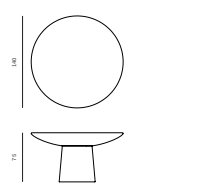

ROLY-POLY DINING TABLE

Materials	Fibreglass
Dimensions	75(h) x 140(w) x 140(d) cm
Weight	30kg
Colours	Chestnut, Chestnut Raw, Raw, Charcoal, Charcoal Raw, Cream, Malachite, Mallow
Price	RRP £9,000 ex VAT