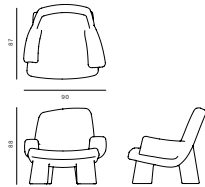

## FUDGE CHAIR

Materials	Fibre Glass
Dimensions	88(h) x 90(w) x 87(d) cm
Weight	20kg
Colour	Chestnut, Charcoal, Cream, Malachite, Mallow
Price	RRP £9,120 ex VAT

## ROLY-POLY CHAIR

Materials	Fibre Glass
Dimensions	61(h) x 85(w) x 59(d) cm
Weight	13kg
Colour	Chestnut, Chestnut Raw, Raw, Charcoal, Charcoal Raw, Cream, Malachite, Mallow
Price	RRP £6,100 ex VAT