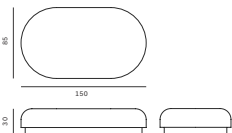

## ROLY-POLY DINING TABLE

Materials	Fibreglass
Dimensions	75(h) x 140(w) x 140(d) cm
Weight	30kg
Colours	Chestnut, Chestnut Raw, Raw, Charcoal, Charcoal Raw, Cream, Malachite, Mallow
Price	RRP £9,000 ex VAT

ROLY-POLY DINING TABLE SMALL

Materials Fibreglass  
 Dimensions 75(h) x 112(w) x 112(d) cm  
 Weight 27kg  
 Colour Chestnut, Chestnut Raw, Raw, Charcoal, Charcoal Raw, Cream, Malachite, Mallow  
 Price RRP £7,500 ex VAT

ROLY-POLY SIDE TABLE

Materials Jesmonite  
 Dimensions 40(h) x 35(w) x 36(d) cm  
 Weight 12kg  
 Colour Chalk, Charcoal, Chestnut, Cream, Malachite, Mallow, Outdoor, Storm  
 Price RRP £2,300 ex VAT  
 RRP £2,500 ex VAT (Outdoor)

ROLY-POLY LOW TABLE

Material Jesmonite  
 Dimensions: 30(h) x 150(w) x 85(d) cm  
 Weight 30kg  
 Colour Chalk, Charcoal, Chestnut, Cream, Malachite, Mallow, Outdoor, Storm  
 Price RRP £5,900 ex VAT  
 RRP £6,200 ex VAT (Outdoor)