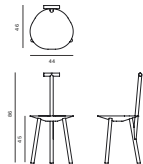

ROLY-POLY LOW TABLE

Material Jesmonite  
 Dimensions: 30(h) x 150(w) x 85(d) cm  
 Weight 30kg  
 Colour Chalk, Charcoal, Chestnut, Cream, Malachite, Mallow, Outdoor, Storm  
 Price RRP £5,900 ex VAT  
 RRP £6,200 ex VAT (Outdoor)

ROLY-POLY NIGHTSTAND

Materials Engineered Wood / Lacquer  
 Dimensions 47.5(h) x 38.5(w) x 32(d) cm  
 Weight 18kg  
 Colour Chalk, Charcoal, Cream, Putty  
 Price RRP £1,800 ex VAT

ROLY-POLY CANTILEVER DRAWER

Materials Engineered Wood / Lacquer  
 Dimensions 20(h) x 50(w) x 50(d) cm  
 Weight 18kg  
 Colour Chalk, Charcoal, Cream, Putty  
 Price RRP £1,900 ex VAT

ROLY-POLY CANTILEVER DESK

Materials Engineered Wood / Lacquer  
 Dimensions 20(h) x 140(w) x 50(d) cm  
 Weight 40kg  
 Colours Chalk, Charcoal, Cream, Putty  
 Price RRP £5,500 ex VAT

SPADE CHAIR

Materials Wood / Rubber Coating  
 Dimensions 86(h) x 44(w) x 46(d) cm  
 Weight 5.5kg  
 Colour Charcoal  
 Price RRP £2,300 ex VAT

SPADE CHAIR ALUMINIUM

Materials Aluminium  
 Dimensions 86(h) x 40(w) x 42(d) cm  
 Weight 11kg  
 Colour Naked, Charcoal  
 Price RRP £3,000 ex VAT