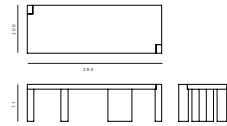

SCULPTURE DINING TABLE

Materials Wood, Veneer, Paint
Dimensions 77(h) x 280(w) x 100(d) cm
Weight 250kg
Colour Marbling Cream Chalk
Price RRP £18,500 ex VAT