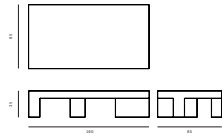

SPADE STOOL

Material Aluminium  
 Dimensions: 45(h) x 42(w) x 41(d) cm  
 Weight 10.5kg  
 Colour Naked, Charcoal  
 Price RRP £2,800 ex VAT  
 RRP £3,000 ex VAT (Charcoal)

SPADE BAR STOOL

Materials Aluminium  
 Dimensions 64(h) x 44(w) x 44(d) cm  
 Weight 19kg  
 Colour Naked, Charcoal  
 Price RRP £3,500 ex VAT  
 RRP £3,800 ex VAT (Charcoal)

CHUBBY BENCH

Materials Jesmonite  
 Dimensions 50(h) x 160(w) x 40(d) cm  
 Weight 30kg  
 Colour Chalk, Charcoal, Chestnut, Cream, Malachite, Mallow, Outdoor, Storm  
 Price RRP £5,900 ex VAT  
 RRP £6,100 ex VAT (Outdoor)

ELEMENT FAMILY

Materials Jesmonite  
 Cube 40(h) x 75(w) x 75(d) cm  
 20kg, 18kg, 30kg  
 Sphere 40(h) x 75(d) x 75(d) cm  
 18kg, 30kg  
 Cylinder 40(h) x 200(w) x 50(d) cm  
 30kg  
 Colour Chalk, Charcoal, Chestnut, Cream, Malachite, Mallow, Outdoor, Storm  
 Price RRP £14,500 ex VAT  
 RRP £16,000 ex VAT (Outdoor)

SCULPTURE DINING TABLE

Materials Wood, Veneer, Paint  
 Dimensions 77(h) x 280(w) x 100(d) cm  
 Weight 250kg  
 Colour Marbling Cream Chalk  
 Price RRP £18,500 ex VAT

SCULPTURE COFFEE TABLE

Materials Wood, Veneer, Paint  
 Dimensions 35(h) x 160(w) x 85(d) cm  
 Weight 50kg  
 Colour Marbling Cream Chalk  
 Price RRP £10,000 ex VAT