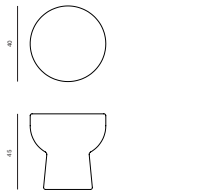

## ROLY-POLY CHAIR

Materials	Fibre Glass
Dimensions	61(h) x 85(w) x 59(d) cm
Weight	13kg
Colour	Chestnut, Chestnut Raw, Raw, Charcoal, Charcoal Raw, Cream, Malachite, Mallow
Price	RRP £6,100 ex VAT

## ROLY-POLY CHAIR ALUMINIUM

Material	Aluminium
Dimensions:	61(h) x 85(w) x 59(d) cm
Weight	60kg
Colour	Naked
Price	RRP £12,000 ex VAT

## ROLY-POLY DINING CHAIR

Materials	Fibreglass
Dimensions	75(h) x 68(w) x 50(d) cm
Weight	12kg
Colour	Chestnut, Chestnut Raw, Raw, Charcoal, Charcoal Raw, Cream, Malachite, Mallow
Price	RRP £5,200 ex VAT

## ROLY-POLY STOOL

Materials	Fibreglass
Dimensions	45(h) x 40(w) x 40(d) cm
Weight	4kg
Colour	Chestnut, Chestnut Raw, Raw, Charcoal, Charcoal Raw, Cream, Malachite, Mallow
Price	RRP £2,300 ex VAT