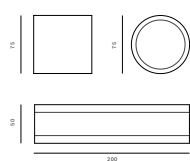

ELEMENT FAMILY

Materials Jesmonite
Cube 40(h) x 75(w) x 75(d) cm
20kg, 18kg, 30kg
Sphere 40(h) x 75(d) x 75(d) cm
18kg, 30kg
Cylinder 40(h) x 200(w) x 50(d) cm
30kg
Colour Chalk, Charcoal, Chestnut, Cream, Malachite, Mallow, Outdoor, Storm
Price RRP £14,500 ex VAT
RRP £16,000 ex VAT (Outdoor)