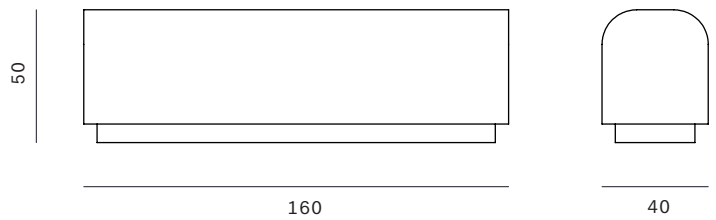

CHUBBY BENCH / PLASTER / STORM

Reinforced plaster
160cm (w) x 40 (d) x 50 cm (h)

toogood