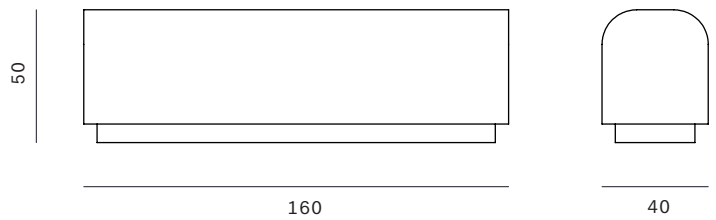

CHUBBY BENCH / PLASTER / CREAM

Reinforced plaster
160cm (w) x 40 (d) x 50 cm (h)

toogood