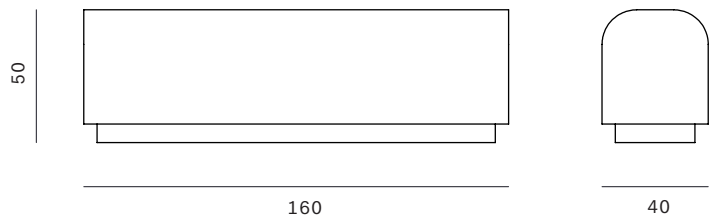

CHUBBY BENCH / PLASTER / CHARCOAL

Reinforced plaster
160cm (w) x 40 (d) x 50 cm (h)

foogood