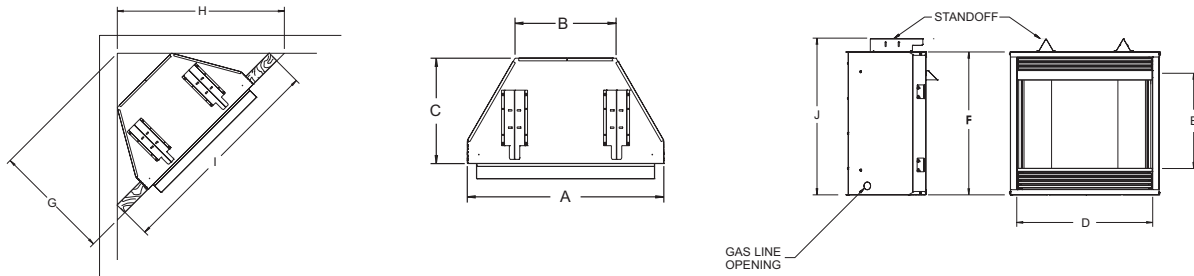

Vail Fireplace Dimensions (in inches)

Model	A	B	C	D	E	F	G	H	I	J
VFP24FP	22 5/8	17 1/4	11	21	17 9/16	26 1/2	19 1/2	27 3/4	37 1/2	N/A
VFD26FP/FM	30	25	13 1/8	26	18 1/8	30 1/4	25 1/2	36 1/4	51 1/4	N/A
VFP32BP	34	29	17 3/8	31	22 7/8	32 3/4	31 7/8	45 1/8	63 3/4	35 3/4
VFP36BP	39	34	17 3/8	36	24 7/8	34 3/4	34 3/8	48 5/8	68 3/4	37 3/4

Drawings vary by product. Check owner's manual for specific product dimensions.

Vail Fireplace Framing Dimensions (in inches)

Model	Framing Width	Framing Height	Framing Depth
VFP24FP	23 1/4	27	11 1/2
VFD26FP/FM	30 1/2	30 3/4	13 1/4
VFP32BP	34 1/2	36 1/4	17 7/8
VFP36BP	39 1/2	38 1/4	17 7/8

Vail Mantel Dimensions (in inches)

Model	A Top Width	B Top Depth	C Height	D Cabinet Width	E Cabinet Depth	F Opening Width	G Opening Height	H Inside Depth	I Base Width	J Base Depth	K Base Height	L Corner Depth	Fits
EMF22	37 3/4	13 1/4	38 1/2	35	12 1/2	23	26 3/4	11 1/2	26 3/8	16 1/8	3 5/8		Vail 24
EMBF1S	58 1/8	22 3/4	51 3/4	49	19 1/8	34 5/8	33 7/8	18 5/8	38 1/2	23	3 5/8		Vail Premium 32
EMBF3S	63 7/8	26 1/2	54	55 1/4	22 5/8	40 3/4	35 3/4	21 7/8	44 1/2	26 1/8	3 5/8		Vail Premium 36
EMBF11S	48	18 1/8	41 1/4	39 3/4	14 3/4	30 1/4	30 5/8	13 3/4	41 1/4	16 1/2	3 5/8		Vail 26
EMC22	43 3/8	25 1/4	38 5/8	40 5/8	31	23	26 3/4	24 3/8	24 1/2	11 7/8	3 1/4	30 3/8	Vail 24
EMBC1S	63	37 3/8	51 7/8	57 3/4	45 3/4	34 5/8	33 7/8	33 3/4	38 5/8	20 5/8	3 1/4	40 3/8	Vail Premium 32
EMBC3S	69	40 1/4	53 3/8	64	49	40 3/4	35 3/4	36 1/2	44 3/8	20 5/8	3 1/4	43	Vail Premium 36
EMBC11S	55 3/4	33 3/4	41 1/4	49 7/8	40 3/4	30 1/4	30 5/8	31	41 1/8	16 5/8	3 5/8	33 7/8	Vail 26

Mantels available in cherry, dark oak, oak, white, and unfinished hardwood. See Owner's Manual for Vail Peninsula Mantel specifications.