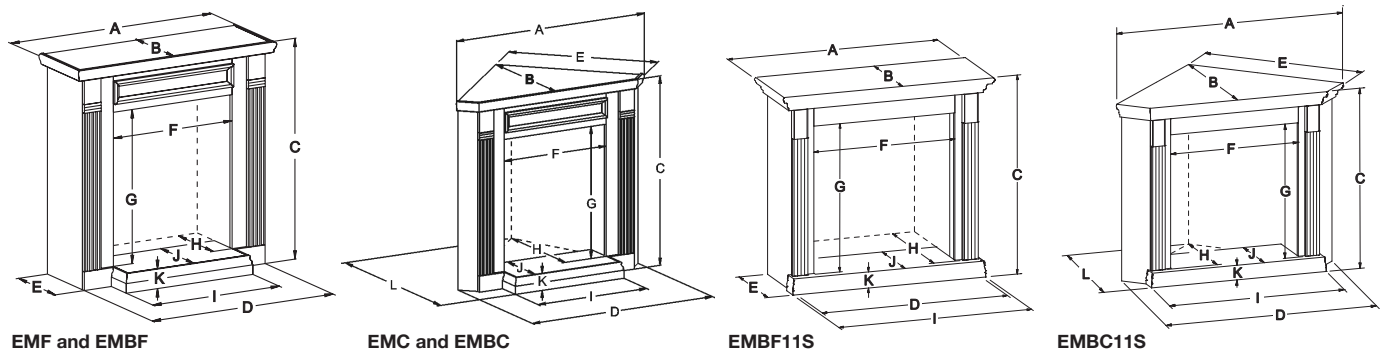

Gas Inlet for All Models		Warranty for All Models
Type of Gas	Natural or LP	All parts carry a five-year limited warranty with a five-year limited labor warranty. All remote controls carry a one-year limited warranty.
Iron Pipe Size (N.P.T.)	1/2 inch	
Ignition System	Standing Pilot/Piezo or Intermittent Pilot	

Empire is committed to continuous product improvement; specifications are subject to change without notice. Dimensions in this brochure are approximate; read and follow the framing dimensions in the owners manual supplied with your Empire product. Flame size, shape, and color will vary from photos.

Empire Comfort Systems Inc.
918 Freeburg Ave.
Belleville, IL 62220-2623
info@empirecomfort.com
WMH-00550 6/14/19