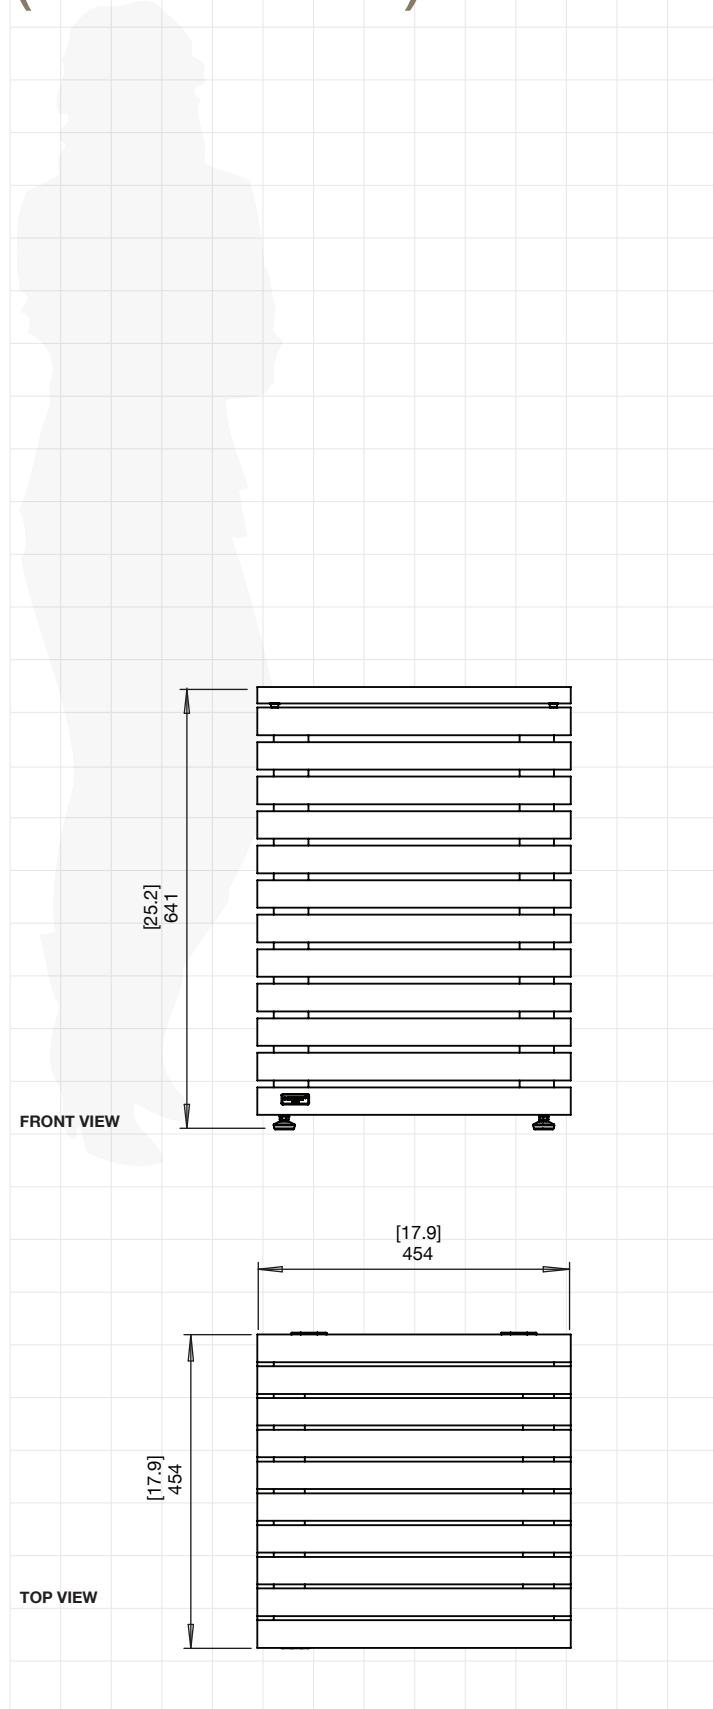

Tank (teak wood)