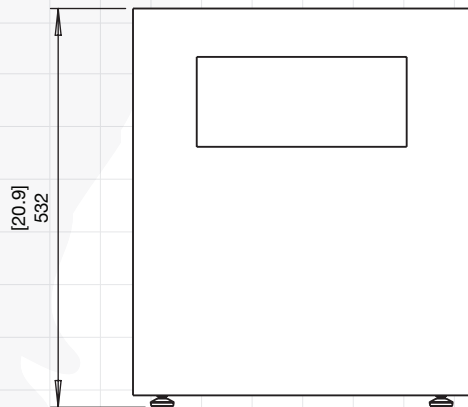

Tank (concrete)

FRONT VIEW

TOP VIEW

Application	Indoor & Outdoor	
Materials	Fluid Concrete Technology	
Weight	20kg [44lbs]	
Colours & SKU's	 Natural	ESF.2.A.TAN.NA
	 Bone	ESF.2.A.TAN.BO
	 Graphite	ESF.2.A.TAN.GH
Optional Accessories	Outdoor Covers	

Tank is perfectly sized to discreetly hide a LPG tank while also doubling as a functional and impactful side table or stool. Its finish makes for discreet integration into surrounding decor while its light-weight and built-in handles make for easy relocation.

Tank (teak wood)

Application	Outdoor and Indoor
Materials	Teak Wood
Weight (approx)	Teak 22kg [48.4lbs]
Teak SKU	 Natural (Oiled) ESF.5.A.TAN.TN
Optional Accessories	Outdoor Covers

Tank is perfectly sized to discreetly hide a LPG tank while also doubling as a functional and impactful side table or stool. Our new industry-exclusive teak finish is made of the strongest and most durable hardwood available. Its natural oil repels water keeping it from warping, cracking, or becoming brittle.