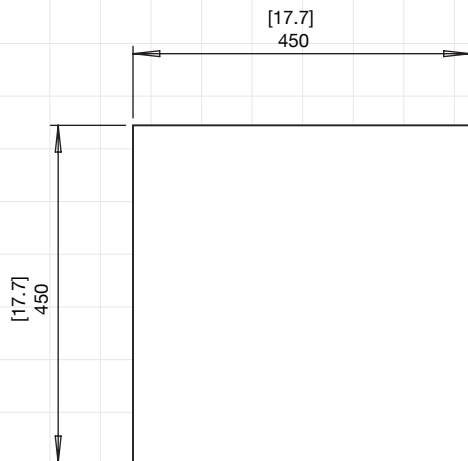

Tank (concrete)

FRONT VIEW

TOP VIEW

Application	Indoor & Outdoor	
Materials	Fluid Concrete Technology	
Weight	20kg [44lbs]	
Colours & SKU's	 Natural	ESF.2.A.TAN.NA
	 Bone	ESF.2.A.TAN.BO
	 Graphite	ESF.2.A.TAN.GH
Optional Accessories	Outdoor Covers	

Tank is perfectly sized to discreetly hide a LPG tank while also doubling as a functional and impactful side table or stool. Its finish makes for discreet integration into surrounding decor while its light-weight and built-in handles make for easy relocation.

Tank (teak wood)

Application	Outdoor and Indoor
Materials	Teak Wood
Weight (approx)	Teak 22kg [48.4lbs]
Teak SKU	 Natural (Oiled) ESF.5.A.TAN.TN
Optional Accessories	Outdoor Covers

Tank is perfectly sized to discreetly hide a LPG tank while also doubling as a functional and impactful side table or stool. Our new industry-exclusive teak finish is made of the strongest and most durable hardwood available. Its natural oil repels water keeping it from warping, cracking, or becoming brittle.