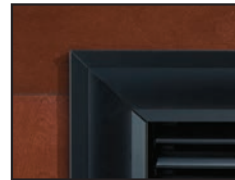

Extruded Aluminum Frames

Not available for Peninsula models.

Matte Black
(Shown on Cherry Mantel)