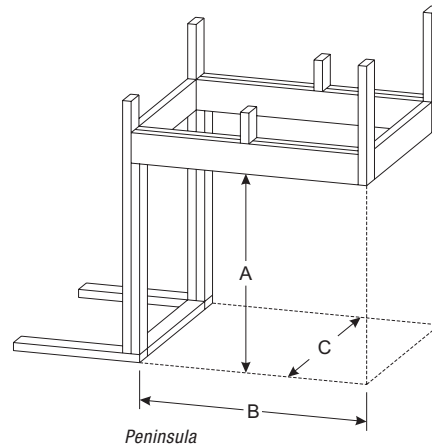

Minimum Framing Dimensions for Multisided Models *(in inches)*

Model	A	B	C
DVP36PP	41-1/2	39	23
DVP36SP	41-1/2	40	23

See owners manual for complete dimensions.