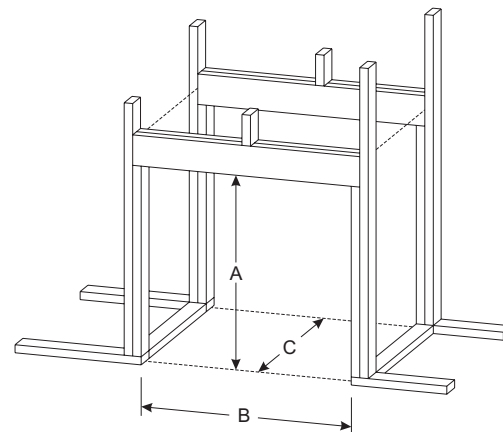

Peninsula

See-Through

Warranty for All Models

10-year limited warranty on combustion chamber; limited lifetime on glass.
All other parts carry a 3-year limited warranty.
All Remote Controls carry a 1-year limited warranty.

All direct-vent fireplaces manufactured after January 1, 2015, must be installed with a barrier screen to prevent accidental contact with hot glass. Depending on the fireplace model, the barrier screens are available separately or incorporated into decorative fronts. See owner's manual for details.

Refer to your Owner's Manual for complete installation and safety information.

Gas Inlet for All Models

Type of Gas	Natural or LP
Iron Pipe Size (N.P.T.)	1/2 inch

Empire is committed to continuous product improvement; specifications are subject to change without notice. Dimensions in this brochure are approximate; read and follow the framing dimensions in the owners manual supplied with your Empire product. Flame size, shape, and color will vary from photos.

Member of the following industry associations:

This appliance is design-certified to the ANSI standard by:

SINCE 1932

Empire Comfort Systems Inc.
918 Freeburg Ave.
Belleville, IL 62220-2623
info@empirecomfort.com

WMH-00641 2/12/19

The Empire Comfort Systems and White Mountain Hearth names and logos are registered U.S. trademarks.