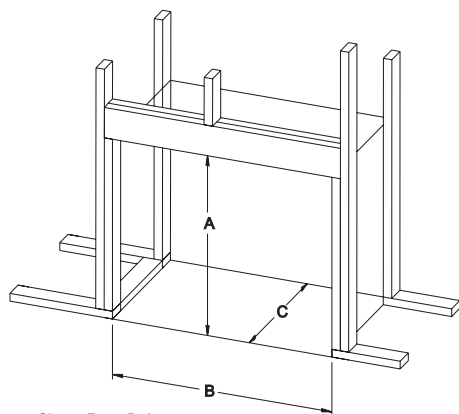

Minimum Framing Dimensions for Deluxe, Premium, & Luxury Models *(in inches)*

Model	A	B	C
DVD32FP	35-3/4	34-3/8	16-3/8
DVD36FP	35-3/4	37-3/8	16-3/8
DVD42FP	37-3/4	43-3/8	16-3/8
DVD48FP	37-3/4	49-3/8	16-3/8
DVP36FP	37-3/4	39-3/8	19-7/8
DVCD32FP	39	35-1/4	18
DVCD36FP	39	38-1/4	18
DVCD42FP	41	44-1/4	18
DVP42FP	37-3/4	43-3/8	19-7/8
DVP48FP	37-3/4	49-3/8	19-7/8
DVX36FP	40-7/8	39-3/8	19-7/8
DVX42FP	40-7/8	43-3/8	19-7/8

See owners manual for complete dimensions.

Deluxe, Clean-Face Deluxe, Premium, and Luxury