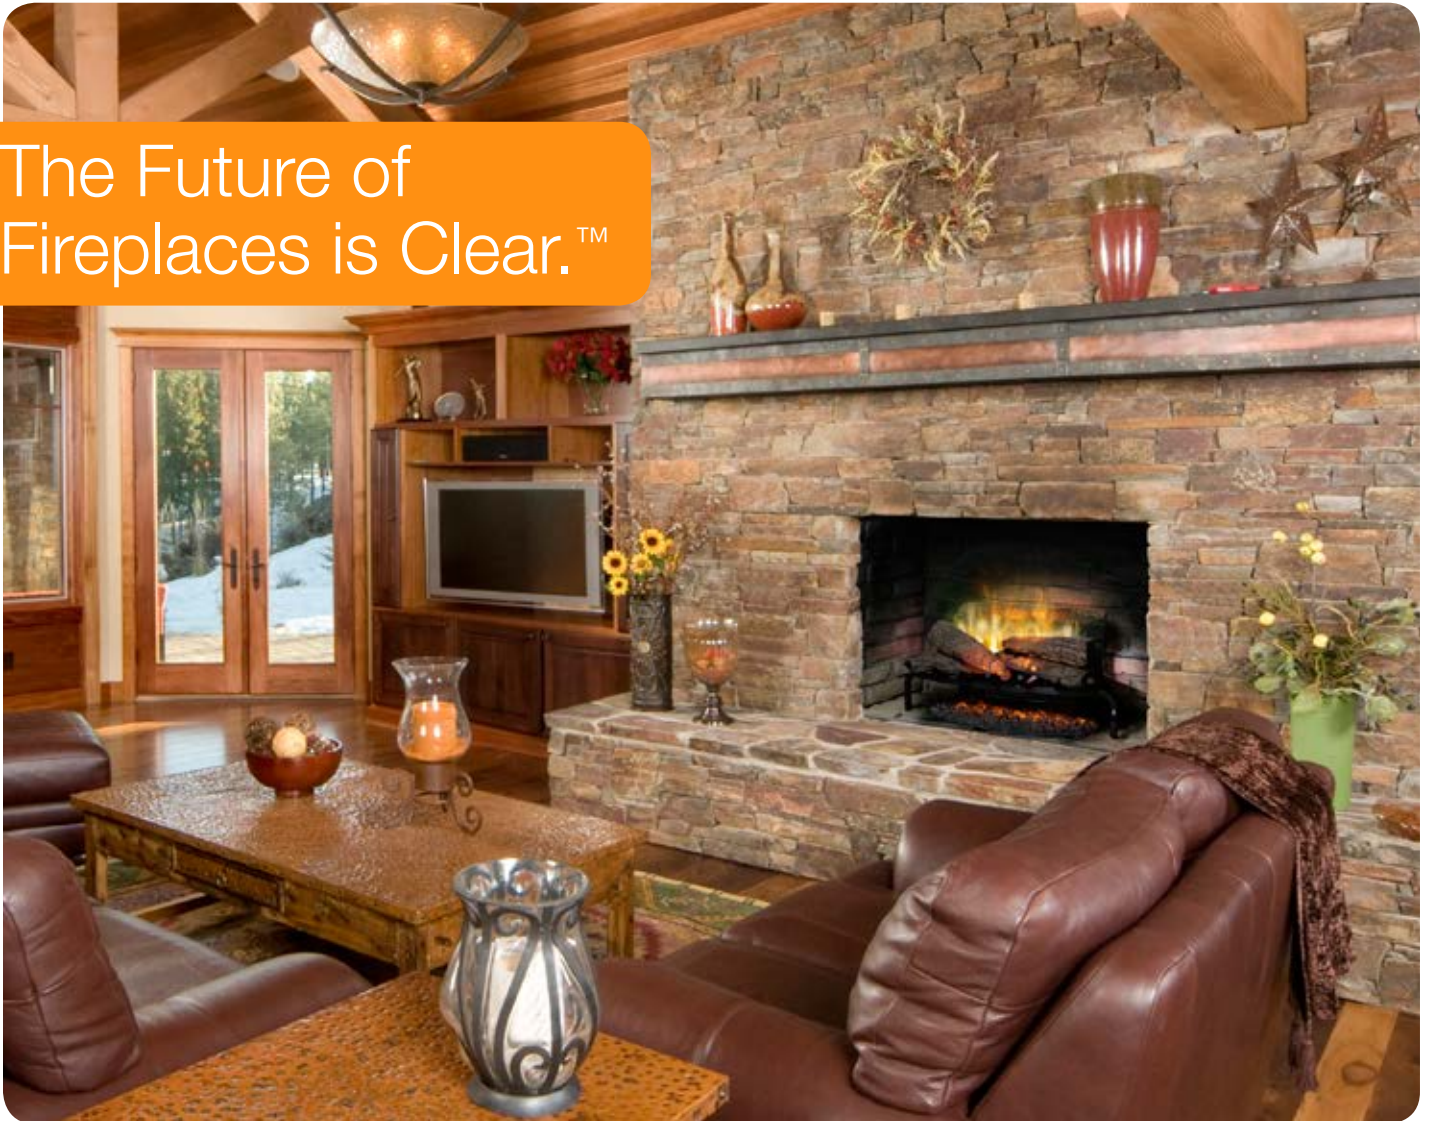

## Revillusion™

25" Plug-in Electric Log Set

RLG25

The Future of  
Fireplaces is Clear.™

More than the addition of new features, Revillusion is a completely new way of looking at fireplaces. Gaze through the lifelike flames to the back of the firebox, revealing the natural character that gives a wood-burning fireplace its charm. Enjoy the look of a fireplace cut straight from the pages of a magazine by choosing Revillusion; clearly a better fireplace.

### Features

-  **Revillusion™ Flame Technology**  
Flames are larger, brighter and more random, appearing from within the logs.
-  **Mirage™ Flame Panel**  
Partially frosted acrylic panel is clearly better than a mirror, showing only dazzling flames and no reflections.
-  **ThruView™ Full-depth Design**  
See clear through the flames to the back of a masonry fireplace for a more authentic experience.
-  **Mood Lighting**  
Customize the firebox glow with a choice of warm hues, plus midnight mode.
-  **Color Enhancement**  
Adjust the flame base color to red or blue.
-  **Heat On Demand**  
Enjoy the heater without the flames to warm up your room.
-  **Brightness and Flicker**  
Adjust light level to suit the room and choose flicker effect for enhanced firelight.
-  **Realogs™ Plus**  
A full grate of life-size hardwood-cast logs, tiered for greater depth.
-  **Hidden Heat**  
Fan-forced ceramic heater provides hidden comfort for small spaces.
-  **All-season Flames**  
Enjoy the unique charm of a fireplace 365 days a year using the flames without the heat.
-  **Just Plug It In**  
Simply plug into any standard household outlet for instant ambiance.
-  **Low Carbon Footprint**  
The most sustainable fireplace option; no emissions and 100% efficient.