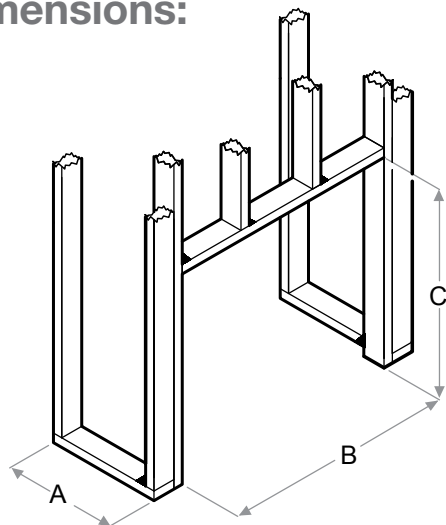

Framing Dimensions:

NOTE: The materials used for the finished surround must be cut to precise dimensions as the 1/2" (1.3 cm) self trimming flange is only to create a finished appearance.

RBF36

A	B	C	D	E	F
12-1/2" (31.8 cm)	36-5/8" (93.0 cm)	26-1/4" (66.5 cm)	60" (152.4 cm)	42-1/2" (108.0 cm)	42-1/2" (108.0 cm)