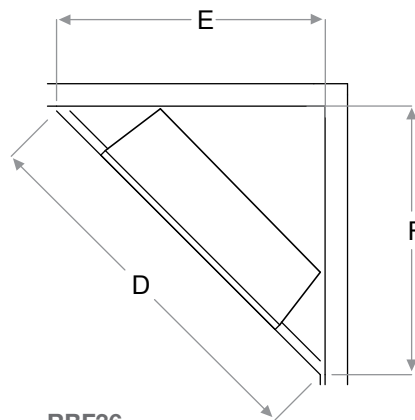

### Accessories

RBFGLOSS36 - 36" Tempered Front Glass  
Dimensions:  
35-1/8" W x 22-1/8" H x 3/8" D  
(89.1 cm x 56.1 cm x 1.1 cm)

RBFDOOR36 - 36" Functional Doors  
with Tempered Glass  
Dimensions:  
39-3/4" W x 27-1/4" H x 1-1/4" D  
(101.1 cm x 69.4 cm x 3.7 cm)

RBFPLUG

RBFL42BR - Birch Log Set  
Dimensions:  
26-1/2" W x 11-1/8" H x 11" D  
(67.2 cm x 28.1 cm x 27.9 cm)

RBFL42FC - Fresh Cut Log Set  
Dimensions:  
26-1/2" W x 11-1/8" H x 11" D  
(67.2 cm x 28.1 cm x 27.9 cm)

### Framing Dimensions:

**NOTE:** The materials used for the finished surround must be cut to precise dimensions as the 1/2" (1.3 cm) self trimming flange is only to create a finished appearance.

RBF36

A	B	C	D	E	F
12-1/2" (31.8 cm)	36-5/8" (93.0 cm)	26-1/4" (66.5 cm)	60" (152.4 cm)	42-1/2" (108.0 cm)	42-1/2" (108.0 cm)