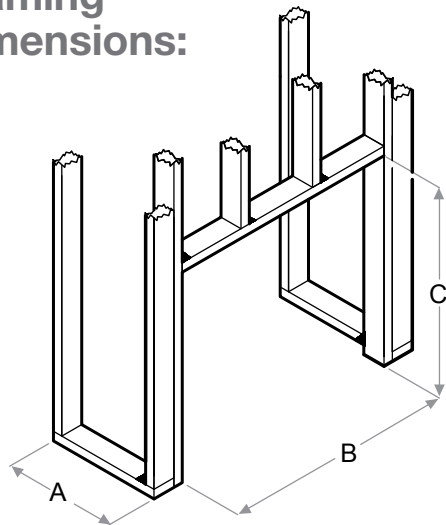

Accessories

RBFGLOSS36P - 36" Tempered Front Glass
Dimensions:
35-1/8" W x 26-5/8" H x 3/8" D
(89.1 cm x 67.5 cm x 1.1 cm)

RBFDOOR36P - 36" Functional Doors
with Tempered Glass
Dimensions:
39-3/4" W x 31-3/4" H x 1-1/4" D
(101.1 cm x 80.8 cm x 3.7 cm)

RBFPLUG

RBFL42BR - Birch Log Set
Dimensions:
26-1/2" W x 11-1/8" H x 11" D
(67.2 cm x 28.1 cm x 27.9 cm)

RBFL42FC - Fresh Cut Log Set
Dimensions:
26-1/2" W x 11-1/8" H x 11" D
(67.2 cm x 28.1 cm x 27.9 cm)

Framing Dimensions:

NOTE: The materials used for the finished surround must be cut to precise dimensions as the 1/2" (1.3 cm) self trimming flange is only to create a finished appearance.

RBF36P

A	B	C	D	E	F
12-1/2" (31.8 cm)	36-5/8" (93.0 cm)	30-5/8" (77.8 cm)	60" (152.4 cm)	42-1/2" (108.0 cm)	42-1/2" (108.0 cm)