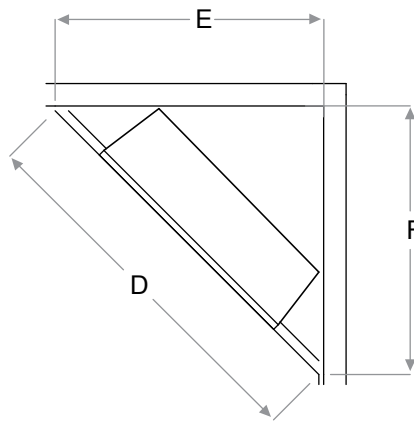

Accessories

RBFGLOSS36P - 36" Tempered Front Glass
Dimensions:
35-1/8" W x 26-5/8" H x 3/8" D
(89.1 cm x 67.5 cm x 1.1 cm)

RBFDOOR36P - 36" Functional Doors
with Tempered Glass
Dimensions:
39-3/4" W x 31-3/4" H x 1-1/4" D
(101.1 cm x 80.8 cm x 3.7 cm)

RBFPLUG

RBFL42BR - Birch Log Set
Dimensions:
26-1/2" W x 11-1/8" H x 11" D
(67.2 cm x 28.1 cm x 27.9 cm)

RBFL42FC - Fresh Cut Log Set
Dimensions:
26-1/2" W x 11-1/8" H x 11" D
(67.2 cm x 28.1 cm x 27.9 cm)

Framing Dimensions:

NOTE: The materials used for the finished surround must be cut to precise dimensions as the 1/2" (1.3 cm) self trimming flange is only to create a finished appearance.

RBF36P

A	B	C	D	E	F
12-1/2" (31.8 cm)	36-5/8" (93.0 cm)	30-5/8" (77.8 cm)	60" (152.4 cm)	42-1/2" (108.0 cm)	42-1/2" (108.0 cm)