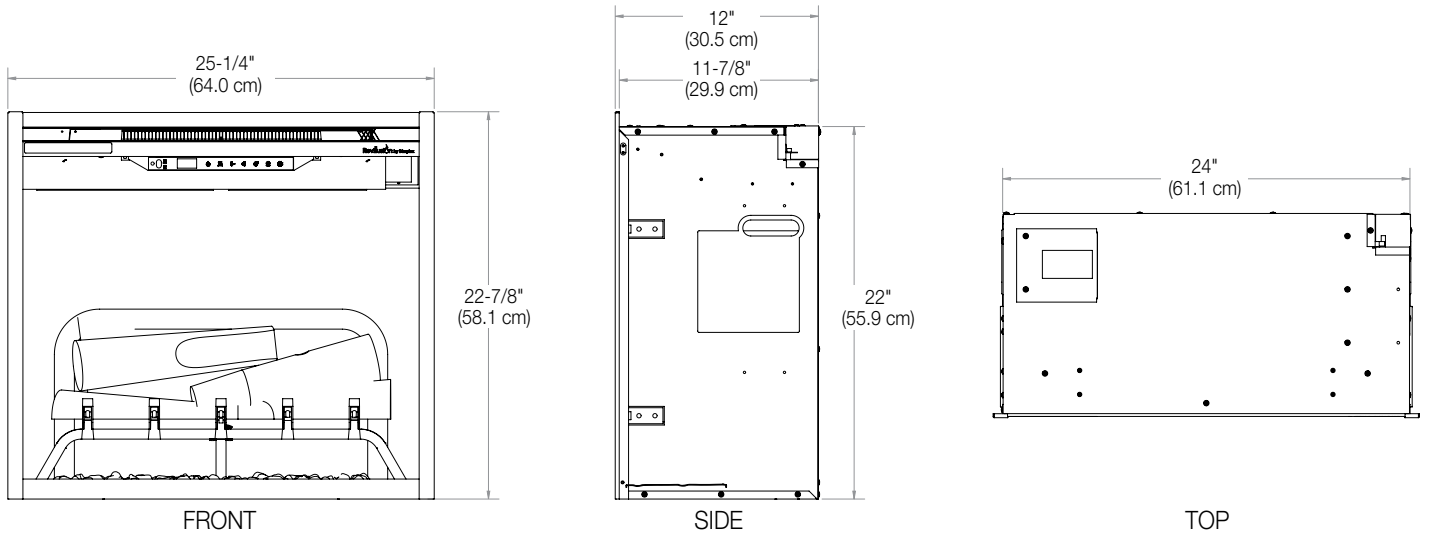

Revillusion®

24" Built-in Electric Firebox / Fireplace Insert RBF24

Product Dimensions: