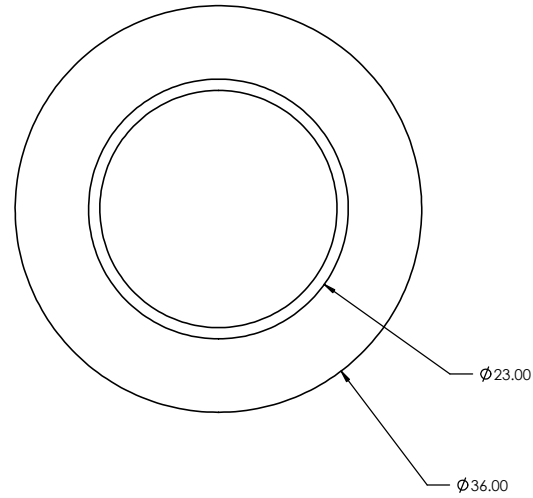

**-PRODUCT SPECIFICATIONS-**

MODEL: CILINDRO  
APPLICATION: OUTDOORS  
FUEL SOURCE: PROPANE GAS OR NATURAL GAS  
IGNITION TYPE: MANUAL  
SHELL MATERIAL: GFRC  
WEIGHT: 250 LBS  
FUEL OUTPUT CAPACITY: 65,000 BTU/HR