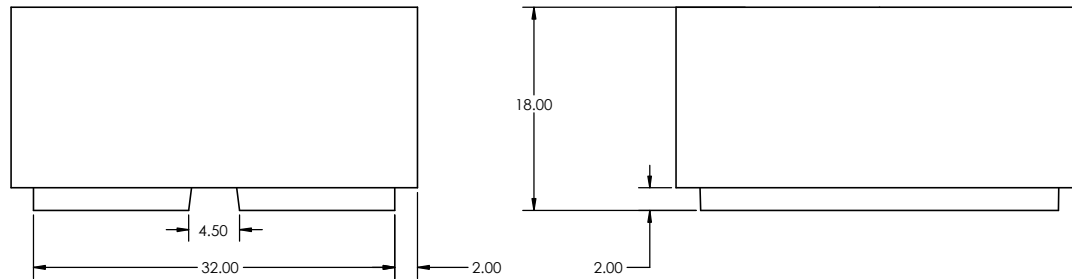

**-PRODUCT SPECIFICATIONS-**

MODEL: CILINDRO  
APPLICATION: OUTDOORS  
FUEL SOURCE: PROPANE GAS OR NATURAL GAS  
IGNITION TYPE: MANUAL  
SHELL MATERIAL: GFRC  
WEIGHT: 250 LBS  
FUEL OUTPUT CAPACITY: 65,000 BTU/HR