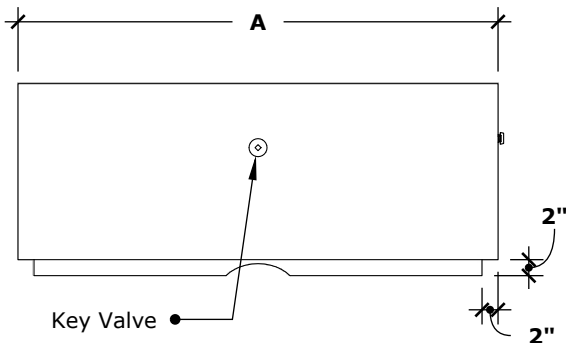

## GFRC CONCRETE

**FRONT VIEW**

scale: 1/2" = 1'-0" (1:24)

**RIGHT VIEW**

scale: 1/2" = 1'-0" (1:24)

**TOP VIEW**

scale: 1/2" = 1'-0" (1:24)

**UNDERSIDE VIEW**

scale: 1/2" = 1'-0" (1:24)

SKU	A	B	C	D	E	F	G	H	BTU
OPT-2448	48"	24"	24"	31"	11"	24"	40"	16"	65,000
OPT-2460	60"	24"	24"	42"	11"	36"	52"	16"	65,000

Fire Pit Material: GFRC Concrete  
 Pan Material: 304 Stainless Steel  
 Burner Material: 304 Stainless Steel