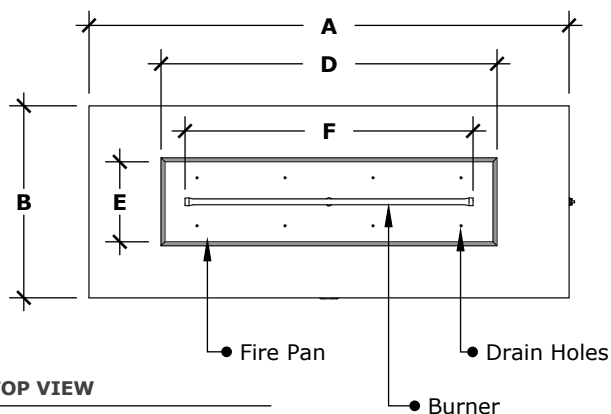

## GFRC CONCRETE

**FRONT VIEW**

scale: 1/2" = 1'-0" (1:24)

**RIGHT VIEW**

scale: 1/2" = 1'-0" (1:24)

**TOP VIEW**

scale: 1/2" = 1'-0" (1:24)

**UNDERSIDE VIEW**

scale: 1/2" = 1'-0" (1:24)

SKU	A	B	C	D	E	F	G	H	BTU
OPT-2448	48"	24"	24"	31"	11"	24"	40"	16"	65,000
OPT-2460	60"	24"	24"	42"	11"	36"	52"	16"	65,000

Fire Pit Material: GFRC Concrete  
 Pan Material: 304 Stainless Steel  
 Burner Material: 304 Stainless Steel