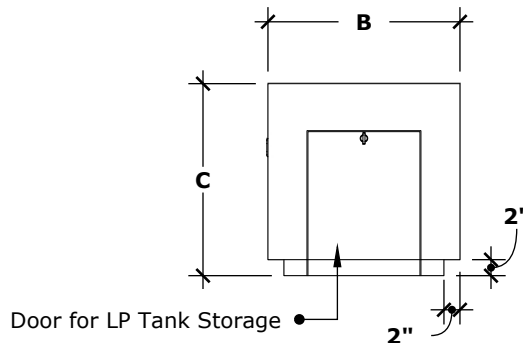

## GFRC CONCRETE

**FRONT VIEW**

scale: 1/2" = 1'-0" (1:24)

**RIGHT VIEW**

scale: 1/2" = 1'-0" (1:24)

**TOP VIEW**

scale: 1/2" = 1'-0" (1:24)

**UNDERSIDE VIEW**

scale: 1/2" = 1'-0" (1:24)

SKU	A	B	C	D	E	F	G	H	BTU
OPT-2448	48"	24"	24"	31"	11"	24"	40"	16"	65,000
OPT-2460	60"	24"	24"	42"	11"	36"	52"	16"	65,000

Fire Pit Material: GFRC Concrete  
 Pan Material: 304 Stainless Steel  
 Burner Material: 304 Stainless Steel