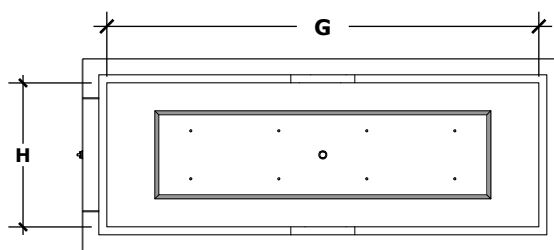

## GFRC CONCRETE

**FRONT VIEW**

scale: 1/2" = 1'-0" (1:24)

**RIGHT VIEW**

scale: 1/2" = 1'-0" (1:24)

**TOP VIEW**

scale: 1/2" = 1'-0" (1:24)

**UNDERSIDE VIEW**

scale: 1/2" = 1'-0" (1:24)

SKU	A	B	C	D	E	F	G	H	BTU
OPT-2448	48"	24"	24"	31"	11"	24"	40"	16"	65,000
OPT-2460	60"	24"	24"	42"	11"	36"	52"	16"	65,000

Fire Pit Material: GFRC Concrete  
 Pan Material: 304 Stainless Steel  
 Burner Material: 304 Stainless Steel