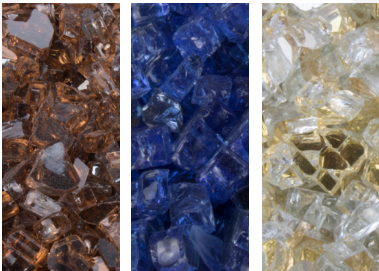

FIRE MEDIA

MANY COLORS AVAILABLE
COMES IN 25 LBS. BAGS