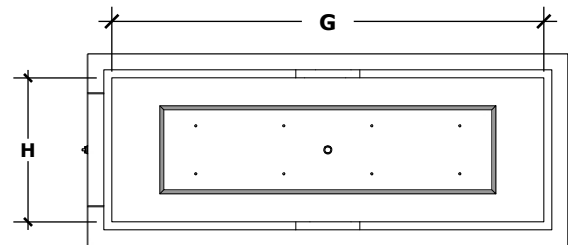

UNDERSIDE VIEW

scale: 1/2" = 1'-0" (1:24)

SKU	A	B	C	D	E	F	G	H	BTU
OPT-2448	48"	24"	24"	31"	11"	24"	40"	16"	65,000
OPT-2460	60"	24"	24"	42"	11"	36"	52"	16"	65,000

Fire Pit Material: GFRC Concrete
Pan Material: 304 Stainless Steel
Burner Material: 304 Stainless Steel

Match Lit Unit Includes: Pan, Burner, Gas Orifice, Gas Hoses, Key Valve, Key,

110v Ignition Unit Includes: Pan, Burner, Gas Orifice, Gas Hoses, Key Valve, Key, Plug & Play Electronic Valve, Pilot Igniter.

110V ELECTRONIC IGNITION CERTIFICATION
ANSI Z21.97-(2017) / CSA 2.41-(2017)