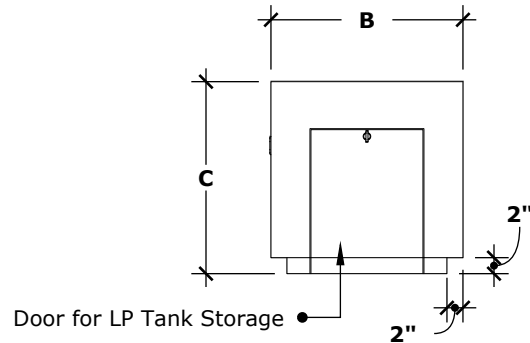

CANVAS COVERS

PROTECT YOUR FIRE PIT WITH A
DURABLE & LONG-LASTING COVER

PISMO FIRE PIT

GFRC CONCRETE

FRONT VIEW

scale: 1/2" = 1'-0" (1:24)

RIGHT VIEW

scale: 1/2" = 1'-0" (1:24)