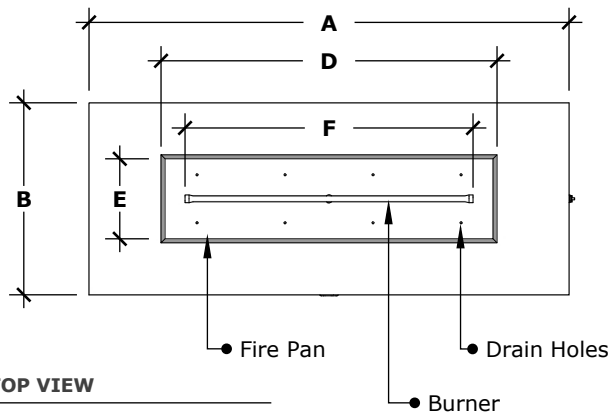

TOP VIEW

scale: 1/2" = 1'-0" (1:24)

UNDERSIDE VIEW

scale: 1/2" = 1'-0" (1:24)

SKU	A	B	C	D	E	F	G	H	BTU
OPT-2448	48"	24"	24"	31"	11"	24"	40"	16"	65,000
OPT-2460	60"	24"	24"	42"	11"	36"	52"	16"	65,000

Fire Pit Material: GFRC Concrete
 Pan Material: 304 Stainless Steel
 Burner Material: 304 Stainless Steel