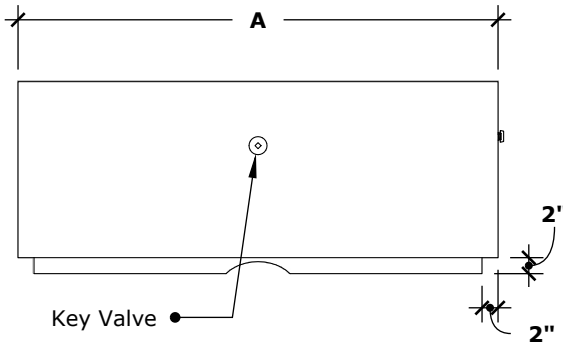

PISMO FIRE PIT

GFRC CONCRETE

FRONT VIEW

scale: 1/2" = 1'-0" (1:24)