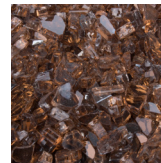

**Need a custom piece for your fire pit? TOP can make it!
Send your inquires to your local sales rep or to sales@theoutdoorplus.com**

Fire Media	
SKU	Product Description
OPT-701	½"- 1" Black Fire Glass 25 LBS.
OPT-706	½"- 1" Turquoise Fire Glass 25 LBS.
OPT-702	½"- 1" Blue Fire Glass 25 LBS.
OPT-708	½"- 1" Amber Fire Glass 25 LBS.
OPT-144BL	¼" Black Reflective Fire Glass 25 LBS.
OPT-138C	¼" Copper Reflective Fire Glass 25 LBS.
OPT-144GL	¼" Gold Reflective Fire Glass 25 LBS.
OPT-144CB	¼" Cobalt Reflective Fire Glass 25 LBS.
OPT-PL-50	2"-3" Polished Lava Rock 50 LBS.
OPT-150-50	1" Lava Rock Chunks 50 LBS.

AMBER FIRE GLASS

BLACK FIRE GLASS

COBALT FIRE GLASS

TURQUOISE FIRE GLASS

BLUE REFLECTIVE FIRE GLASS

COPPER REFLECTIVE FIRE GLASS

BLACK REFLECTIVE FIRE GLASS

GOLD REFLECTIVE FIRE GLASS