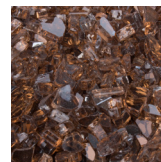

Need a custom piece for your fire pit? TOP can make it!
Send your inquires to your local sales rep or to sales@theoutdoorplus.com

Fire Media	
SKU	Product Description
OPT-701	1/2"- 1" Black Fire Glass 25 LBS.
OPT-706	1/2"- 1" Turquoise Fire Glass 25 LBS.
OPT-702	1/2"- 1" Blue Fire Glass 25 LBS.
OPT-708	1/2"- 1" Amber Fire Glass 25 LBS.
OPT-144BL	1/4" Black Reflective Fire Glass 25 LBS.
OPT-138C	1/4" Copper Reflective Fire Glass 25 LBS.
OPT-144GL	1/4" Gold Reflective Fire Glass 25 LBS.
OPT-144CB	1/4" Cobalt Reflective Fire Glass 25 LBS.
OPT-PL-50	2"-3" Polished Lava Rock 50 LBS.
OPT-150-50	1" Lava Rock Chunks 50 LBS.

AMBER FIRE GLASS

BLACK FIRE GLASS

COBALT FIRE GLASS

TURQUOISE FIRE GLASS

BLUE REFLECTIVE FIRE GLASS

COPPER REFLECTIVE FIRE GLASS

BLACK REFLECTIVE FIRE GLASS

GOLD REFLECTIVE FIRE GLASS