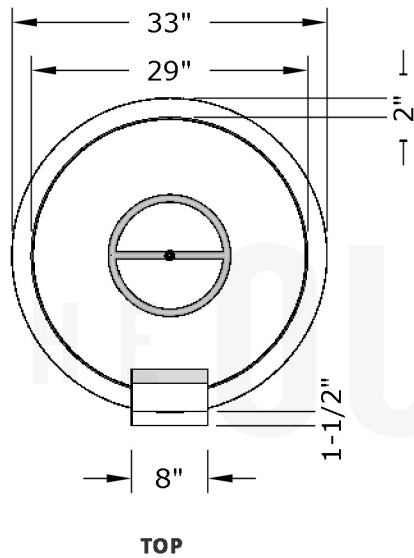

**Replacement Part Numbers**

**Sedona - 33" Fire & Water Bowl**

<b>Page Number</b>	1 of 1
<b>Author:</b> Bryant Uribe	4/13/2018
<b>Approved By:</b> Gabriel Estrada	4/13/2018

<b>Part Number</b>	OPT-33RFWM
<b>Material</b>	GFRC
<b>Finishes</b>	Black, Ash, Gray, Limestone, Chocolate, Brow, Vanilla
<b>Gas Type</b>	Natural Gas (-NG) or Liquid Propane (-LP)
<b>Weight</b>	170 - 180 lbs.
<b>BTUs</b>	65,000 - 90,000
<b>Suggested Fire Glass</b>	75 lbs.
<b>Access Door</b>	N/A

ITEM NO.	REPLACEMENT PART NUMBER	QTY.
1	OPT-159	1
2	OPT-256	1

**Proprietary & Confidential:** The information contained in this drawing is the sole property of **The Outdoor Plus**. Any reproduction or as a whole without written permission of **The Outdoor Plus** is prohibited.