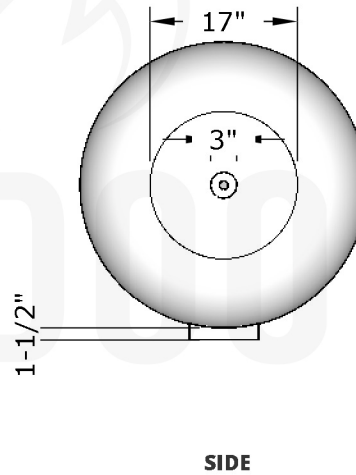

**Replacement Part Numbers**

**Sedona - 33" Fire & Water Bowl**

<b>Page Number</b>	1 of 1
<b>Author:</b> Bryant Uribe	4/13/2018
<b>Approved By:</b> Gabriel Estrada	4/13/2018

<b>Part Number</b>	OPT-33RFWM
<b>Material</b>	GFRC
<b>Finishes</b>	Black, Ash, Gray, Limestone, Chocolate, Brow, Vanilla
<b>Gas Type</b>	Natural Gas (-NG) or Liquid Propane (-LP)
<b>Weight</b>	170 - 180 lbs.
<b>BTUs</b>	65,000 - 90,000
<b>Suggested Fire Glass</b>	75 lbs.
<b>Access Door</b>	N/A

ITEM NO.	REPLACEMENT PART NUMBER	QTY.
1	OPT-159	1
2	OPT-256	1

**Proprietary & Confidential:** The information contained in this drawing is the sole property of **The Outdoor Plus**. Any reproduction or as a whole without written permission of **The Outdoor Plus** is prohibited.