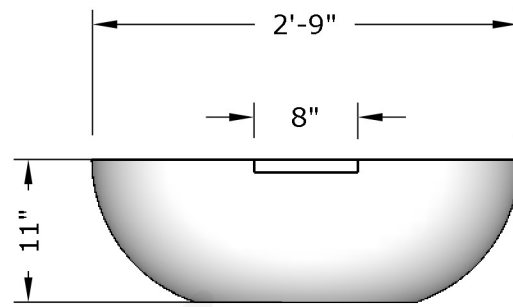

**Replacement Part Numbers**

**Sedona - 33" Fire & Water Bowl**

<b>Page Number</b>	1 of 1
<b>Author:</b> Bryant Uribe	4/13/2018
<b>Approved By:</b> Gabriel Estrada	4/13/2018

<b>Part Number</b>	OPT-33RFWM
<b>Material</b>	GFRC
<b>Finishes</b>	Black, Ash, Gray, Limestone, Chocolate, Brow, Vanilla
<b>Gas Type</b>	Natural Gas (-NG) or Liquid Propane (-LP)
<b>Weight</b>	170 - 180 lbs.
<b>BTUs</b>	65,000 - 90,000
<b>Suggested Fire Glass</b>	75 lbs.
<b>Access Door</b>	N/A

ITEM NO.	REPLACEMENT PART NUMBER	QTY.
1	OPT-159	1
2	OPT-256	1

**Proprietary & Confidential:** The information contained in this drawing is the sole property of **The Outdoor Plus**. Any reproduction or as a whole without written permission of **The Outdoor Plus** is prohibited.