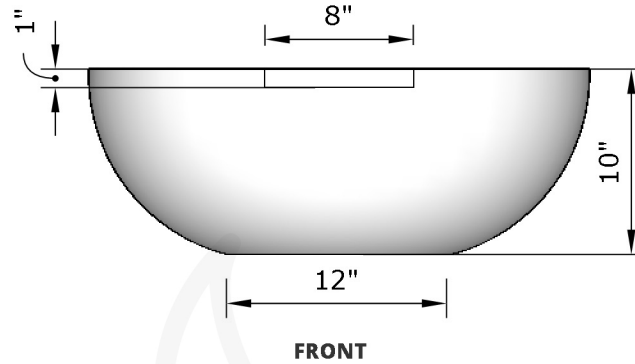

Replacement Part Numbers

Sedona - 27" Fire & Water Bowl

Page Number	1 of 1
Author: Bryant Uribe	4/13/2018
Approved By: Gabriel Estrada	4/13/2018

Part Number	OPT-27RFMW
Material	GFRC
Finishes	Black, Ash, Gray, Limestone, Chocolate, Brow, Vanilla
Gas Type	Natural Gas (-NG) or Liquid Propane (-LP)
Weight	145 lbs. - 155 lbs.
BTUs	55,000 - 65,000
Suggested Fire Glass	50 lbs.
Access Door	N/A

ITEM NO.	REPLACEMENT PART NUMBER	QTY.
1	OPT-158-8	1
2	OPT-SCFW	1

Proprietary & Confidential: The information contained in this drawing is the sole property of **The Outdoor Plus**. Any reproduction or as a whole without written permission of **The Outdoor Plus** is prohibited.