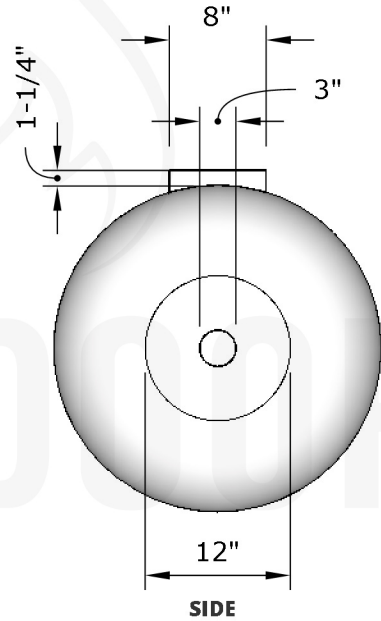

Replacement Part Numbers

Sedona - 27" Fire & Water Bowl

Page Number	1 of 1
Author: Bryant Uribe	4/13/2018
Approved By: Gabriel Estrada	4/13/2018

Part Number	OPT-27RFMW
Material	GFRC
Finishes	Black, Ash, Gray, Limestone, Chocolate, Brow, Vanilla
Gas Type	Natural Gas (-NG) or Liquid Propane (-LP)
Weight	145 lbs. - 155 lbs.
BTUs	55,000 - 65,000
Suggested Fire Glass	50 lbs.
Access Door	N/A

ITEM NO.	REPLACEMENT PART NUMBER	QTY.
1	OPT-158-8	1
2	OPT-SCFW	1

Proprietary & Confidential: The information contained in this drawing is the sole property of **The Outdoor Plus**. Any reproduction or as a whole without written permission of **The Outdoor Plus** is prohibited.