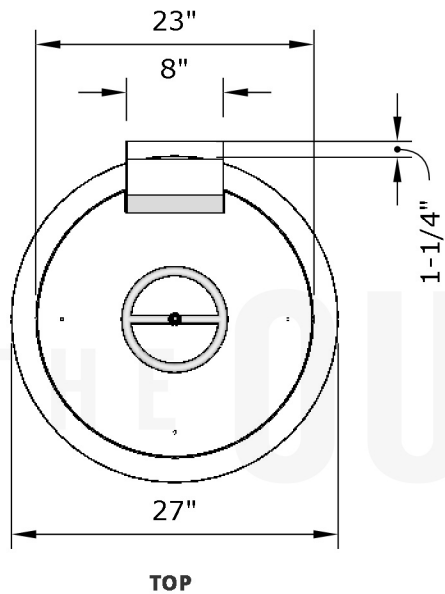

Replacement Part Numbers

Sedona - 27" Fire & Water Bowl

Page Number	1 of 1
Author: Bryant Uribe	4/13/2018
Approved By: Gabriel Estrada	4/13/2018

Part Number	OPT-27RFMW
Material	GFRC
Finishes	Black, Ash, Gray, Limestone, Chocolate, Brow, Vanilla
Gas Type	Natural Gas (-NG) or Liquid Propane (-LP)
Weight	145 lbs. - 155 lbs.
BTUs	55,000 - 65,000
Suggested Fire Glass	50 lbs.
Access Door	N/A

ITEM NO.	REPLACEMENT PART NUMBER	QTY.
1	OPT-158-8	1
2	OPT-SCFW	1

Proprietary & Confidential: The information contained in this drawing is the sole property of **The Outdoor Plus**. Any reproduction or as a whole without written permission of **The Outdoor Plus** is prohibited.