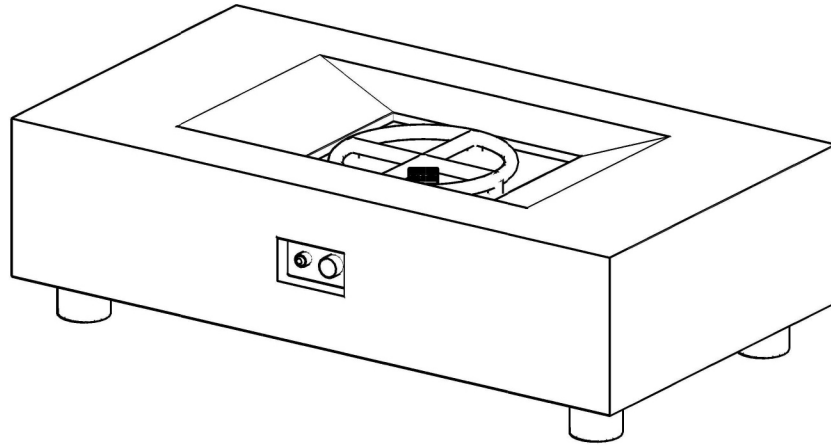

## BODY SPECIFICATIONS

Material: Fiberglass reinforced concrete  
Available colors: Slate grey, Charcoal grey

## INCLUDED ACCESSORIES

3" aluminum legs (set of 4)  
Weatherproof canvas cover  
Bali beach rock (50 pounds)