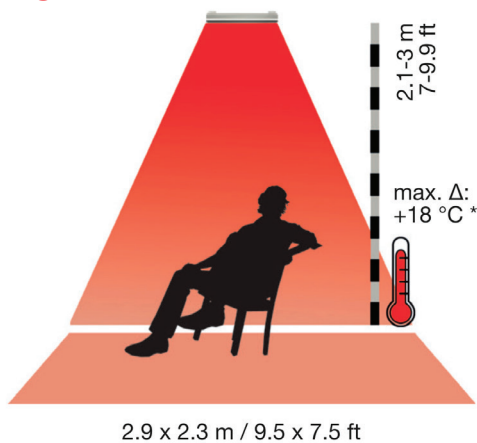

heating area

*Values are approximate. Max. temperature increases achievable in enclosed spaces at 16°C (dependent on the respective installation conditions and mounting height).