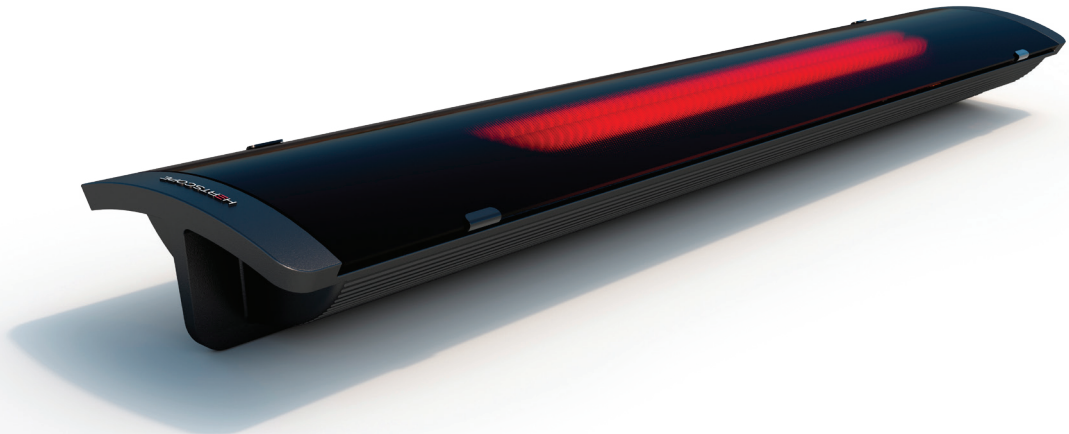

Pure specifications

	Heatscope® Pure 2400W	
SKU	HTS.1.PUR.24.WH	HTS.1.PUR.24.BL
MPN	MHS-PE2400WT.200	MHS-PE2400AB.200
Colours	White	Black
Dimensions (L x W x H)	1044 x 166 x 87 mm / 41.1 x 6.5 x 3.4 in	
Weight (approx)	7.5kg / 16.5lbs	
Electrical Connection	220 - 240V AC~, 50/60 Hz, 10.43A	
Heat Output	2400W / 8,190 BTU/h	
IP Standard	IP65	
Full Heat	20-30 sec.	
Visible Light	< 300-400 Lumen	
Included Accessory	Bracket for wall or ceiling mounting	
Optional Accessory	Wi-Fi Wall Mount Switch