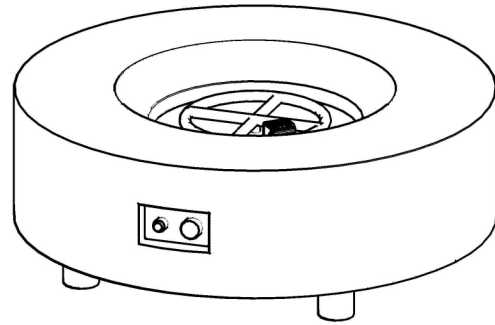

GENESIS

BODY SPECIFICATIONS

Material: Fiberglass reinforced concrete
Available colors: Slate grey, Charcoal grey

BURNER SPECIFICATIONS

Certification: CSA listed
Heat Output: 50,000 BTU
Material: 304 stainless steel
Fuel Type: Natural gas, propane
Ignition: 1.5v DC battery

WEIGHT

180 pounds with media

INCLUDED ACCESSORIES

3" high aluminum legs (set of 4)
Weatherproof canvas cover
Bali beach rock (50 pounds)

OPTIONAL ACCESSORIES

Burner cover SKU: ABC-25R
Wind guard SKU: GWS-25R
NG conversion kit SKU: CON-NG
LP conversion kit SKU: CON-LP