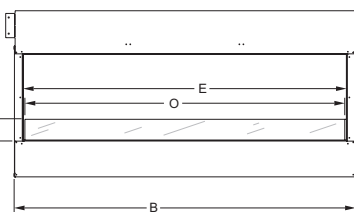

Single-Sided 60-inch Fireplace