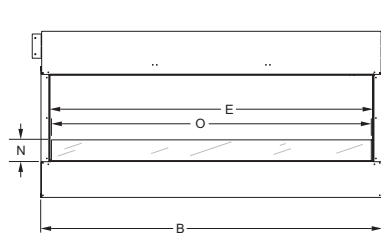

Model	A	B	C	D	E	F	G	H	I	J	K	L	M	N	O	P	Q
OLL48FP	24 5/16	51 3/4	19 1/16	16 3/16	48	19	51 3/4	6 1/2	N/A	N/A	2 9/16	5 3/16	13 21/32	3 1/2	47 3/8	N/A	6 11/16
OLL48SP	24 5/16	51 3/4	22 5/16	16 3/16	48	22 9/32	51 3/4	6 1/2	N/A	N/A	2 9/16	5 3/16	N/A	3 1/2	47 3/8	N/A	6 11/16
OLL60FP	24 1/2	63 3/4	19 1/8	16 3/16	60	19	60	6 1/2	N/A	N/A	2 9/16	5 3/16	13 21/32	3 1/2	59 3/8	N/A	6 11/16
OLL60SP	24 1/2	63 3/4	22 1/2	16 3/16	60	23 7/8	60	6 1/2	N/A	N/A	2 9/16	5 3/16	N/A	3 1/2	59 3/8	N/A	6 11/16

Single-Sided 48-inch Fireplace

Single-Sided 60-inch Fireplace

See-Through 48-inch Fireplace

See-Through 60-inch Fireplace

Empire is committed to continuous product improvement; specifications are subject to change without notice. Dimensions in this brochure are approximate; read and follow the framing dimensions in the owners manual supplied with your Empire product. Flame size, shape, and color will vary from photos. Refer to your manual for complete installation and safety information.