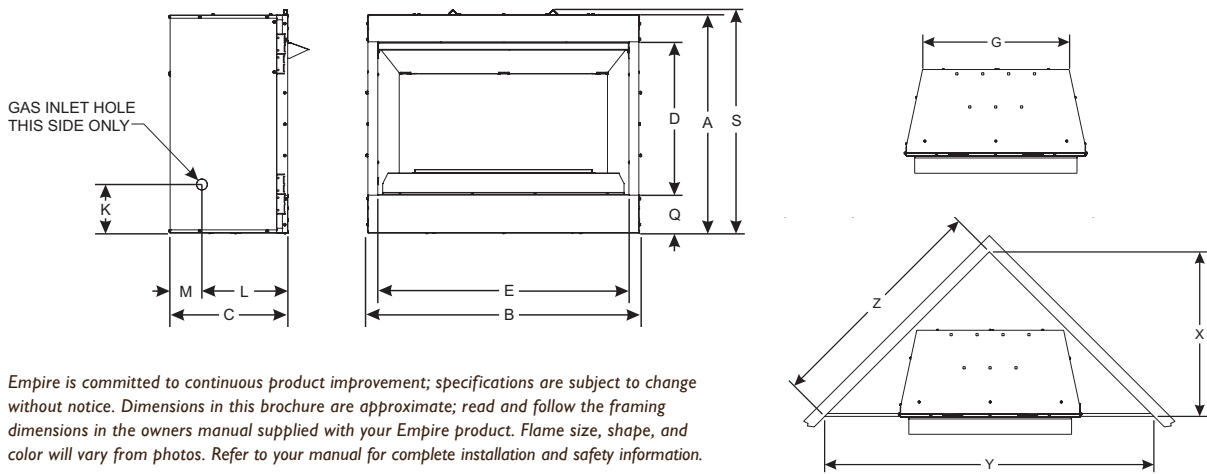

OUTDOOR FIREPLACE SPECIFICATIONS

Outdoor Fireplace includes two metal studs and noncombustible backer board. Additional materials may be required for installation.

Model	Framing Height			Framing Width			Framing Depth		
OP36FP	36			41			19 1/4		
OP42FP	36			45			19 1/4		

Model	A	B	C	D	E	G	K	L	M	Q	S	X	Y	Z
OP36FP	35 1/16	40	19	24 1/4	36	31 7/8	2 7/8	10 3/8	8 9/16	6 3/16	35 3/16	34 11/16	69 5/16	49 1/16
OP42FP	35 1/16	44	19	24 1/4	40	35 7/8	2 7/8	10 3/8	8 9/16	6 3/16	35 3/16	36 3/4	73 5/16	51 15/16

Carol Rose Coastal Collection - 36-inch Outdoor Stainless Steel Traditional Premium Fireplace with 24-inch Outdoor Wildwood Refractory Log Set in a custom surround