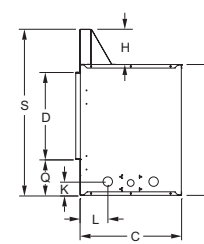

See-Through 48-inch Fireplace