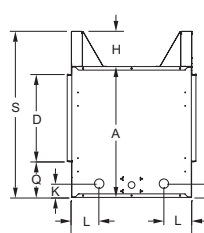

Model	A	B	C	D	E	F	G	H	I	J	K	L	M	N	O	P	Q
OLL48FP	24 5/16	51 3/4	19 1/16	16 3/16	48	19	51 3/4	6 1/2	N/A	N/A	2 9/16	5 3/16	13 21/32	3 1/2	47 3/8	N/A	6 11/16
OLL48SP	24 5/16	51 3/4	22 5/16	16 3/16	48	22 9/32	51 3/4	6 1/2	N/A	N/A	2 9/16	5 3/16	N/A	3 1/2	47 3/8	N/A	6 11/16
OLL60FP	24 1/2	63 3/4	19 1/8	16 3/16	60	19	60	6 1/2	N/A	N/A	2 9/16	5 3/16	13 21/32	3 1/2	59 3/8	N/A	6 11/16
OLL60SP	24 1/2	63 3/4	22 1/2	16 3/16	60	23 7/8	60	6 1/2	N/A	N/A	2 9/16	5 3/16	N/A	3 1/2	59 3/8	N/A	6 11/16

Single-Sided 48-inch Fireplace

Single-Sided 60-inch Fireplace

See-Through 48-inch Fireplace

See-Through 60-inch Fireplace

Empire is committed to continuous product improvement; specifications are subject to change without notice. Dimensions in this brochure are approximate; read and follow the framing dimensions in the owners manual supplied with your Empire product. Flame size, shape, and color will vary from photos. Refer to your manual for complete installation and safety information.