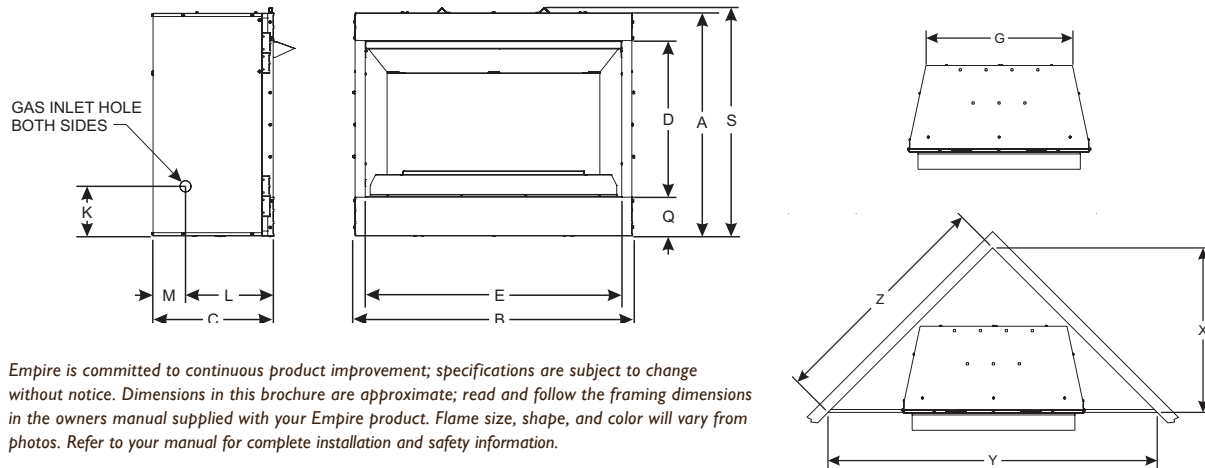

OUTDOOR FIREBOX SPECIFICATIONS

Outdoor Firebox includes two metal studs and noncombustible backer board. Additional materials may be required for installation.

Model	Framing Height		Framing Width		Framing Depth	
OP36FB	36		41		19 1/4	
OP42FB	36		45		19 1/4	

Model	A	B	C	D	E	G	K	L	M	Q	S	X	Y	Z
OP36FB	35 1/16	40	19	24 1/4	36	31 7/8	8 11/16	14	4 3/4	6 3/16	35 3/16	34 11/16	69 5/16	49 1/16
OP42FB	35 1/16	44	19	24 1/4	40	35 7/8	8 11/16	14	4 3/4	6 3/16	35 3/16	36 3/4	73 5/16	51 15/16

Empire is committed to continuous product improvement; specifications are subject to change without notice. Dimensions in this brochure are approximate; read and follow the framing dimensions in the owners manual supplied with your Empire product. Flame size, shape, and color will vary from photos. Refer to your manual for complete installation and safety information.

LOG SETS, OPTIONS & ACCESSORIES

Model	Description
OLX24WR	Outdoor Wildwood Refractory Log Set, 7-piece, 24-inch
OLX30WR	Outdoor Wildwood Refractory Log Set, 7-piece, 30-inch
BD36SS	Bi-Fold Glass Door, 36-inch, Stainless Steel Frame
BD42SS	Bi-Fold Glass Door, 42-inch, Stainless Steel Frame
DT36SS	Drain Tray, 36-inch, Stainless Steel Frame
DT42SS	Drain Tray, 42-inch, Stainless Steel Frame
WD36SS	Weather Door, 36-inch, Stainless Steel
WD42SS	Weather Door, 42-inch, Stainless Steel