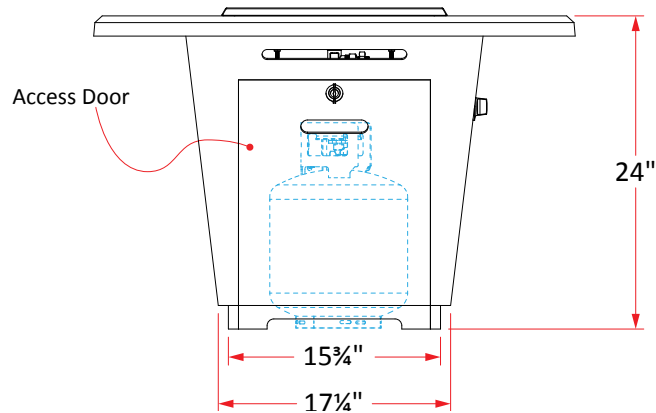

Cosmopolitan Square Firetable

Model #: 640-xx-11-V2xC

AMERICAN
FYRE DESIGNS™
 outdoor Products Collection

#640 - Cosmopolitan Firetable Specs

Dimensions:	36" w x 36" d x 24" h
Weight:	250 lbs
Key Valve (V2) BTU's:	60,000 (NG)/50,000 (LP)

Accepts a 5 gal. Propane tank inside the unit (not included).