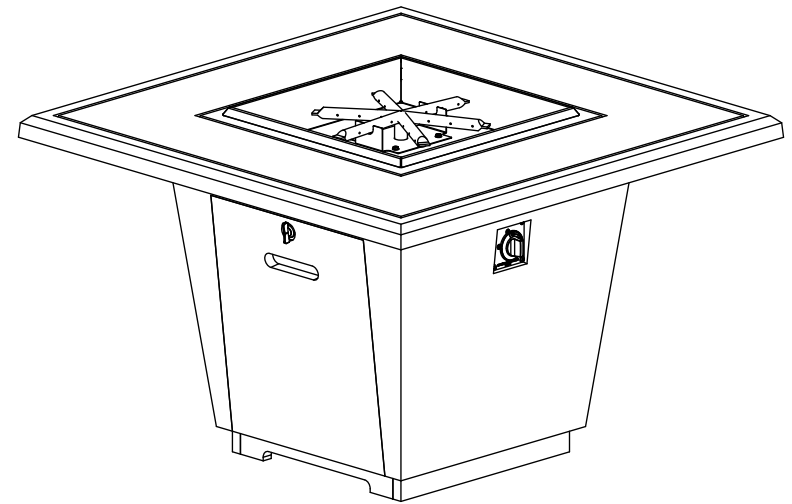

Cosmopolitan Square Firetable

Model #: 640-xx-11-V2xC

AMERICAN
FYRE DESIGNS™
 outdoor Products Collection

#640 - Cosmopolitan Firetable Specs

Dimensions:	36" w x 36" d x 24" h
Weight:	250 lbs
Key Valve (V2) BTU's:	60,000 (NG)/50,000 (LP)

Accepts a 5 gal. Propane tank inside the unit (not included).