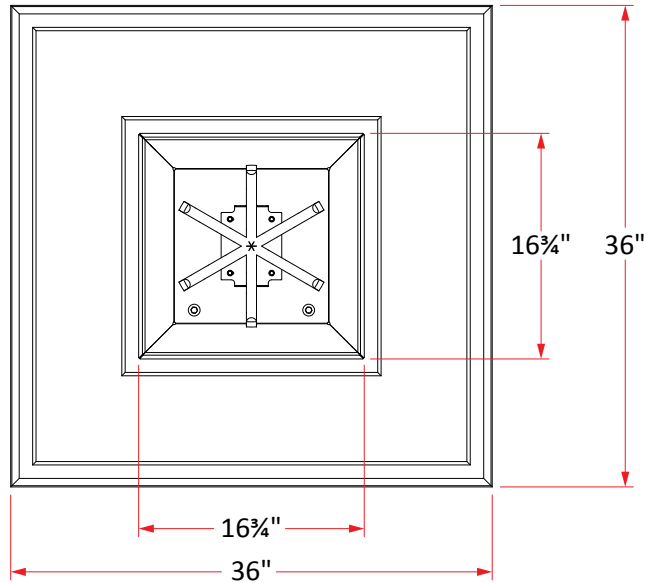

Cosmopolitan Square Firetable

Model #: 640-xx-11-V2xC

AMERICAN
FYRE DESIGNS™
 outdoor Products Collection

#640 - Cosmopolitan Firetable Specs

Dimensions:	36" w x 36" d x 24" h
Weight:	250 lbs
Key Valve (V2) BTU's:	60,000 (NG)/50,000 (LP)