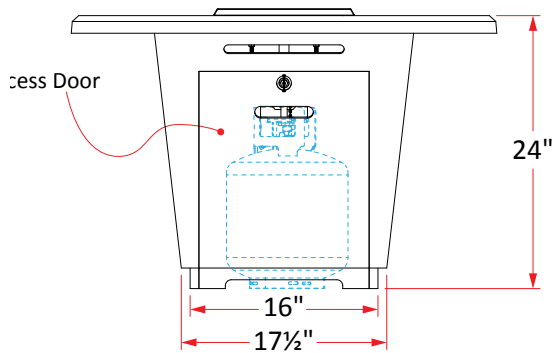

Cosmopolitan Rectangle Firetable

Model #: **635-xx-11-V4xC**

AMERICAN
FYRE DESIGNS™
outdoor Products Collection

#635 - Cosmopolitan Firetable Specs

Dimensions:	54"w x 36"d x 24"h
Weight:	350 lbs
Key Valve (V4) BTU's:	60,000 (NG)/50,000 (LP)

Accepts a 5 gal. Propane tank inside the unit (not included).