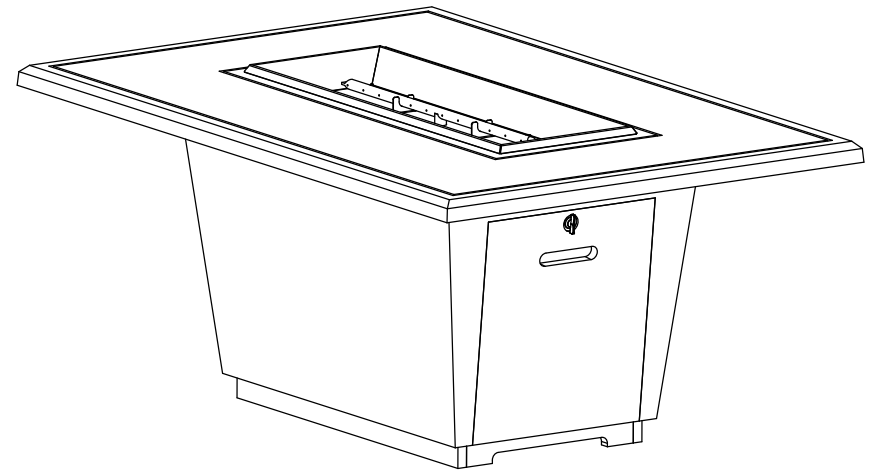

# Cosmopolitan Rectangle Firetable

Model #: **635-xx-11-V4xC**

**AMERICAN**  
**FYRE DESIGNS™**  
 outdoor Products Collection

## #635 - Cosmopolitan Firetable Specs

Dimensions:	54"w x 36"d x 24"h
Weight:	350 lbs
Key Valve (V4) BTU's:	60,000 (NG)/50,000 (LP)

*Accepts a 5 gal. Propane tank inside the unit (not included).*