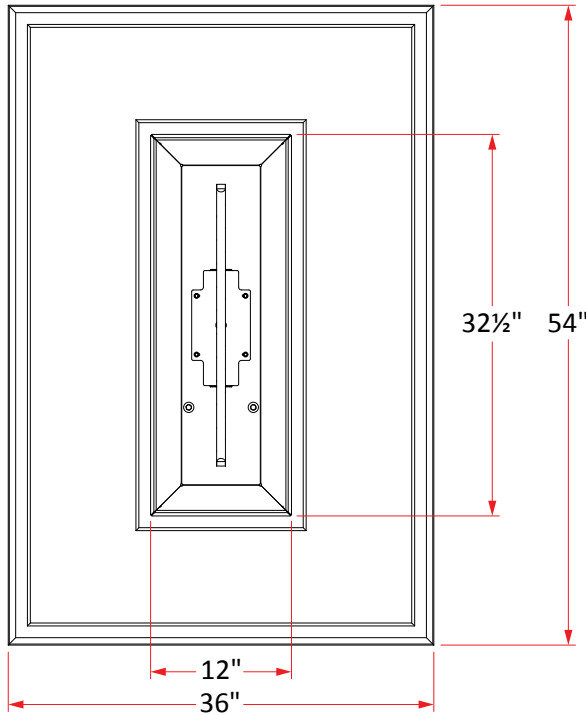

# Cosmopolitan Rectangle Firetable

Model #: **635-xx-11-V4xC**

**AMERICAN**  
**FYRE DESIGNS™**  
 outdoor Products Collection

## #635 - Cosmopolitan Firetable Specs

Dimensions:	54"w x 36"d x 24"h
Weight:	350 lbs
Key Valve (V4) BTU's:	60,000 (NG)/50,000 (LP)

*Accepts a 5 gal. Propane tank inside the unit (not included).*