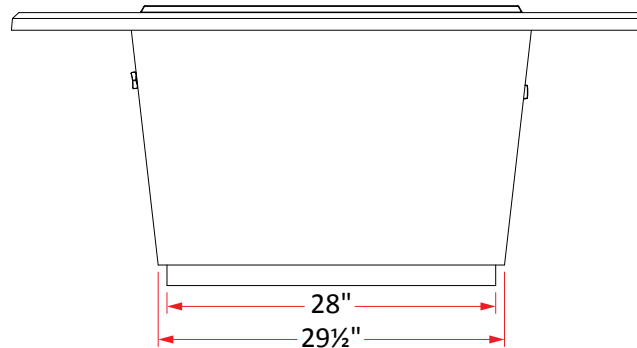

# Cosmopolitan Rectangle Firetable

Model #: **635-xx-11-V4xC**

**AMERICAN**  
**FYRE DESIGNS™**  
 outdoor Products Collection

## #635 - Cosmopolitan Firetable Specs

Dimensions:	54"w x 36"d x 24"h
Weight:	350 lbs
Key Valve (V4) BTU's:	60,000 (NG)/50,000 (LP)

*Accepts a 5 gal. Propane tank inside the unit (not included).*