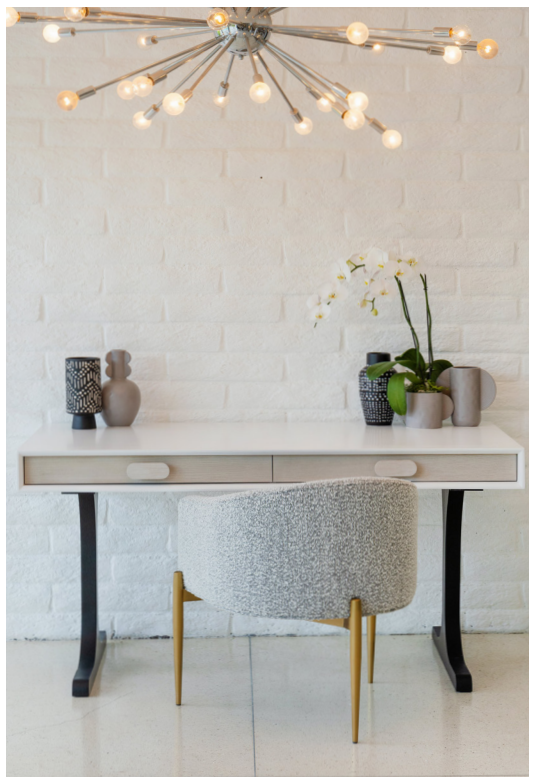

Sag Harbor desk with art deco dining chair