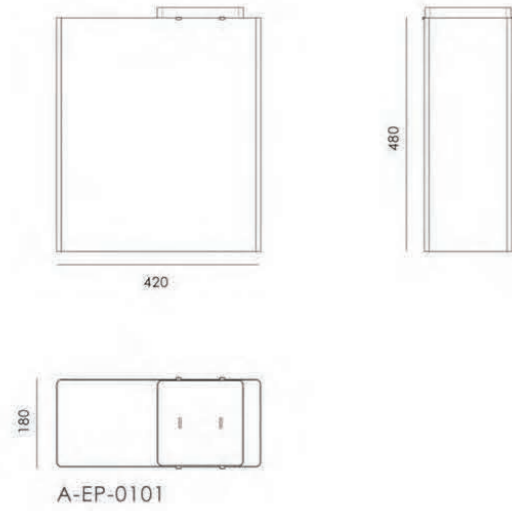

SHE

Environmental protection | 環保