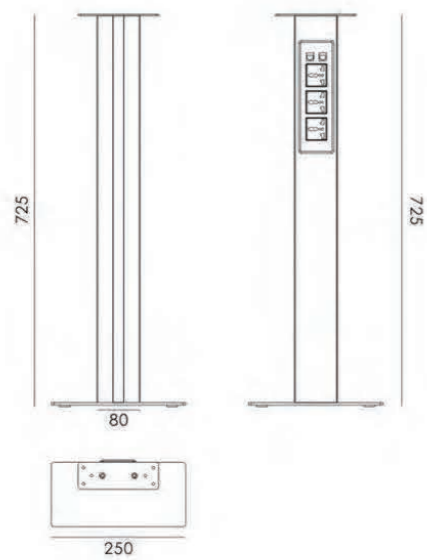

Urban

Line | 電源