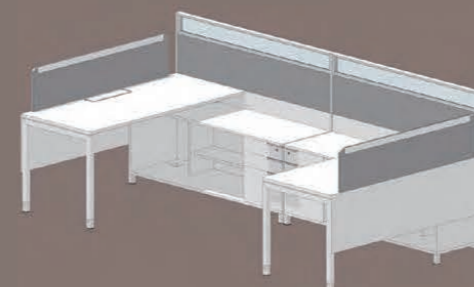

OPEN OFFICE AREA
DESKING SYSTEM FOR COLLABORATIVE SPACE

IDEA STARTERS

桌上屏系列

擴展落地屏