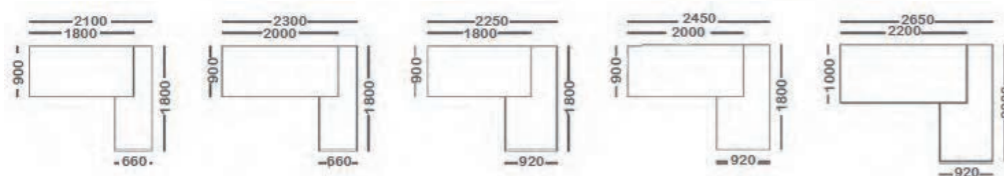

PLANETA

MANAGEMENT OFFICE  
 ALLEN EXECUTIVE SERIES

SIZE: W900-1520mm x D1800-2460mm x H730mm

SIZE: W900-1520mm x D1800-2460mm x H730mm

WORK IS LEISURE

HK OFFICE DESIGN | BRANDING WORKS

個人空間

團隊空間