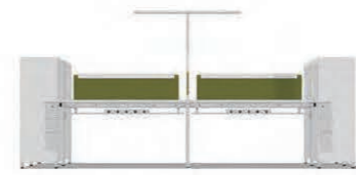

## OPEN OFFICE AREA

DESKING SYSTEM FOR COLLABORATIVE SPACE

W2400mm x D600mm x H1100mm (DESK H750mm)  
W2490mm x D630mm x H1100mm (DESK H750mm)  
\*CUSTOMIZED SIZE