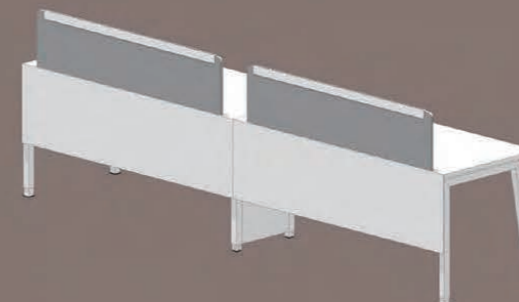

IDEA STARTERS

桌上屏系列