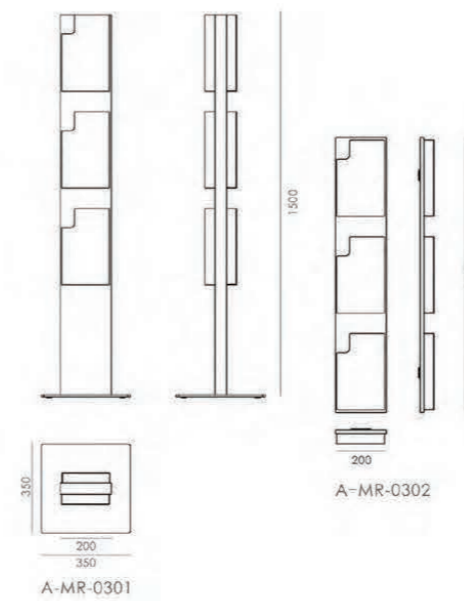

Nona

Magazine rack | 雜誌架