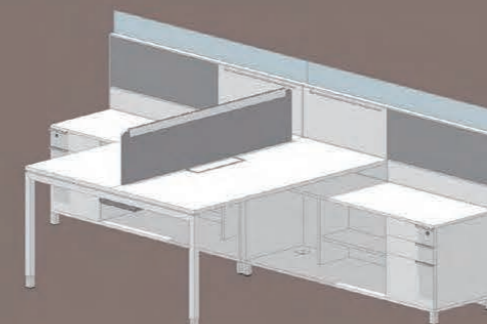

IDEA STARTERS

桌上屏系列