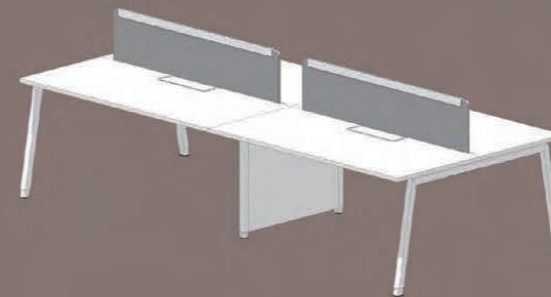

## INTUITIVE INTEGRATION OF TECHNOLOGY

家具與信息科技的優化融合

**NET** 桌上屏系統  
DESKING SYSTEM

W2400mm x D600mm x H1100mm (DESK H750mm)  
W2490mm x D630mm x H1100mm (DESK H750mm)  
PANEL SIZE:  
W2400mm x H1100mm

**OPEN OFFICE AREA**  
DESKING SYSTEM FOR COLLABORATIVE SPACE