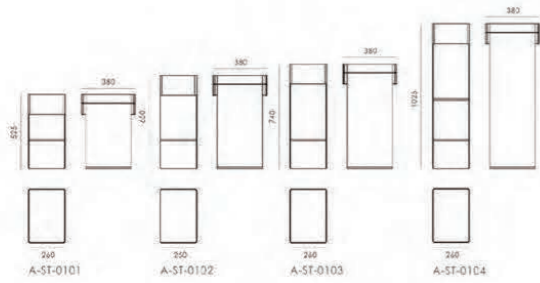

Aro
Storage | 活動存儲