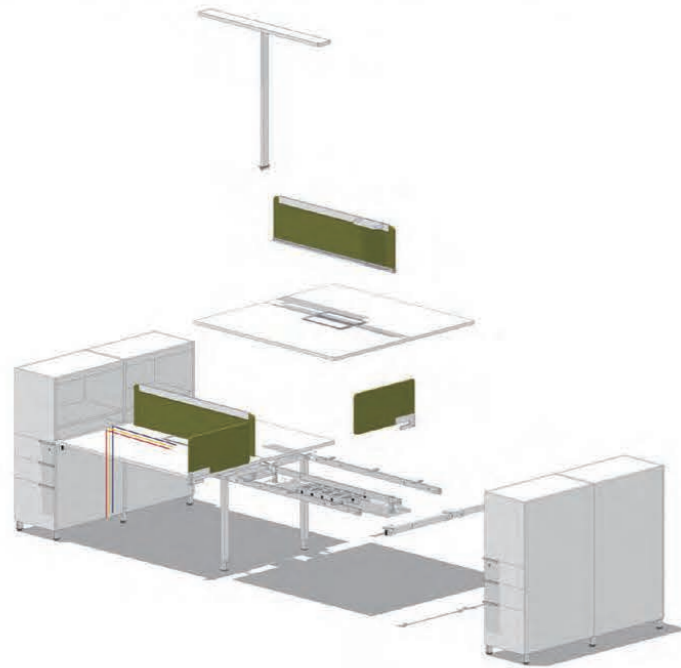

## OPEN OFFICE AREA

DESKING SYSTEM FOR COLLABORATIVE SPACE

W2400mm x D600mm x H1100mm (DESK H750mm)  
W2490mm x D630mm x H1100mm (DESK H750mm)  
\*CUSTOMIZED SIZE