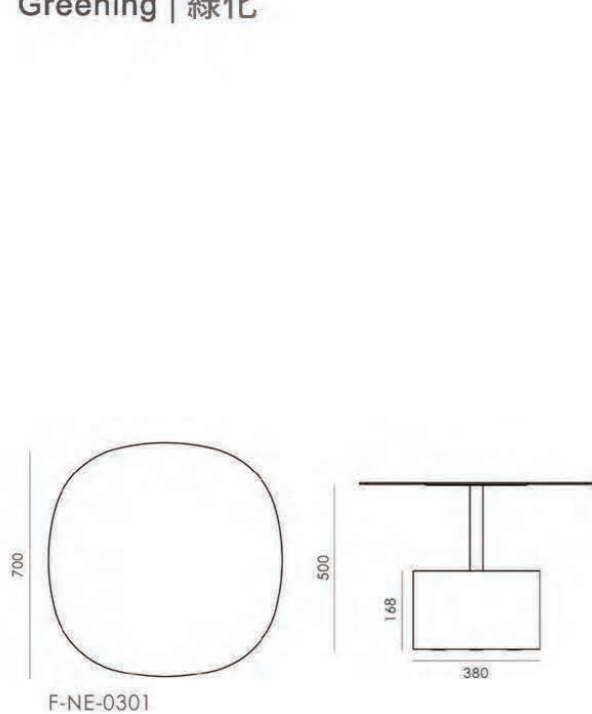

Regta
Greening | 綠化