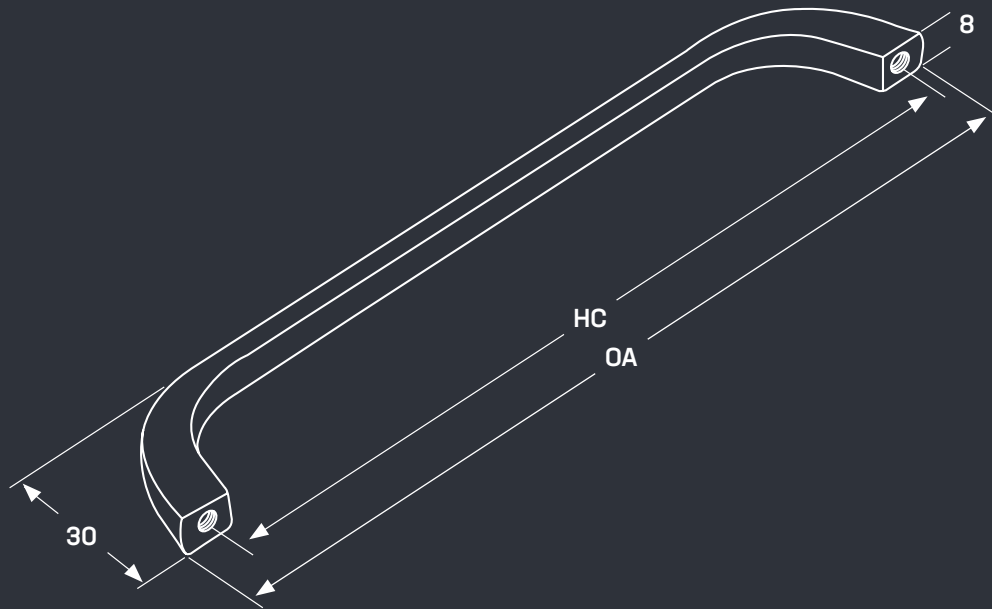

# touch

H A N D L E S

## Zino D Handle

- Made in Spain
- Material: Zinc Alloy
- Finish: Brown Bronze (BBZ), Matt Black (MBL), Matt Brass (MBR), Matt White (MWH), Satin Nickel (SN)

Part No.	Finish	HC	OA
Z7467.160	BBZ, MBL, MBR, MWH, SN	160	172
Z7467.224	BBZ, MBL, MBR, MWH, SN	224	237