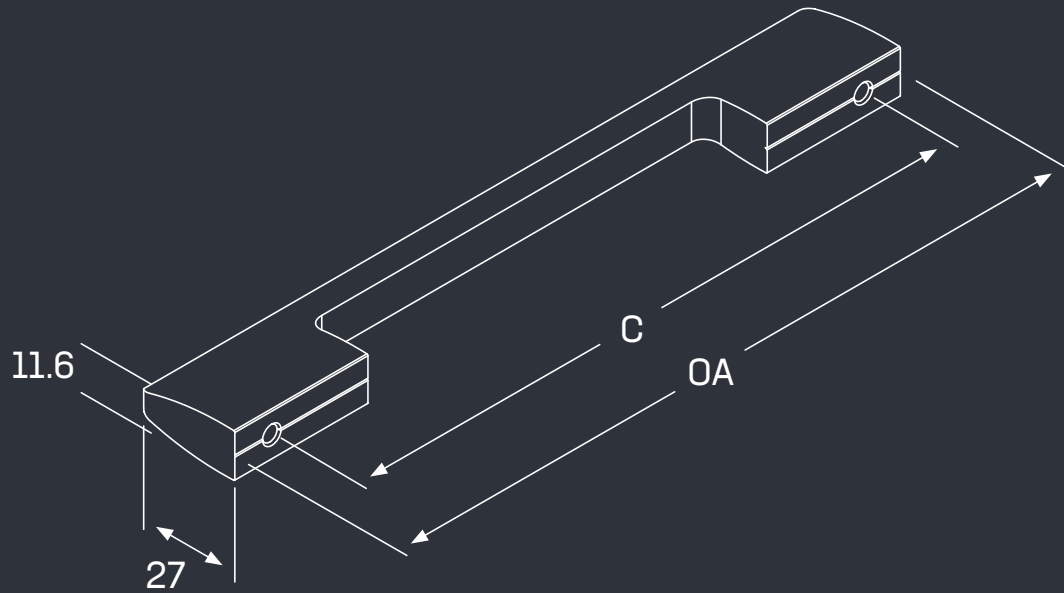

touch

H A N D L E S

Vieste D Handle

- Material: Aluminium
- Finish: Aluminium Brushed Nickel (ABN), Black (BL)

Part No.	Finish	C mm	OA mm
SVA3822.128	ABN,BL	128	148
SVA3822.160	ABN,BL	160	180
SVA3822.224	ABN,BL	224	244
SVA3822.320	ABN,BL	320	340