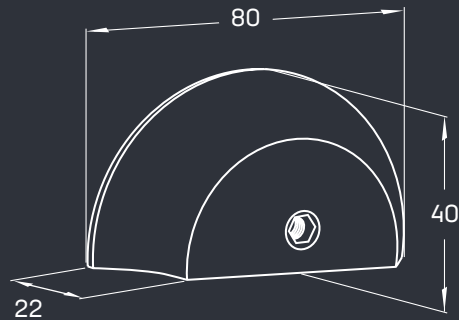

touch

H A N D L E S

Timber Dished Half Moon Handles

- Made in Australia
- 4mm Dished Half Moon Handles
- Hand-made turned timber handles
- Vertical Grain
- Suitable for hinged or sliding doors, and drawers. Ideal for pantry doors
- Fixing: Supplied with fixing
- Supplied Raw - Ready for sealing, painting or staining
- Timber may vary in grain & colour
- Sold Individually
- Finish: Raw Victorian Ash (VICASH)

Part No.	Finish	OA	HC	R	P
A DTSR80	VICASH	80	-	40	22
B DTSR160	VICASH	160	50	80	26
B DTSR240	VICASH	240	80	120	32

Please note these are hand-made, measurements may vary slightly

1300 121 800 | www.touchhandles.com.au

A.