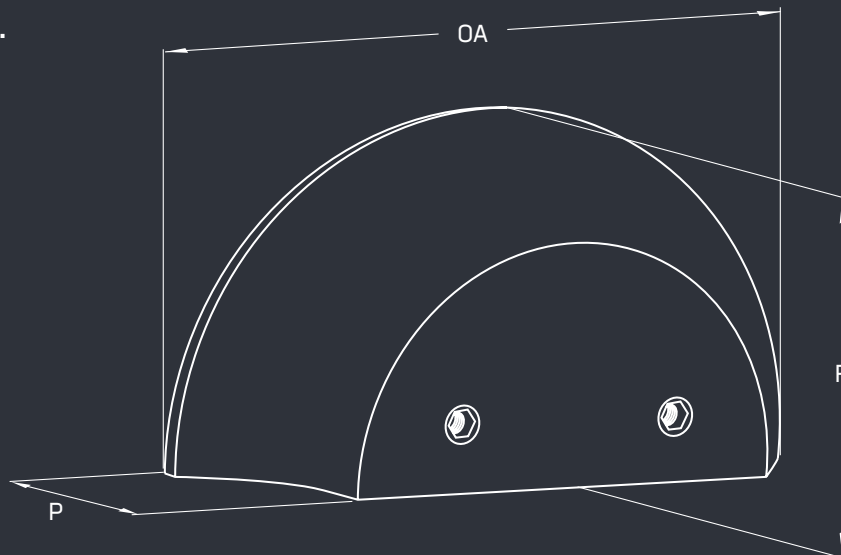

touch

H A N D L E S

Timber Dished Half Moon Handles

- Made in Australia
- 4mm Dished Half Moon Handles
- Hand-made turned timber handles
- Vertical Grain
- Suitable for hinged or sliding doors, and drawers. Ideal for pantry doors
- Fixing: Supplied with fixing
- Supplied Raw - Ready for sealing, painting or staining
- Timber may vary in grain & colour
- Sold Individually
- Finish: Raw Victorian Ash (VICASH)

Part No.	Finish	OA	HC	R	P
A DTSR80	VICASH	80	-	40	22
B DTSR160	VICASH	160	50	80	26
B DTSR240	VICASH	240	80	120	32

Please note these are hand-made, measurements may vary slightly

1300 121 800 | www.touchhandles.com.au

A.

B.

the finishing touch