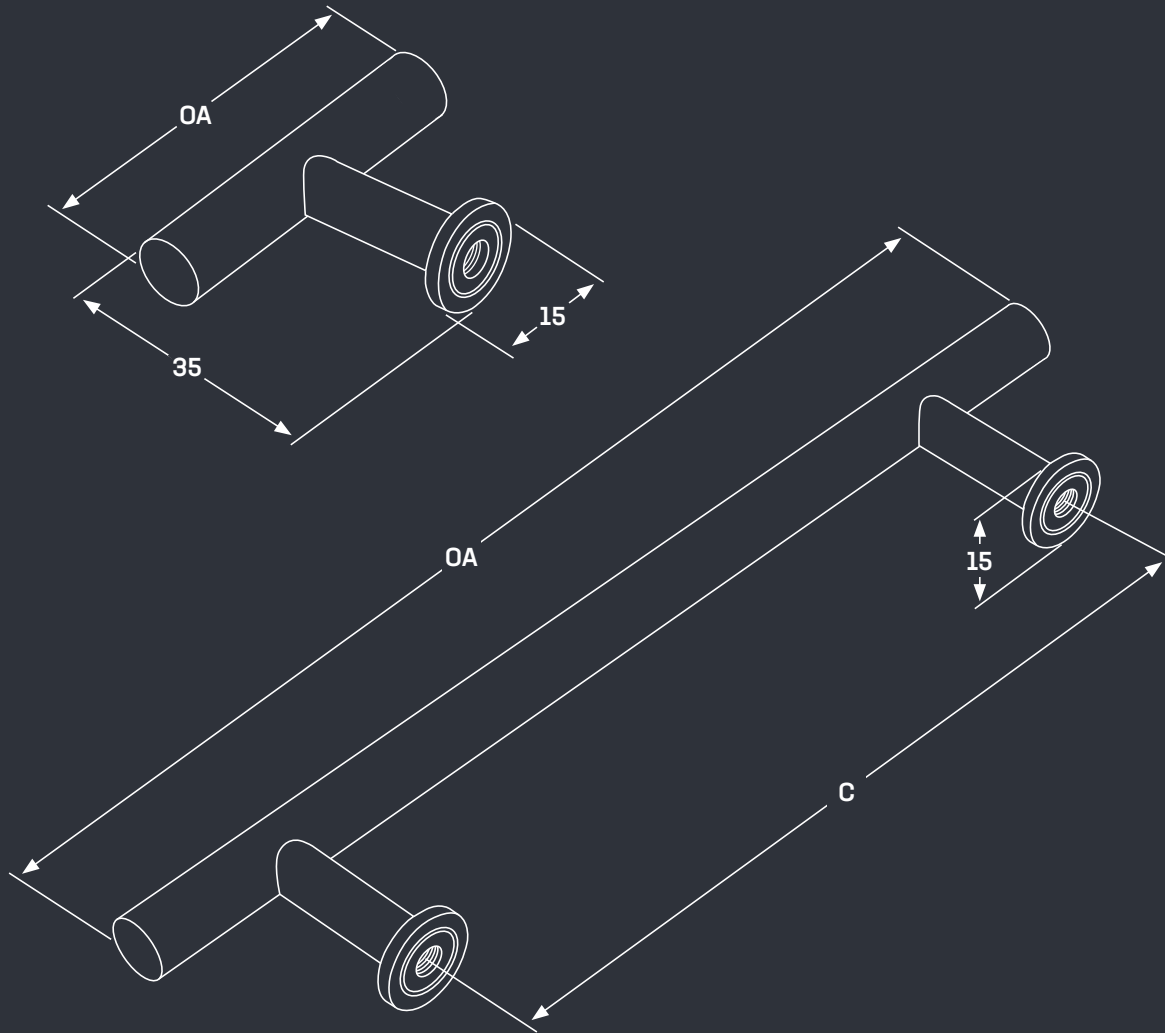

## Stirling Collection

- Material: Solid Brass
- Finish: Satin Brass (SB), Matt Black (MBL)  
Bronze (BNZ)

Part No.	Finish	C mm	OA mm
STIR50	SB, MBL, BNZ	-	50
STIR128	SB, MBL, BNZ	128	177
STIR192	SB, MBL, BNZ	192	242