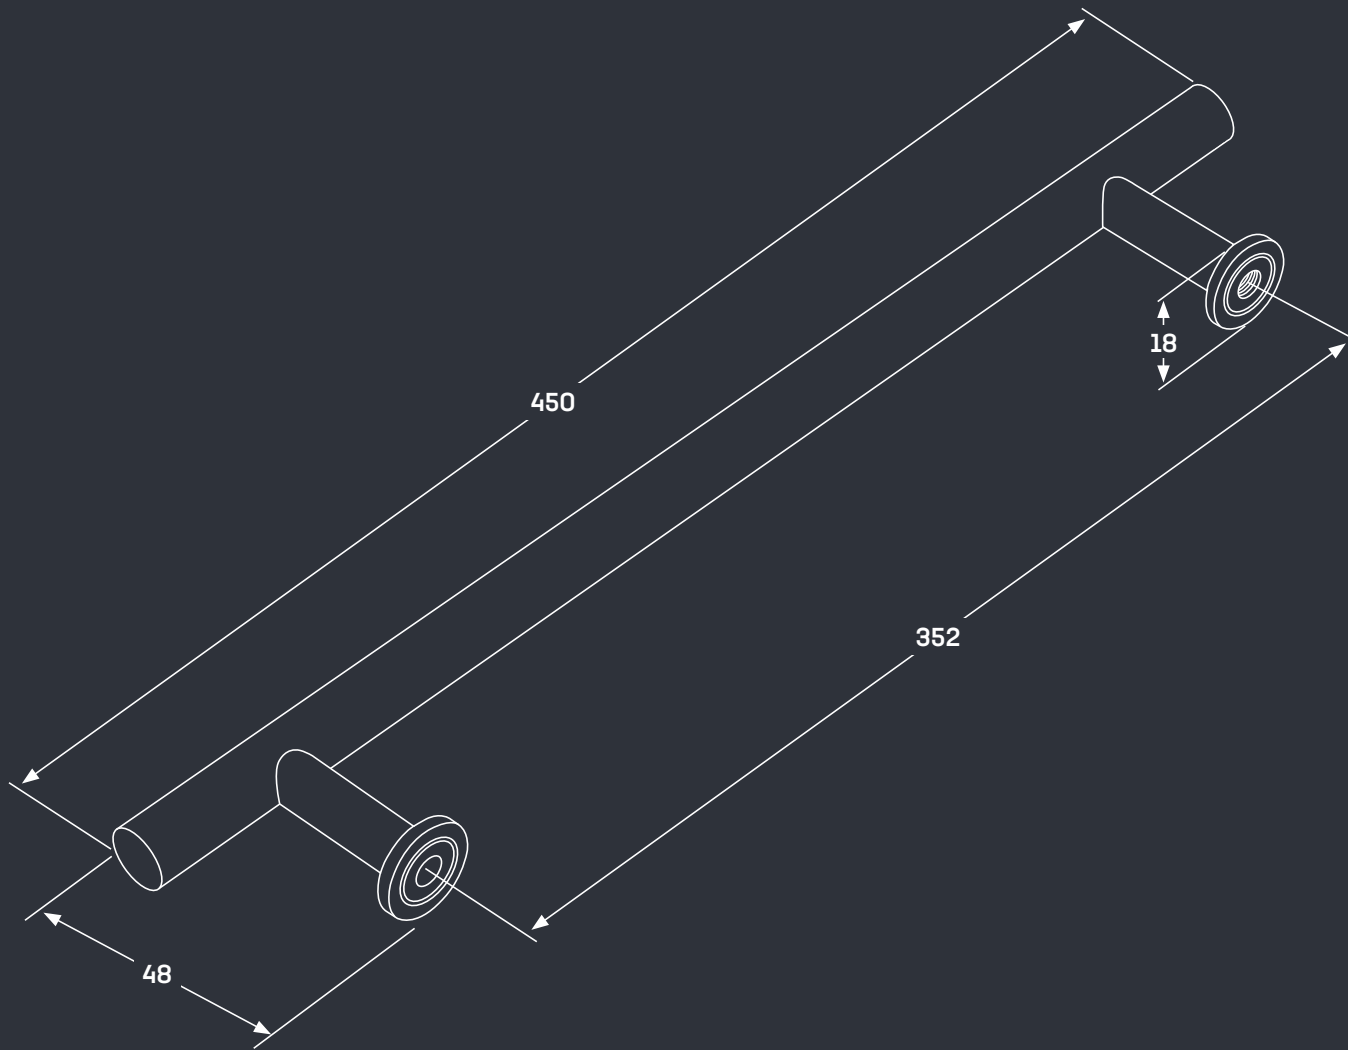

touch

H A N D L E S

Stirling Appliance Pulls

- Material: Solid Brass
- Finish: Satin Brass (SB), Matt Black (MBL)
Bronze (BNZ)

Part No.	Finish	C mm	OA mm
STIR352	SB, MBL, BNZ	352	450

the finishing touch

1300 121 800 | www.touchhandles.com.au