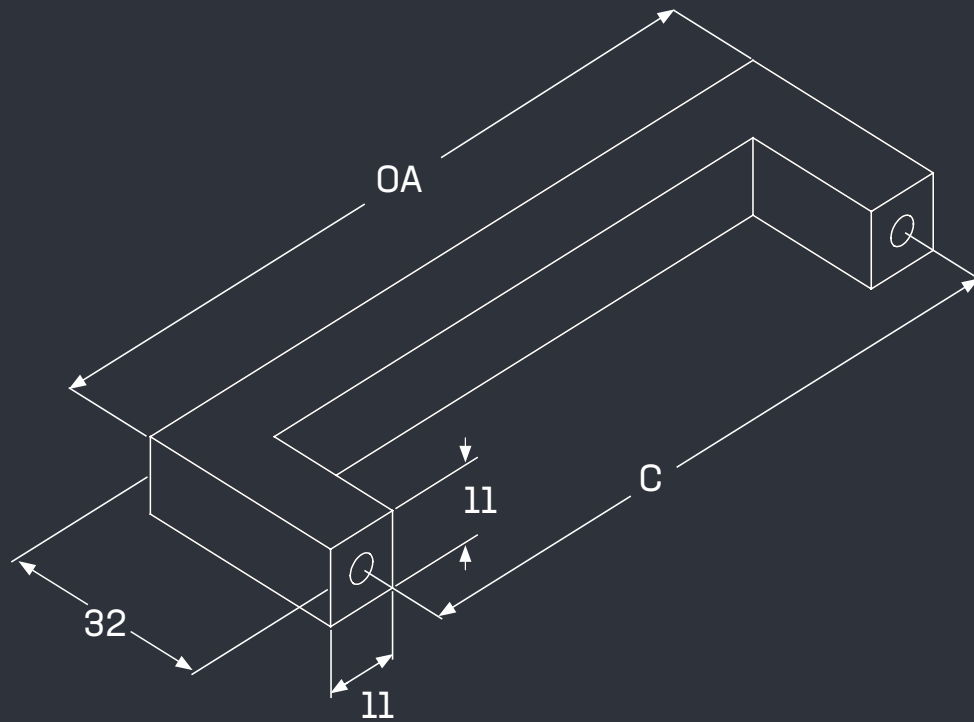

touch

H A N D L E S

Sevilla D Handle

- Material: Aluminium
- Finish: Aluminium Brushed Nickel (ABN), Chrome Plated (CP)

Part No.	Finish	C mm	OA mm
K3201.128	ABN, CP	128	139
K3201.160	ABN, CP	160	171
K3201.224	ABN, CP	224	235
K3201.288	ABN, CP	288	299