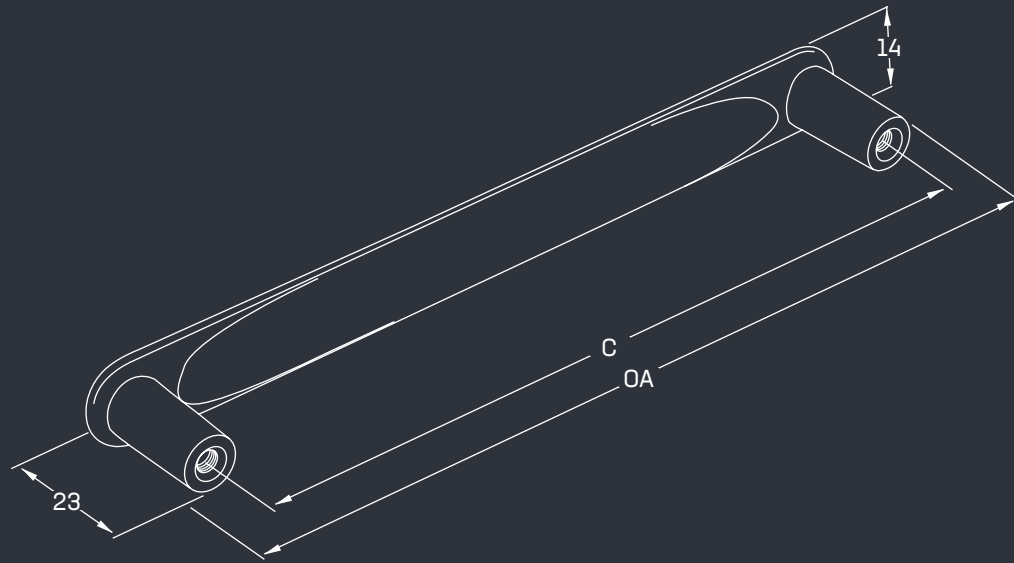

touch

H A N D L E S

Rhone D Handle

- Made in Spain
- Material: Zinc Alloy
- Finish: Satin Nickel (SN), Matt Black (MBL)

Part No.	Finish	C mm	OA mm
R7298.128	SN, MBL	128	142
R7298.192	SN, MBL	192	207

the finishing touch