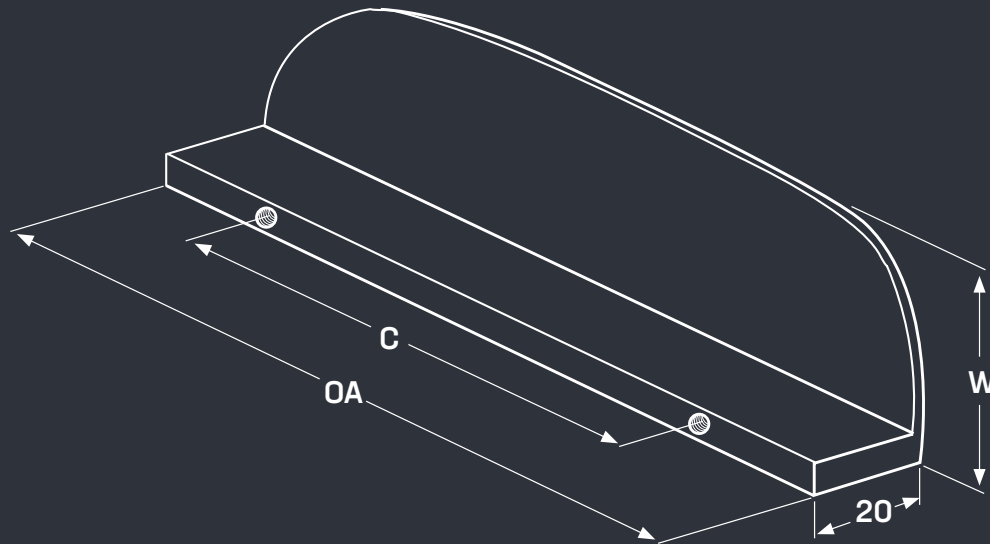

touch

H A N D L E S

Ova Pull Handle

- Face fixed
- Material: Zinc Alloy
- Finish: Brushed Brass (BRB), Matt Black (MBL), Matt White (MWH)

Part No.	Finish	W mm	C mm	OA mm
OVA96	MBL, BRB, MWH	35	96	140
OVA192	MBL, BRB, MWH	35	192	240