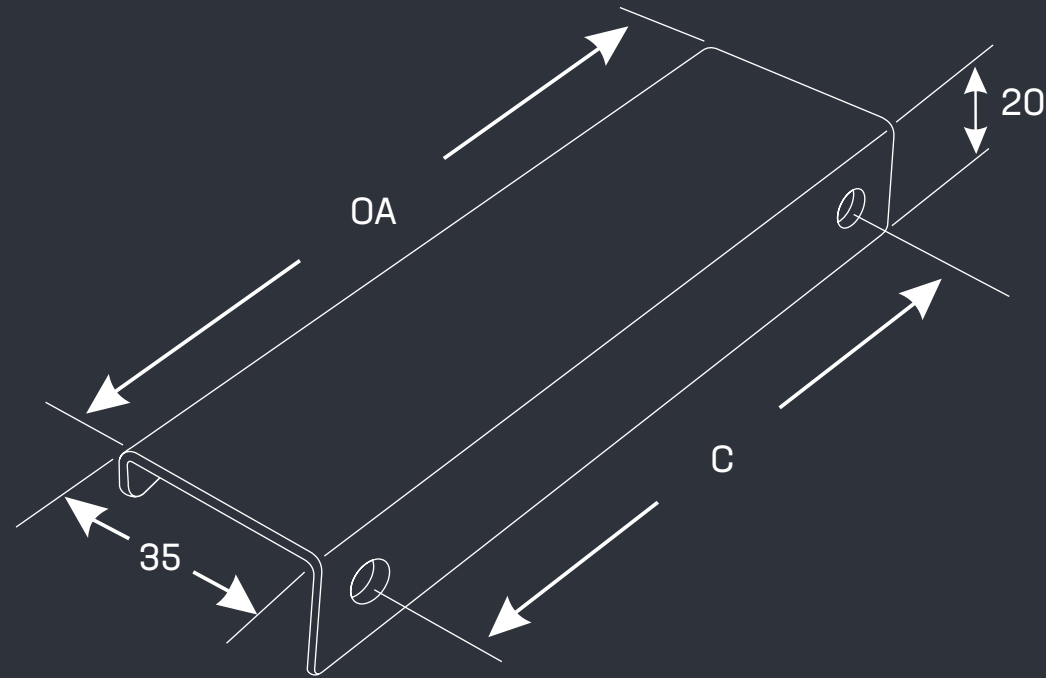

touch

H A N D L E S

Ottone Brass Lip Pull

- Material: Solid Brass
- Finish: Satin Brass (SB)

Part No.	Finish	C mm	OA mm
OTT30	SB	20	30
OTT100	SB	80	100
OTT200	SB	180	200
OTT300	SB	280	300
OTT400	SB	380	400