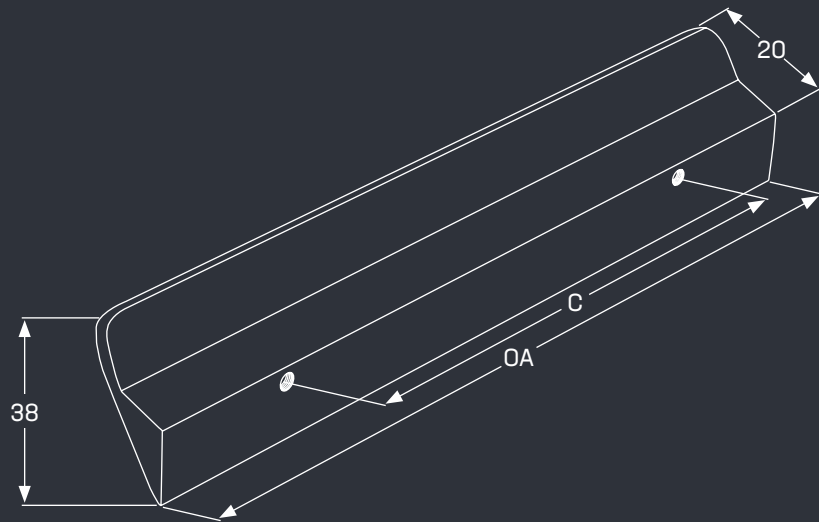

touch

H A N D L E S

Novi Pull Handles

- Made in Spain
- Material: Aluminium
- Finish: Dull Brushed Nickel (DBR),
Matt Black (MBL)

Part No.	Finish	C mm	OA mm
N7290.32	DBR, MBL	32	50
N7290.128	DBR, MBL	128	200
N7290.320	DBR, MBL	320	400